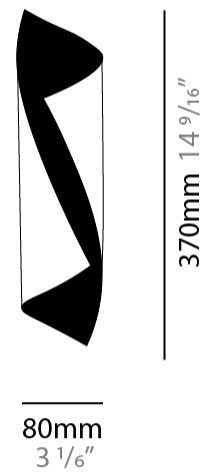

PROJECT	
TYPE	
SPECIFIER	
QUANTITY	
DATE	

HUE SURFACE

D133062-

base number   Finish
Options

1. To build a product code in our configurator select the specify button on the base model # product page
2. To build a manual product code on this datasheet choose from the options listed below in blue font and add the suffix to the base model #

GENERAL

Series: HUE
Partner: Knikerboker
Division: Design
Installation: Surface
Product Type: Wall Surface
Mounting Location: Wall
Light Distribution: Direct / Indirect

PHYSICAL

Shape: Cylinder
Diameter (mm): 80
Diameter (in): 3 1/8
Height (mm): 370
Height (in): 14 9/16
Fixture Finish: EWH / EBK / MAN / COF / PRD / SLF / GLF / CLF / BRL / EWS / EWG / EWC / EWR / EBS / EBG / EBC / EBC / EBB / MAS / MAD / MAC / MAB / COS / CGO / CCL / CBL / PRS / PRG / PRC / PRB
Fixture Material: Metal

ELECTRICAL

Number of Lamps: 2
Lamp Type: LED Retrofit
Bulb Included: Bulb Not Included
Max. Wattage Per Lamp (W): 2.5
Lamp Base: G9
Input Voltage (V): 120

LED

OPTICAL

RATINGS AND CERTIFICATIONS

Certified By: Certified for North American Standards
IP rating: IP20