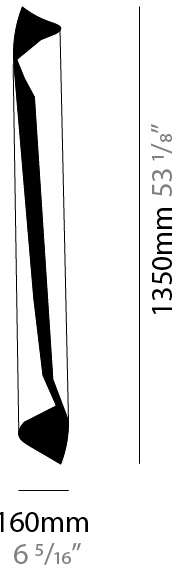

HUE SURFACE

D133031- _____

base number

1. To build a product code in our configurator select the specify button on the base model # product page
2. To build a manual product code on this datasheet choose from the options listed below in blue font and add the suffix to the base model #

GENERAL

Series: HUE _____

Brand: Knikerboker _____

Division: Design _____

Mounting Type: Surface _____

Mounting Location: Wall _____

PHYSICAL

Shape: Cylinder _____

Diameter (mm): 160 _____

Diameter (in): 6 ⁵/₁₆ _____

Height (mm): 1350 _____

Height (in): 53 ¹/₈ _____

Extension (mm): 196 _____

Extension (in): 7 ¹¹/₁₆ _____

Light Distribution: Direct / Indirect _____

Fixture Finish: EWH / EBK / MAN / COF / PRD / SLF / GLF / CLF / BRL / EWS / EWG / EWC / EWR / EBS / EBG / EBC / EBC / EBB / MAS / MAD / MAC / MAB / COS / CGO / CCL / CBL / PRS / PRG / PRC / PRB _____

Fixture Material: Metal _____

ELECTRICAL

Number of Lamps: 4 _____

Lamp Type: LED Retrofit _____

Lamp Shape: MR16 _____

Bulb Included: Bulb Not Included _____

Max. Wattage Per Lamp (W): 4.5 _____

Lamp Base: E26 _____

Input Voltage (V): 120 _____

Upon Request: 277Vac / GU10 _____

LED

OPTICAL

RATINGS AND CERTIFICATIONS

Certified By: Certified for North American Standards _____

IP rating: IP20 _____