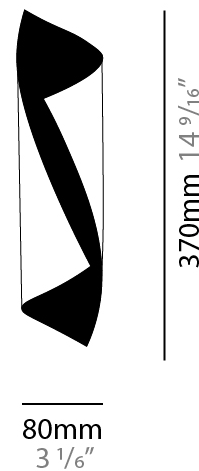

PROJECT	_____
TYPE	_____
SPECIFIER	_____
QUANTITY	_____
DATE	_____

HUE SURFACE

D133062- _____
base number

1. To build a product code in our configurator select the specify button on the base model # product page
2. To build a manual product code on this datasheet choose from the options listed below in blue font and add the suffix to the base model #

GENERAL

Series: HUE _____
Brand: Knikerboker _____
Division: Design _____
Mounting Type: Surface _____
Mounting Location: Wall _____

PHYSICAL

Shape: Cylinder _____
Diameter (mm): 80 _____
Diameter (in): 3 1/8 _____
Height (mm): 370 _____
Height (in): 14 9/16 _____
Light Distribution: Direct / Indirect _____
Fixture Finish: EWH / EBK / MAN / COF / PRD / SLF / GLF / CLF / BRL / EWS / EWG / EWC / EWR / EBS / EBG / EBC / EBC / EBB / MAS / MAD / MAC / MAB / COS / CGO / CCL / CBL / PRS / PRG / PRC / PRB _____
Fixture Material: Metal _____

ELECTRICAL

Number of Lamps: 2 _____
Lamp Type: LED Retrofit _____
Bulb Included: Bulb Not Included _____
Max. Wattage Per Lamp (W): 2.5 _____
Lamp Base: G9 _____
Input Voltage (V): 120 _____

LED

OPTICAL

RATINGS AND CERTIFICATIONS

Certified By: Certified for North American Standards _____
IP rating: IP20 _____