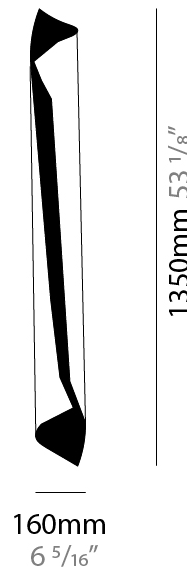

PROJECT
TYPE
SPECIFIER
QUANTITY
DATE

HUE SURFACE

D133031- _____
base number

1. To build a product code in our configurator select the specify button on the base model # product page
2. To build a manual product code on this datasheet choose from the options listed below in blue font and add the suffix to the base model #

GENERAL

Series: HUE
Brand: Knikerboker
Division: Design
Mounting Type: Surface
Mounting Location: Wall

PHYSICAL

Shape: Cylinder
Diameter (mm): 160
Diameter (in): 6 ⁵/₁₆
Height (mm): 1350
Height (in): 53 ¹/₈
Extension (mm): 196
Extension (in): 7 ¹¹/₁₆
Light Distribution: Direct / Indirect
Fixture Finish: EWH / EBK / MAN / COF / PRD / SLF / GLF / CLF / BRL / EWS / EWG / EWC / EWR / EBS / EBG / EBC / EBC / EBB / MAS / MAD / MAC / MAB / COS / CGO / CCL / CBL / PRS / PRG / PRC / PRB
Fixture Material: Metal

ELECTRICAL

Number of Lamps: 4
Lamp Type: LED Retrofit
Lamp Shape: MR16
Bulb Included: Bulb Not Included
Max. Wattage Per Lamp (W): 4.5
Lamp Base: E26
Input Voltage (V): 120
Upon Request: 277Vac / GU10

LED

OPTICAL

RATINGS AND CERTIFICATIONS

Certified By: Certified for North American Standards
IP rating: IP20