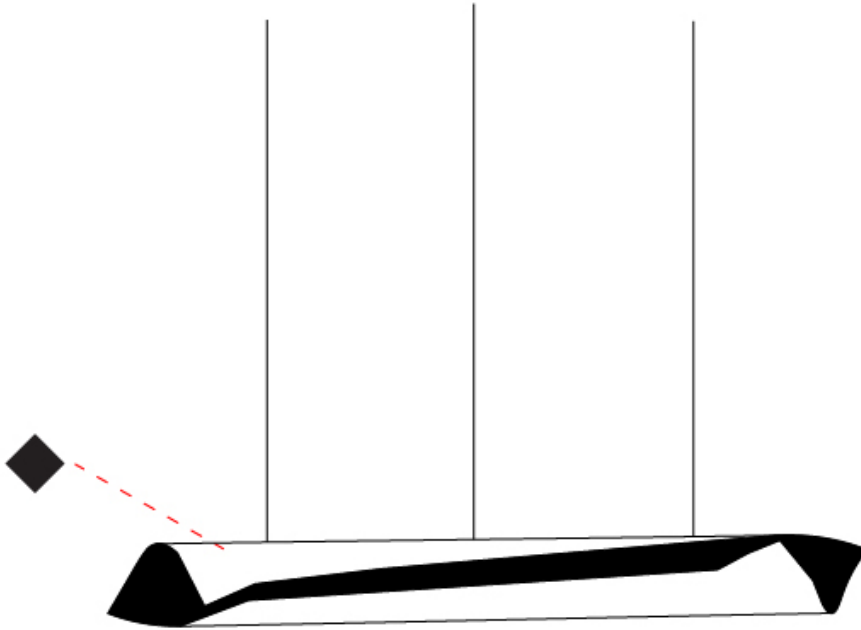

D131213-

PROJECT

TYPE

SPECIFIER

QUANTITY

DATE

D