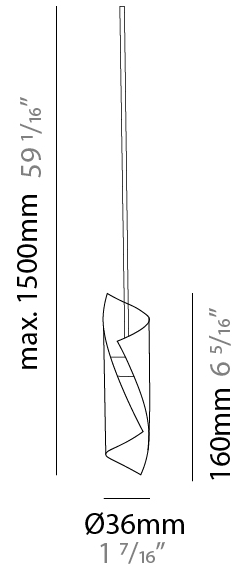

1. To build a product code in our configurator select the specify button on the base model # product page
2. To build a manual product code on this datasheet choose from the options listed below in blue font and add the suffix to the base model #

GENERAL

Series: HUE
Subseries: Hue Single
Partner: Knikerboker
Division: Design
Installation: Suspension
Product Type: Pendant
Mounting Location: Ceiling
Light Distribution: Direct / Indirect

PHYSICAL

Shape: Abstract
Diameter (mm): 36
Diameter (in): 1 7/16
Height (mm): 160
Height (in): 6 5/16
Max. Overall Height (mm): 1500
Max. Overall Height (in): 59 1/16

Fixture Finish: EWH / EBK / MAN / COF / PRD / SLF / GLF / CLF / BRL / EWS / EWG / EWC / EWR / EBS / EBG / EBC / EBC / EBB / MAS / MAD / MAC / MAB / COS / CGO / CCL / CBL / PRS / PRG / PRC / PRB

Fixture Material: Metal
Cable Details: 1500mm Silicon Coaxial Cable

ELECTRICAL

Lamp Type: LED
Total Output Wattage (W): 1.5
Dimming: Non-Dimmable
Driver Included: Yes
Driver Location: Integrated
Driver Type: Constant Current - Universal
Driver Class: Class 2
Input Voltage (V): 120 - 277
Constant Current (MA): 350
Upon Request: (See components) Remote: Phase dimming 120Vac

LED

Number of LEDs: 1
Color Temperature (°K): 3000
Max. Delivered Lumen (lm): 150
CRI: >80 CRI
Lamp Life (hrs): 50000

OPTICAL

RATINGS AND CERTIFICATIONS

Certified By: Certified for North American Standards
IP rating: IP20

PROJECT
TYPE
SPECIFIER
QUANTITY
DATE