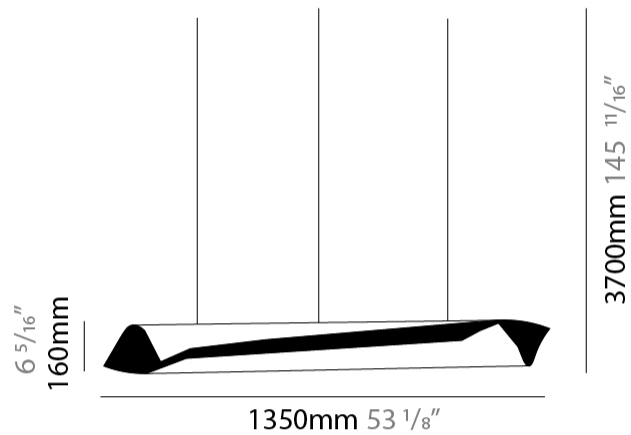

PROJECT	_____
TYPE	_____
SPECIFIER	_____
QUANTITY	_____
DATE	_____

HUE SUSPENSION

D131213-

base number _____
Finish _____
Options _____

1. To build a product code in our configurator select the specify button on the base model # product page
2. To build a manual product code on this datasheet choose from the options listed below in blue font and add the suffix to the base model #

GENERAL

Series: HUE _____
Partner: Knikerboker _____
Division: Design _____
Installation: Suspension _____
Product Type: Pendant _____
Mounting Location: Ceiling _____
Light Distribution: Direct _____

PHYSICAL

Shape: Abstract _____
Diameter (mm): 160 _____
Diameter (in): 6 ⁵/₁₆ _____
Height (mm): 1350 _____
Height (in): 53 ¹/₈ _____
Max. Overall Height (mm): 3700 _____
Max. Overall Height (in): 145 ¹¹/₁₆ _____
Fixture Finish: EWH / EBK / MAN / COF / PRD / SLF / GLF / CLF / BRL / EWS / EWG / EWC / EWR / EBS / EBG / EBC / EBC / EBB / MAS / MAD / MAC / MAB / COS / CGO / CCL / CBL / PRS / PRG / PRC / PRB _____
Fixture Material: Metal _____
Cable Details: 1 Silicone Cable 2000mm / 78 3/4" _____

ELECTRICAL

Number of Lamps: 4 _____
Lamp Type: LED Retrofit _____
Bulb Included: Bulb Not Included _____
Max. Wattage Per Lamp (W): 4.5 _____
Lamp Base: E26 _____
Input Voltage (V): 120 _____
Upon Request: 277Vac / GU10 _____

LED

OPTICAL

RATINGS AND CERTIFICATIONS

Certified By: Certified for North American Standards _____
IP rating: IP20 _____