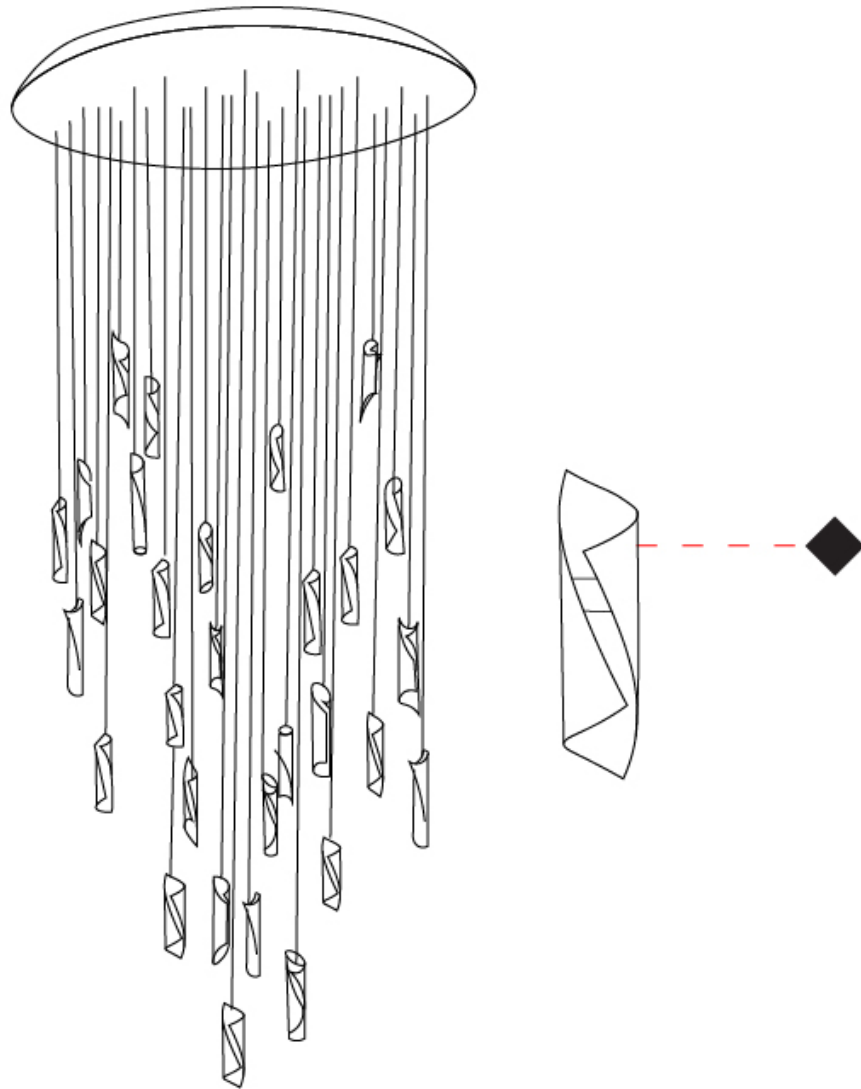

HUE 30 SUSPENSION

D131005-

PROJECT	_____
TYPE	_____
SPECIFIER	_____
QUANTITY	_____
DATE	_____

D