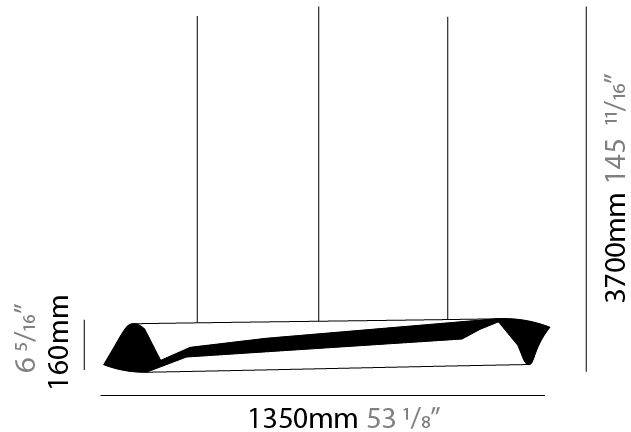

PROJECT	_____
TYPE	_____
SPECIFIER	_____
QUANTITY	_____
DATE	_____

HUE SUSPENSION

D131213- _____
base number

1. To build a product code in our configurator select the specify button on the base model # product page
2. To build a manual product code on this datasheet choose from the options listed below in blue font and add the suffix to the base model #

GENERAL

Series: HUE
Brand: Knikerboker
Division: Design
Mounting Type: Suspension
Mounting Location: Ceiling
Subcategory: Pendant

PHYSICAL

Shape: Abstract
Diameter (mm): 160
Diameter (in): 6 ⁵/₁₆
Height (mm): 1350
Height (in): 53 ¹/₈
Max. Overall Height (mm): 3700
Max. Overall Height (in): 145 ¹¹/₁₆
Light Distribution: Direct / Indirect
Fixture Finish: EWH / EBK / MAN / COF / PRD / SLF / GLF / CLF / BRL / EWS / EWG / EWC / EWR / EBS / EBG / EBC / EBC / EBB / MAS / MAD / MAC / MAB / COS / CGO / CCL / CBL / PRS / PRG / PRC / PRB
Fixture Material: Metal
Cable Details: 1 Silicone Cable 2000mm / 78 3/4"

ELECTRICAL

Number of Lamps: 4
Lamp Type: LED Retrofit
Bulb Included: Bulb Not Included
Max. Wattage Per Lamp (W): 4.5
Lamp Base: E26
Input Voltage (V): 120
Upon Request: 277Vac / GU10

LED

OPTICAL

RATINGS AND CERTIFICATIONS

Certified By: Certified for North American Standards
IP rating: IP20