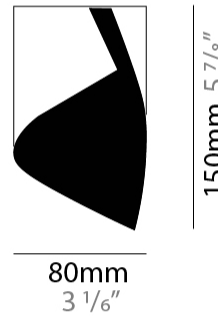

HUE SURFACE

D132003-

base number   Finish
Options

1. To build a product code in our configurator select the specify button on the base model # product page
2. To build a manual product code on this datasheet choose from the options listed below in blue font and add the suffix to the base model #

GENERAL

Series: HUE
Partner: Knikerboker
Division: Design
Installation: Surface
Product Type: Downlight
Mounting Location: Ceiling
Light Distribution: Direct

PHYSICAL

Aperture Sizes - Downlights: 3"
Shape: Cylinder
Diameter (mm): 80
Diameter (in): 3 1/6"
Height (mm): 150
Height (in): 5 7/8"
Fixture Finish: EWH / EBK / MAN / COF / PRD / SLF / GLF / CLF / BRL / EWS / EWG / EWC / EWR / EBS / EBG / EBC / EBC / EBB / MAS / MAD / MAC / MAB / COS / CGO / CCL / CBL / PRS / PRG / PRC / PRB
Fixture Material: Metal

ELECTRICAL

Number of Lamps: 1
Lamp Type: LED Retrofit
Lamp Shape: MR16
Bulb Included: Bulb Not Included
Max. Wattage Per Lamp (W): 8
Lamp Base: GU10
Input Voltage (V): 120

LED

OPTICAL

RATINGS AND CERTIFICATIONS

Certified By: Certified for North American Standards
IP rating: IP20