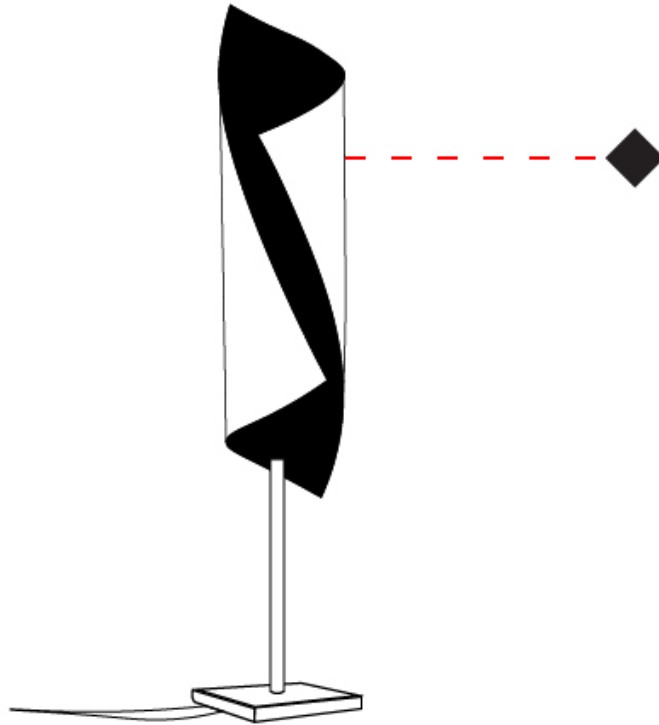

HUE PORTABLE

D134002-

PROJECT _____

TYPE _____

SPECIFIER _____

QUANTITY _____

DATE _____