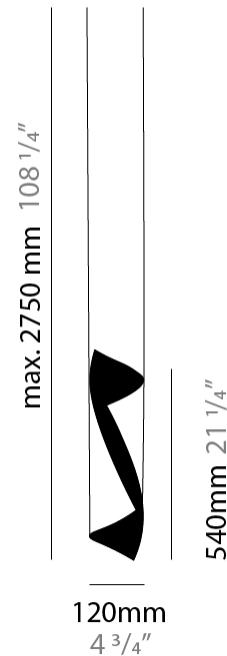

PROJECT
TYPE
SPECIFIER
QUANTITY
DATE

HUE SUSPENSION

D131012-

base number Finish
Options

1. To build a product code in our configurator select the specify button on the base model # product page
2. To build a manual product code on this datasheet choose from the options listed below in blue font and add the suffix to the base model #

GENERAL

Series: HUE
Partner: Knikerboker
Division: Design
Installation: Suspension
Product Type: Pendant
Mounting Location: Ceiling
Light Distribution: Direct

PHYSICAL

Shape: Abstract
Diameter (mm): 120
Diameter (in): 4 3/4
Height (mm): 540
Height (in): 21 1/4
Max. Overall Height (mm): 2750
Max. Overall Height (in): 108 1/4
Fixture Finish: EWH / EBK / MAN / COF / PRD / SLF / GLF / CLF / BRL / EWS / EWG / EWC / EWR / EBS / EBG / EBC / EBC / EBB / MAS / MAD / MAC / MAB / COS / CGO / CCL / CBL / PRS / PRG / PRC / PRB
Fixture Material: Steel
Cable Details: 1 Silicone Cable 2000mm / 78 3/4"

ELECTRICAL

Number of Lamps: 2
Lamp Type: LED Retrofit
Lamp Shape: MR16
Bulb Included: Bulb Not Included
Max. Wattage Per Lamp (W): 6.5
Lamp Base: GU10
Input Voltage (V): 120

LED

OPTICAL

RATINGS AND CERTIFICATIONS

Certified By: Certified for North American Standards
IP rating: IP20