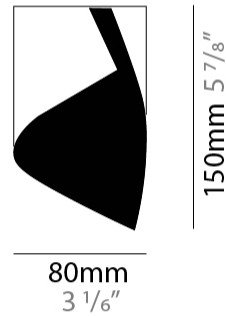

PROJECT
TYPE
SPECIFIER
QUANTITY
DATE

HUE SURFACE

D132003-

base number Finish
Options

1. To build a product code in our configurator select the specify button on the base model # product page
2. To build a manual product code on this datasheet choose from the options listed below in blue font and add the suffix to the base model #

GENERAL

Series: HUE
Partner: Knikerboker
Division: Design
Installation: Surface
Product Type: Downlight
Mounting Location: Ceiling
Light Distribution: Direct

PHYSICAL

Aperture Sizes - Downlights: 3"
Shape: Cylinder
Diameter (mm): 80
Diameter (in): 3 1/6"
Height (mm): 150
Height (in): 5 7/8"
Fixture Finish: EWH / EBK / MAN / COF / PRD / SLF / GLF / CLF / BRL / EWS / EWG / EWC / EWR / EBS / EBG / EBC / EBC / EBB / MAS / MAD / MAC / MAB / COS / CGO / CCL / CBL / PRS / PRG / PRC / PRB
Fixture Material: Metal

ELECTRICAL

Number of Lamps: 1
Lamp Type: LED Retrofit
Lamp Shape: MR16
Bulb Included: Bulb Not Included
Max. Wattage Per Lamp (W): 8
Lamp Base: GU10
Input Voltage (V): 120

LED

OPTICAL

RATINGS AND CERTIFICATIONS

Certified By: Certified for North American Standards
IP rating: IP20