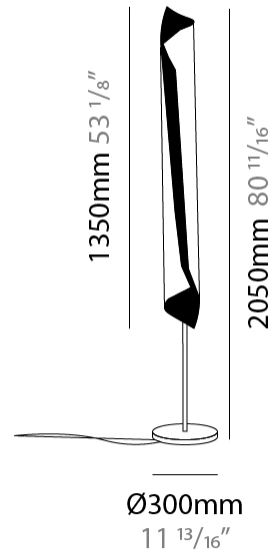

PROJECT
TYPE
SPECIFIER
QUANTITY
DATE

HUE PORTABLE

D134027-

base number   Finish
Options

1. To build a product code in our configurator select the specify button on the base model # product page
2. To build a manual product code on this datasheet choose from the options listed below in blue font and add the suffix to the base model #

GENERAL

Series: HUE
Partner: Knikerboker
Division: Design
Installation: Portable
Product Type: Floor
Mounting Location: Floor
Light Distribution: Direct

PHYSICAL

Shape: Cylinder
Diameter (mm): 300
Diameter (in): 11 ¹³/₁₆
Height (mm): 2050
Height (in): 80 ¹¹/₁₆
Fixture Finish: EWH / EBK / MAN / COF / PRD / SLF / GLF / CLF / BRL / EWS / EWG / EWC / EWR / EBS / EBG / EBC / EBC / EBB / MAS / MAD / MAC / MAB / COS / CGO / CCL / CBL / PRS / PRG / PRC / PRB
Fixture Material: Metal
Upon Request: Bolt Down

ELECTRICAL

Number of Lamps: 4
Lamp Type: LED Retrofit
Bulb Included: Bulb Not Included
Max. Wattage Per Lamp (W): 4.5
Lamp Base: E26
Input Voltage (V): 120
Upon Request: 277Vac / GU10

LED

OPTICAL

RATINGS AND CERTIFICATIONS

Certified By: Certified for North American Standards
IP rating: IP20