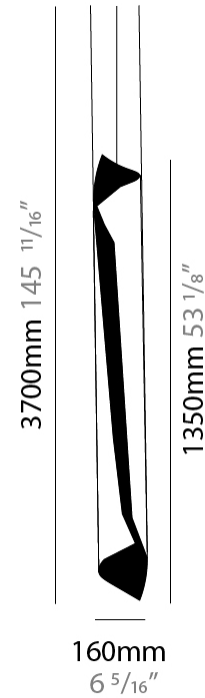

PROJECT
TYPE
SPECIFIER
QUANTITY
DATE

HUE SUSPENSION

D131107-

base number Finish
Options

1. To build a product code in our configurator select the specify button on the base model # product page
2. To build a manual product code on this datasheet choose from the options listed below in blue font and add the suffix to the base model #

GENERAL

Series: HUE
Partner: Knikerboker
Division: Design
Installation: Suspension
Product Type: Pendant
Mounting Location: Ceiling
Light Distribution: Direct

PHYSICAL

Shape: Abstract
Diameter (mm): 160
Diameter (in): 6 ⁵/₁₆
Height (mm): 1350
Height (in): 53 ¹/₈
Max. Overall Height (mm): 3700
Max. Overall Height (in): 145 ¹¹/₁₆
Fixture Finish: EWH / EBK / MAN / COF / PRD / SLF / GLF / CLF / BRL / EWS / EWG / EWC / EWR / EBS / EBG / EBC / EBC / EBB / MAS / MAD / MAC / MAB / COS / CGO / CCL / CBL / PRS / PRG / PRC / PRB
Fixture Material: Metal
Cable Details: 2 Silicone Cable 2000mm / 78 3/4"

ELECTRICAL

Number of Lamps: 4
Lamp Type: LED Retrofit
Bulb Included: Bulb Not Included
Max. Wattage Per Lamp (W): 4.5
Lamp Base: E26
Input Voltage (V): 120
Upon Request: 277Vac / GU10

LED

OPTICAL

RATINGS AND CERTIFICATIONS

Certified By: Certified for North American Standards
IP rating: IP20