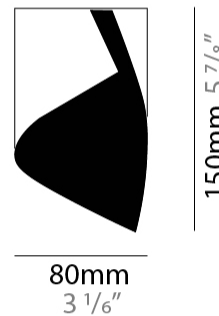

PROJECT
TYPE
SPECIFIER
QUANTITY
DATE

HUE SURFACE

D132003-

base number   Finish
Options

1. To build a product code in our configurator select the specify button on the base model # product page
2. To build a manual product code on this datasheet choose from the options listed below in blue font and add the suffix to the base model #

GENERAL

Series: HUE
Partner: Knikerboker
Division: Design
Installation: Surface
Product Type: Downlight
Mounting Location: Ceiling
Light Distribution: Direct

PHYSICAL

Aperture Sizes - Downlights: 3"
Shape: Cylinder
Diameter (mm): 80
Diameter (in): 3 1/6"
Height (mm): 150
Height (in): 5 7/8"
Fixture Finish: EWH / EBK / MAN / COF / PRD / SLF / GLF / CLF / BRL / EWS / EWG / EWC / EWR / EBS / EBG / EBC / EBC / EBB / MAS / MAD / MAC / MAB / COS / CGO / CCL / CBL / PRS / PRG / PRC / PRB
Fixture Material: Metal

ELECTRICAL

Number of Lamps: 1
Lamp Type: LED Retrofit
Lamp Shape: MR16
Bulb Included: Bulb Not Included
Max. Wattage Per Lamp (W): 8
Lamp Base: GU10
Input Voltage (V): 120

LED

OPTICAL

RATINGS AND CERTIFICATIONS

Certified By: Certified for North American Standards
IP rating: IP20