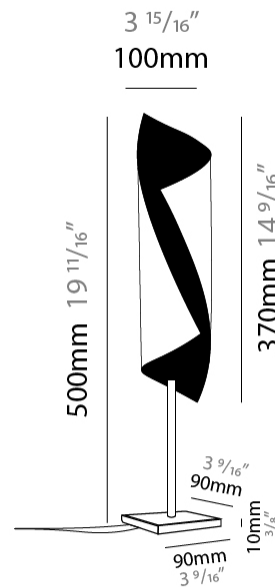

PROJECT
TYPE
SPECIFIER
QUANTITY
DATE

HUE PORTABLE

D134002-

base number Finish
Options

1. To build a product code in our configurator select the specify button on the base model # product page
2. To build a manual product code on this datasheet choose from the options listed below in blue font and add the suffix to the base model #

GENERAL

Series: HUE
Partner: Knikerboker
Division: Design
Installation: Portable
Product Type: Table
Mounting Location: Table
Light Distribution: Direct

PHYSICAL

Shape: Cylinder
Diameter (mm): 100
Diameter (in): 3 ¹⁵/₁₆
Height (mm): 500
Height (in): 19 ¹¹/₁₆
Fixture Finish: EWH / EBK / MAN / COF / PRD / SLF / GLF / CLF / BRL / EWS / EWG / EWC / EWR / EBS / EBG / EBC / EBC / EBB / MAS / MAD / MAC / MAB / COS / CGO / CCL / CBL / PRS / PRG / PRC / PRB

Fixture Material: Metal
Upon Request: Bolt Down

ELECTRICAL

Number of Lamps: 1
Lamp Type: LED Retrofit
Lamp Shape: MR16
Bulb Included: Bulb Not Included
Max. Wattage Per Lamp (W): 8
Lamp Base: GU10
Input Voltage (V): 120

LED

OPTICAL

RATINGS AND CERTIFICATIONS

Certified By: Certified for North American Standards
IP rating: IP20