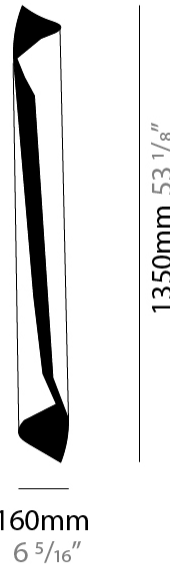

PROJECT
TYPE
SPECIFIER
QUANTITY
DATE

HUE SURFACE

D133031-

base number   Finish
Options

1. To build a product code in our configurator select the specify button on the base model # product page
2. To build a manual product code on this datasheet choose from the options listed below in blue font and add the suffix to the base model #

GENERAL

Series: HUE
Partner: Knikerboker
Division: Design
Installation: Surface
Product Type: Wall Surface
Mounting Location: Wall
Light Distribution: Direct

PHYSICAL

Shape: Cylinder
Diameter (mm): 160
Diameter (in): 6 ⁵/₁₆
Height (mm): 1350
Height (in): 53 ¹/₈
Extension (mm): 196
Extension (in): 7 ¹¹/₁₆

Fixture Finish: EWH / EBK / MAN / COF / PRD / SLF / GLF / CLF / BRL / EWS / EWG / EWC / EWR / EBS / EBG / EBC / EBC / EBB / MAS / MAD / MAC / MAB / COS / CGO / CCL / CBL / PRS / PRG / PRC / PRB

Fixture Material: Metal

ELECTRICAL

Number of Lamps: 4
Lamp Type: LED Retrofit
Lamp Shape: MR16
Bulb Included: Bulb Not Included
Max. Wattage Per Lamp (W): 4.5
Lamp Base: E26
Input Voltage (V): 120
Upon Request: 277Vac / GU10

LED

OPTICAL

RATINGS AND CERTIFICATIONS

Certified By: Certified for North American Standards
IP rating: IP20