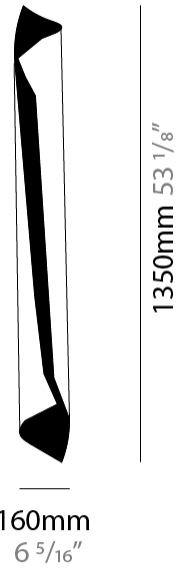

PROJECT
TYPE
SPECIFIER
QUANTITY
DATE

HUE SURFACE

D133031-

base number   Finish
Options

1. To build a product code in our configurator select the specify button on the base model # product page
2. To build a manual product code on this datasheet choose from the options listed below in blue font and add the suffix to the base model #

GENERAL

Series: HUE
Partner: Knikerboker
Division: Design
Installation: Surface
Product Type: Wall Surface
Mounting Location: Wall
Light Distribution: Direct

PHYSICAL

Shape: Cylinder
Diameter (mm): 160
Diameter (in): 6 ⁵/₁₆
Height (mm): 1350
Height (in): 53 ¹/₈
Extension (mm): 196
Extension (in): 7 ¹¹/₁₆

Fixture Finish: EWH / EBK / MAN / COF / PRD / SLF / GLF / CLF / BRL / EWS / EWG / EWC / EWR / EBS / EBG / EBC / EBC / EBB / MAS / MAD / MAC / MAB / COS / CGO / CCL / CBL / PRS / PRG / PRC / PRB

Fixture Material: Metal

ELECTRICAL

Number of Lamps: 4
Lamp Type: LED Retrofit
Lamp Shape: MR16
Bulb Included: Bulb Not Included
Max. Wattage Per Lamp (W): 4.5
Lamp Base: E26
Input Voltage (V): 120
Upon Request: 277Vac / GU10

LED

OPTICAL

RATINGS AND CERTIFICATIONS

Certified By: Certified for North American Standards
IP rating: IP20