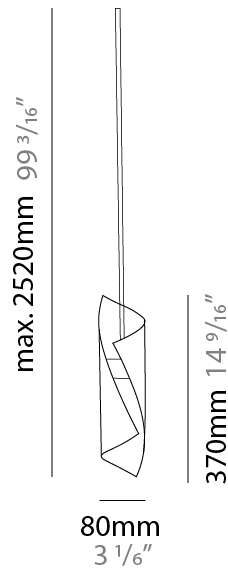

PROJECT
TYPE
SPECIFIER
QUANTITY
DATE

HUE SUSPENSION

D131006-

base number Finish
Options

1. To build a product code in our configurator select the specify button on the base model # product page
2. To build a manual product code on this datasheet choose from the options listed below in blue font and add the suffix to the base model #

GENERAL

Series: HUE
Partner: Knikerboker
Division: Design
Installation: Suspension
Product Type: Pendant
Mounting Location: Ceiling
Light Distribution: Direct

PHYSICAL

Shape: Abstract
Diameter (mm): 80
Diameter (in): 3 1/8
Height (mm): 370
Height (in): 14 9/16
Max. Overall Height (mm): 2520
Max. Overall Height (in): 99 3/16
Fixture Finish: EWH / EBK / MAN / COF / PRD / SLF / GLF / CLF / BRL / EWS / EWG / EWC / EWR / EBS / EBG / EBC / EBC / EBB / MAS / MAD / MAC / MAB / COS / CGO / CCL / CBL / PRS / PRG / PRC / PRB
Fixture Material: Steel
Cable Details: 1 Silicone Cable 2000mm / 78 3/4"

ELECTRICAL

Number of Lamps: 1
Lamp Type: LED Retrofit
Lamp Shape: MR16
Bulb Included: Bulb Not Included
Max. Wattage Per Lamp (W): 6.5
Lamp Base: GU10
Input Voltage (V): 120

LED

OPTICAL

Optic°: 25

RATINGS AND CERTIFICATIONS

Certified By: Certified for North American Standards
IP rating: IP20