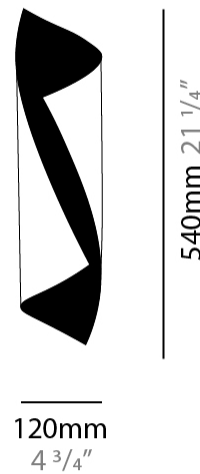

PROJECT
TYPE
SPECIFIER
QUANTITY
DATE

HUE SURFACE

D133013-

base number Finish
Options

1. To build a product code in our configurator select the specify button on the base model # product page
2. To build a manual product code on this datasheet choose from the options listed below in blue font and add the suffix to the base model #

GENERAL

Series: HUE
Partner: Knikerboker
Division: Design
Installation: Surface
Product Type: Wall Surface
Mounting Location: Wall
Light Distribution: Direct

PHYSICAL

Shape: Cylinder
Diameter (mm): 120
Diameter (in): 4 3/4
Height (mm): 540
Height (in): 21 1/4
Extension (mm): 156
Extension (in): 6 1/8

Fixture Finish: EWH / EBK / MAN / COF / PRD / SLF / GLF / CLF / BRL / EWS / EWG / EWC / EWR / EBS / EBG / EBC / EBC / EBB / MAS / MAD / MAC / MAB / COS / CGO / CCL / CBL / PRS / PRG / PRC / PRB

Fixture Material: Metal

ELECTRICAL

Number of Lamps: 2
Lamp Type: LED Retrofit
Lamp Shape: MR16
Bulb Included: Bulb Not Included
Max. Wattage Per Lamp (W): 8
Lamp Base: GU10
Input Voltage (V): 120

LED

OPTICAL

RATINGS AND CERTIFICATIONS

Certified By: Certified for North American Standards
IP rating: IP20