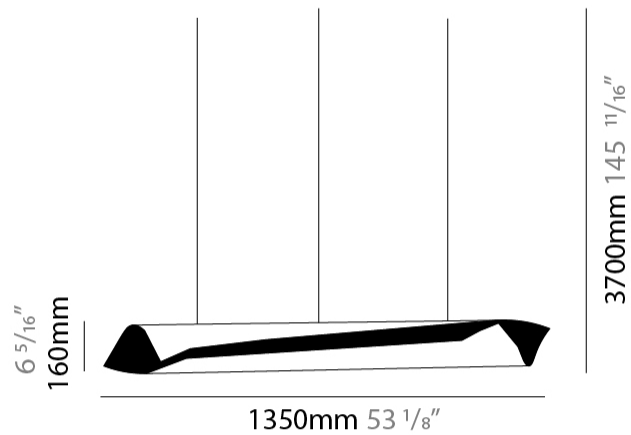

PROJECT	
TYPE	
SPECIFIER	
QUANTITY	
DATE	

HUE SUSPENSION

D131213-

base number Finish
Options

1. To build a product code in our configurator select the specify button on the base model # product page
2. To build a manual product code on this datasheet choose from the options listed below in blue font and add the suffix to the base model #

GENERAL

Series: HUE
Partner: Knikerboker
Division: Design
Installation: Suspension
Product Type: Pendant
Mounting Location: Ceiling
Light Distribution: Direct

PHYSICAL

Shape: Abstract
Diameter (mm): 160
Diameter (in): 6 ⁵/₁₆
Height (mm): 1350
Height (in): 53 ¹/₈
Max. Overall Height (mm): 3700
Max. Overall Height (in): 145 ¹¹/₁₆
Fixture Finish: EWH / EBK / MAN / COF / PRD / SLF / GLF / CLF / BRL / EWS / EWG / EWC / EWR / EBS / EBG / EBC / EBC / EBB / MAS / MAD / MAC / MAB / COS / CGO / CCL / CBL / PRS / PRG / PRC / PRB
Fixture Material: Metal
Cable Details: 1 Silicone Cable 2000mm / 78 3/4"

ELECTRICAL

Number of Lamps: 4
Lamp Type: LED Retrofit
Bulb Included: Bulb Not Included
Max. Wattage Per Lamp (W): 4.5
Lamp Base: E26
Input Voltage (V): 120
Upon Request: 277Vac / GU10

LED

OPTICAL

RATINGS AND CERTIFICATIONS

Certified By: Certified for North American Standards
IP rating: IP20