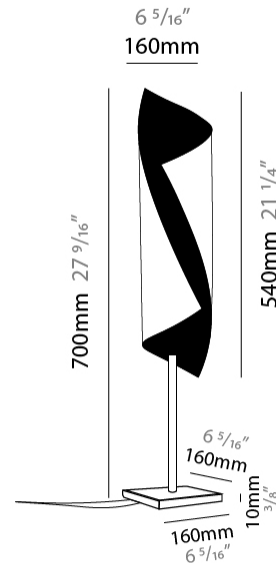

PROJECT
TYPE
SPECIFIER
QUANTITY
DATE

HUE PORTABLE

D134098-

base number   Finish
Options

1. To build a product code in our configurator select the specify button on the base model # product page
2. To build a manual product code on this datasheet choose from the options listed below in blue font and add the suffix to the base model #

GENERAL

Series: HUE
Partner: Knikerboker
Division: Design
Installation: Portable
Product Type: Table
Mounting Location: Table
Light Distribution: Direct

PHYSICAL

Shape: Cylinder
Diameter (mm): 160
Diameter (in): 6 ⁵/₁₆
Height (mm): 700
Height (in): 27 ⁹/₁₆
Fixture Finish: EWH / EBK / MAN / COF / PRD / SLF / GLF / CLF / BRL / EWS / EWG / EWC / EWR / EBS / EBG / EBC / EBC / EBB / MAS / MAD / MAC / MAB / COS / CGO / CCL / CBL / PRS / PRG / PRC / PRB
Fixture Material: Metal

ELECTRICAL

Number of Lamps: 2
Lamp Type: LED Retrofit
Bulb Included: Bulb Not Included
Total Output Wattage (W): 16
Max. Wattage Per Lamp (W): 8
Lamp Base: GU10
Input Voltage (V): 120

LED

OPTICAL

RATINGS AND CERTIFICATIONS

Certified By: Certified for North American Standards
IP rating: IP20