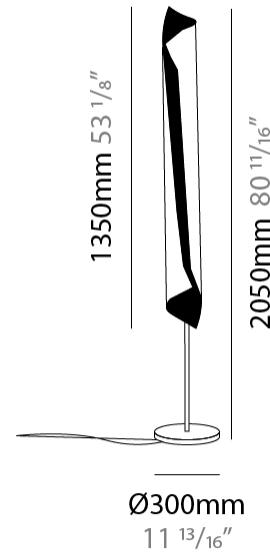

PROJECT	_____
TYPE	_____
SPECIFIER	_____
QUANTITY	_____
DATE	_____

HUE PORTABLE

D134027-

base number   Finish
Options

1. To build a product code in our configurator select the specify button on the base model # product page
2. To build a manual product code on this datasheet choose from the options listed below in blue font and add the suffix to the base model #

GENERAL

Series: HUE
Partner: Knikerboker
Division: Design
Installation: Portable
Product Type: Floor
Mounting Location: Floor
Light Distribution: Direct

PHYSICAL

Shape: Cylinder
Diameter (mm): 300
Diameter (in): 11 ¹³/₁₆
Height (mm): 2050
Height (in): 80 ¹¹/₁₆
Fixture Finish: EWH / EBK / MAN / COF / PRD / SLF / GLF / CLF / BRL / EWS / EWG / EWC / EWR / EBS / EBG / EBC / EBC / EBB / MAS / MAD / MAC / MAB / COS / CGO / CCL / CBL / PRS / PRG / PRC / PRB

Fixture Material: Metal
Upon Request: Bolt Down

ELECTRICAL

Number of Lamps: 4
Lamp Type: LED Retrofit
Bulb Included: Bulb Not Included
Max. Wattage Per Lamp (W): 4.5
Lamp Base: E26
Input Voltage (V): 120
Upon Request: 277Vac / GU10

LED

OPTICAL

RATINGS AND CERTIFICATIONS

Certified By: Certified for North American Standards
IP rating: IP20