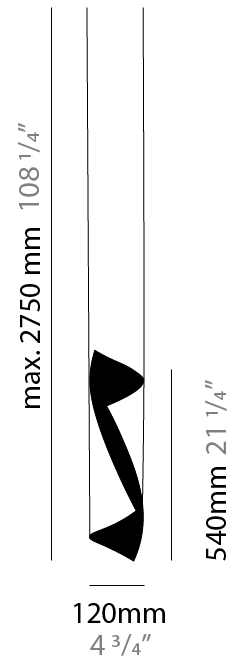

PROJECT
TYPE
SPECIFIER
QUANTITY
DATE

HUE SUSPENSION

D131012-

base number Finish
Options

1. To build a product code in our configurator select the specify button on the base model # product page
2. To build a manual product code on this datasheet choose from the options listed below in blue font and add the suffix to the base model #

GENERAL

Series: HUE
Partner: Knikerboker
Division: Design
Installation: Suspension
Product Type: Pendant
Mounting Location: Ceiling
Light Distribution: Direct

PHYSICAL

Shape: Abstract
Diameter (mm): 120
Diameter (in): 4 3/4
Height (mm): 540
Height (in): 21 1/4
Max. Overall Height (mm): 2750
Max. Overall Height (in): 108 1/4
Fixture Finish: EWH / EBK / MAN / COF / PRD / SLF / GLF / CLF / BRL / EWS / EWG / EWC / EWR / EBS / EBG / EBC / EBC / EBB / MAS / MAD / MAC / MAB / COS / CGO / CCL / CBL / PRS / PRG / PRC / PRB
Fixture Material: Steel
Cable Details: 1 Silicone Cable 2000mm / 78 3/4"

ELECTRICAL

Number of Lamps: 2
Lamp Type: LED Retrofit
Lamp Shape: MR16
Bulb Included: Bulb Not Included
Max. Wattage Per Lamp (W): 6.5
Lamp Base: GU10
Input Voltage (V): 120

LED

OPTICAL

RATINGS AND CERTIFICATIONS

Certified By: Certified for North American Standards
IP rating: IP20