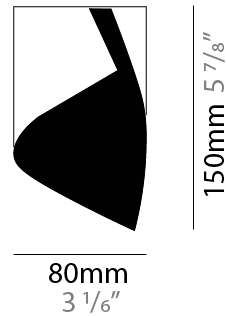

PROJECT
TYPE
SPECIFIER
QUANTITY
DATE

HUE SURFACE

D132003-

base number   Finish
Options

1. To build a product code in our configurator select the specify button on the base model # product page
2. To build a manual product code on this datasheet choose from the options listed below in blue font and add the suffix to the base model #

GENERAL

Series: HUE
Partner: Knikerboker
Division: Design
Installation: Surface
Product Type: Downlight
Mounting Location: Ceiling
Light Distribution: Direct

PHYSICAL

Aperture Sizes - Downlights: 3"
Shape: Cylinder
Diameter (mm): 80
Diameter (in): 3 1/6"
Height (mm): 150
Height (in): 5 7/8"
Fixture Finish: EWH / EBK / MAN / COF / PRD / SLF / GLF / CLF / BRL / EWS / EWG / EWC / EWR / EBS / EBG / EBC / EBC / EBB / MAS / MAD / MAC / MAB / COS / CGO / CCL / CBL / PRS / PRG / PRC / PRB
Fixture Material: Metal

ELECTRICAL

Number of Lamps: 1
Lamp Type: LED Retrofit
Lamp Shape: MR16
Bulb Included: Bulb Not Included
Max. Wattage Per Lamp (W): 8
Lamp Base: GU10
Input Voltage (V): 120

LED

OPTICAL

RATINGS AND CERTIFICATIONS

Certified By: Certified for North American Standards
IP rating: IP20