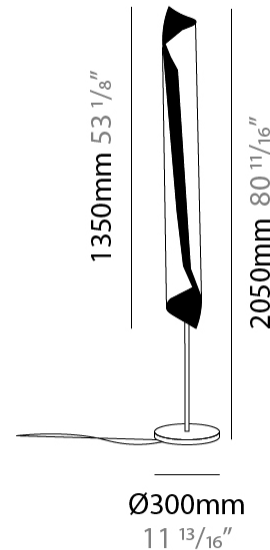

PROJECT
TYPE
SPECIFIER
QUANTITY
DATE

HUE PORTABLE

D134027-

base number   Finish
Options

1. To build a product code in our configurator select the specify button on the base model # product page
2. To build a manual product code on this datasheet choose from the options listed below in blue font and add the suffix to the base model #

GENERAL

Series: HUE
Partner: Knikerboker
Division: Design
Installation: Portable
Product Type: Floor
Mounting Location: Floor
Light Distribution: Direct

PHYSICAL

Shape: Cylinder
Diameter (mm): 300
Diameter (in): 11 ¹³/₁₆
Height (mm): 2050
Height (in): 80 ¹¹/₁₆
Fixture Finish: EWH / EBK / MAN / COF / PRD / SLF / GLF / CLF / BRL / EWS / EWG / EWC / EWR / EBS / EBG / EBC / EBC / EBB / MAS / MAD / MAC / MAB / COS / CGO / CCL / CBL / PRS / PRG / PRC / PRB

Fixture Material: Metal
Upon Request: Bolt Down

ELECTRICAL

Number of Lamps: 4
Lamp Type: LED Retrofit
Bulb Included: Bulb Not Included
Max. Wattage Per Lamp (W): 4.5
Lamp Base: E26
Input Voltage (V): 120
Upon Request: 277Vac / GU10

LED

OPTICAL

RATINGS AND CERTIFICATIONS

Certified By: Certified for North American Standards
IP rating: IP20