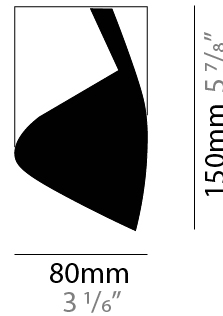

PROJECT
TYPE
SPECIFIER
QUANTITY
DATE

HUE SURFACE

D132003-

base number   Finish
Options

1. To build a product code in our configurator select the specify button on the base model # product page
2. To build a manual product code on this datasheet choose from the options listed below in blue font and add the suffix to the base model #

GENERAL

Series: HUE
Partner: Knikerboker
Division: Design
Installation: Surface
Product Type: Downlight
Mounting Location: Ceiling
Light Distribution: Direct

PHYSICAL

Aperture Sizes - Downlights: 3"
Shape: Cylinder
Diameter (mm): 80
Diameter (in): 3 1/8"
Height (mm): 150
Height (in): 5 7/8"
Fixture Finish: EWH / EBK / MAN / COF / PRD / SLF / GLF / CLF / BRL / EWS / EWG / EWC / EWR / EBS / EBG / EBC / EBC / EBB / MAS / MAD / MAC / MAB / COS / CGO / CCL / CBL / PRS / PRG / PRC / PRB
Fixture Material: Metal

ELECTRICAL

Number of Lamps: 1
Lamp Type: LED Retrofit
Lamp Shape: MR16
Bulb Included: Bulb Not Included
Max. Wattage Per Lamp (W): 8
Lamp Base: GU10
Input Voltage (V): 120

LED

OPTICAL

RATINGS AND CERTIFICATIONS

Certified By: Certified for North American Standards
IP rating: IP20