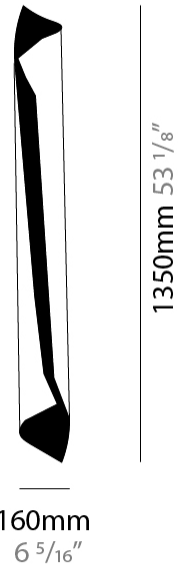

PROJECT
TYPE
SPECIFIER
QUANTITY
DATE

HUE SURFACE

D133031-

base number Finish
Options

1. To build a product code in our configurator select the specify button on the base model # product page
2. To build a manual product code on this datasheet choose from the options listed below in blue font and add the suffix to the base model #

GENERAL

Series: HUE
Partner: Knikerboker
Division: Design
Installation: Surface
Product Type: Wall Surface
Mounting Location: Wall
Light Distribution: Direct

PHYSICAL

Shape: Cylinder
Diameter (mm): 160
Diameter (in): 6 ⁵/₁₆
Height (mm): 1350
Height (in): 53 ¹/₈
Extension (mm): 196
Extension (in): 7 ¹¹/₁₆

Fixture Finish: EWH / EBK / MAN / COF / PRD / SLF / GLF / CLF / BRL / EWS / EWG / EWC / EWR / EBS / EBG / EBC / EBC / EBB / MAS / MAD / MAC / MAB / COS / CGO / CCL / CBL / PRS / PRG / PRC / PRB

Fixture Material: Metal

ELECTRICAL

Number of Lamps: 4
Lamp Type: LED Retrofit
Lamp Shape: MR16
Bulb Included: Bulb Not Included
Max. Wattage Per Lamp (W): 4.5
Lamp Base: E26
Input Voltage (V): 120
Upon Request: 277Vac / GU10

LED

OPTICAL

RATINGS AND CERTIFICATIONS

Certified By: Certified for North American Standards
IP rating: IP20