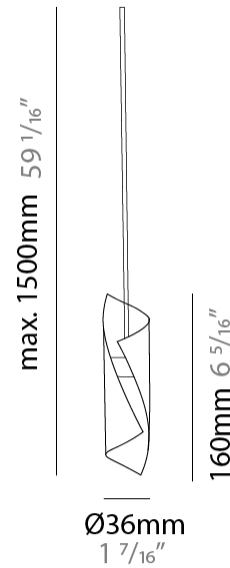

D131002- _____
base number

1. To build a product code in our configurator select the specify button on the base model # product page
2. To build a manual product code on this datasheet choose from the options listed below in blue font and add the suffix to the base model #

GENERAL

Series: HUE
Subseries: Hue Single
Brand: Knikerboker
Division: Design
Mounting Type: Suspension
Mounting Location: Ceiling
Subcategory: Ambient

PHYSICAL

Shape: Abstract
Diameter (mm): 36
Diameter (in): 1 ⁷/₁₆
Height (mm): 160
Height (in): 6 ⁵/₁₆
Max. Overall Height (mm): 1500
Max. Overall Height (in): 59 ¹/₁₆
Light Distribution: Direct / Indirect
Fixture Finish: EWH / EBK / MAN / COF / PRD / SLF / GLF / CLF / BRL / EWS / EWG / EWC / EWR / EBS / EBG / EBC / EBC / EBB / MAS / MAD / MAC / MAB / COS / CGO / CCL / CBL / PRS / PRG / PRC / PRB
Fixture Material: Metal
Cable Details: 1500mm Silicon Coaxial Cable

ELECTRICAL

Lamp Type: LED
Total Output Wattage (W): 1.5
Dimming: Non-Dimmable
Driver Included: Yes
Driver Location: Integrated
Driver Type: Constant Current - Universal
Driver Class: Class 2
Input Voltage (V): 120 - 277
Constant Current (mA): 350
Upon Request: (See components) Remote: Phase dimming 120Vac

LED

Number of LEDs: 1
Color Temperature (°K): 3000
Max. Delivered Lumen (lm): 150
CRI: >80 CRI
Lamp Life (hrs): 50000

OPTICAL

RATINGS AND CERTIFICATIONS

Certified By: Certified for North American Standards
IP rating: IP20

PROJECT
TYPE
SPECIFIER
QUANTITY
DATE