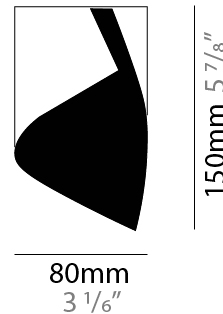

PROJECT	_____
TYPE	_____
SPECIFIER	_____
QUANTITY	_____
DATE	_____

HUE SURFACE

D132003- _____
base number

1. To build a product code in our configurator select the specify button on the base model # product page
2. To build a manual product code on this datasheet choose from the options listed below in blue font and add the suffix to the base model #

GENERAL

Series: HUE
Brand: Knikerboker
Division: Design
Mounting Type: Surface
Mounting Location: Ceiling
Subcategory: Downlight

PHYSICAL

Shape: Cylinder
Diameter (mm): 80
Diameter (in): 3 1/8
Height (mm): 150
Height (in): 5 7/8
Light Distribution: Direct
Fixture Finish: EWH / EBK / MAN / COF / PRD / SLF / GLF / CLF / BRL / EWS / EWG / EWC / EWR / EBS / EBG / EBC / EBC / EBB / MAS / MAD / MAC / MAB / COS / CGO / CCL / CBL / PRS / PRG / PRC / PRB
Fixture Material: Metal

ELECTRICAL

Number of Lamps: 1
Lamp Type: LED Retrofit
Lamp Shape: MR16
Bulb Included: Bulb Not Included
Max. Wattage Per Lamp (W): 8
Lamp Base: GU10
Input Voltage (V): 120

LED

OPTICAL

RATINGS AND CERTIFICATIONS

Certified By: Certified for North American Standards
IP rating: IP20