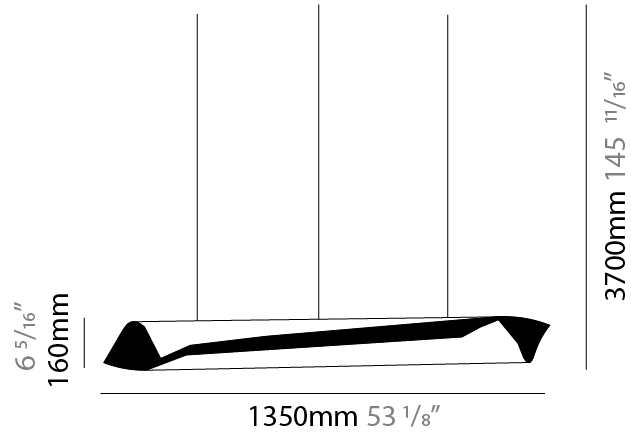

PROJECT	_____
TYPE	_____
SPECIFIER	_____
QUANTITY	_____
DATE	_____

HUE SUSPENSION

D131213- _____
base number

1. To build a product code in our configurator select the specify button on the base model # product page
2. To build a manual product code on this datasheet choose from the options listed below in blue font and add the suffix to the base model #

GENERAL

Series: HUE
Brand: Knikerboker
Division: Design
Mounting Type: Suspension
Mounting Location: Ceiling
Subcategory: Pendant

PHYSICAL

Shape: Abstract
Diameter (mm): 160
Diameter (in): $6 \frac{5}{16}$
Height (mm): 1350
Height (in): $53 \frac{1}{8}$
Max. Overall Height (mm): 3700
Max. Overall Height (in): $145 \frac{11}{16}$
Light Distribution: Direct / Indirect
Fixture Finish: EWH / EBK / MAN / COF / PRD / SLF / GLF / CLF / BRL / EWS / EWG / EWC / EWR / EBS / EBG / EBC / EBC / EBB / MAS / MAD / MAC / MAB / COS / CGO / CCL / CBL / PRS / PRG / PRC / PRB
Fixture Material: Metal
Cable Details: 1 Silicone Cable 2000mm / 78 3/4"

ELECTRICAL

Number of Lamps: 4
Lamp Type: LED Retrofit
Bulb Included: Bulb Not Included
Max. Wattage Per Lamp (W): 4.5
Lamp Base: E26
Input Voltage (V): 120
Upon Request: 277Vac / GU10

LED

OPTICAL

RATINGS AND CERTIFICATIONS

Certified By: Certified for North American Standards
IP rating: IP20