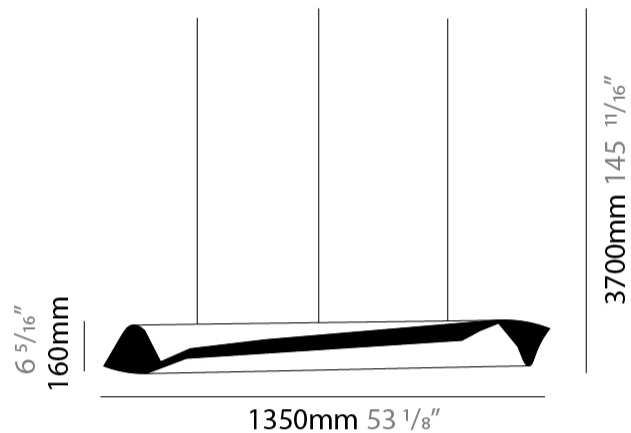

PROJECT	
TYPE	
SPECIFIER	
QUANTITY	
DATE	

HUE SUSPENSION

D131213-

base number   Finish
Options

1. To build a product code in our configurator select the specify button on the base model # product page
2. To build a manual product code on this datasheet choose from the options listed below in blue font and add the suffix to the base model #

GENERAL

Series: HUE
Partner: Knikerboker
Division: Design
Installation: Suspension
Product Type: Pendant
Mounting Location: Ceiling
Light Distribution: Direct

PHYSICAL

Shape: Abstract
Diameter (mm): 160
Diameter (in): 6 5/16
Height (mm): 1350
Height (in): 53 1/8
Max. Overall Height (mm): 3700
Max. Overall Height (in): 145 11/16
Fixture Finish: EWH / EBK / MAN / COF / PRD / SLF / GLF / CLF / BRL / EWS / EWG / EWC / EWR / EBS / EBG / EBC / EBC / EBB / MAS / MAD / MAC / MAB / COS / CGO / CCL / CBL / PRS / PRG / PRC / PRB
Fixture Material: Metal
Cable Details: 1 Silicone Cable 2000mm / 78 3/4"

ELECTRICAL

Number of Lamps: 4
Lamp Type: LED Retrofit
Bulb Included: Bulb Not Included
Max. Wattage Per Lamp (W): 4.5
Lamp Base: E26
Input Voltage (V): 120
Upon Request: 277Vac / GU10

LED

OPTICAL

RATINGS AND CERTIFICATIONS

Certified By: Certified for North American Standards
IP rating: IP20