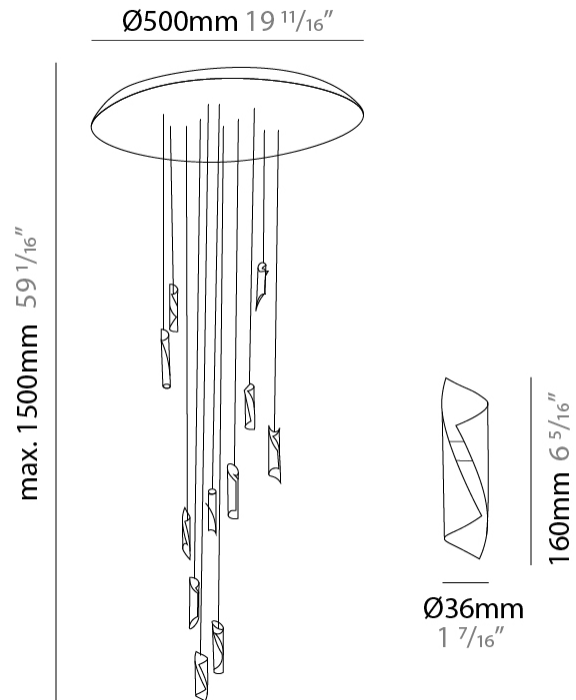

PROJECT
TYPE
SPECIFIER
QUANTITY
DATE

HUE 10 SUSPENSION

D131003-

base number Finish
Options

1. To build a product code in our configurator select the specify button on the base model # product page
2. To build a manual product code on this datasheet choose from the options listed below in blue font and add the suffix to the base model #

GENERAL

Series: HUE
Subseries: Hue 10
Partner: Knikerboker
Division: Design
Installation: Suspension
Product Type: Pendant
Mounting Location: Ceiling
Light Distribution: Direct / Indirect

PHYSICAL

Shape: Abstract
Diameter (mm): 500
Diameter (in): 19 11/16
Height (mm): 160
Height (in): 6 5/16
Max. Overall Height (mm): 1500
Max. Overall Height (in): 59 1/16

Fixture Finish: EWH / EBK / MAN / COF / PRD / SLF / GLF / CLF / BRL / EWS / EWG / EWC / EWR / EBS / EBG / EBC / EBC / EBB / MAS / MAD / MAC / MAB / COS / CGO / CCL / CBL / PRS / PRG / PRC / PRB

Fixture Material: Metal
Cable Details: Silicon Coaxial Cable

ELECTRICAL

Lamp Type: LED
Total Output Wattage (W): 15
Dimming: Non-Dimming / Phase Dimming (120vac Only)
Driver Included: Yes
Driver Location: Integrated
Driver Type: Constant Current - Universal
Driver Class: Class 2
Input Voltage (V): 120 - 277
Constant Current (MA): 350

LED

Number of LEDs: 10
Color Temperature (°K): 3000
Max. Delivered Lumen (lm): 1500
CRI: >80 CRI
Lamp Life (hrs): 50000

OPTICAL

RATINGS AND CERTIFICATIONS

Certified By: Certified for North American Standards
IP rating: IP20