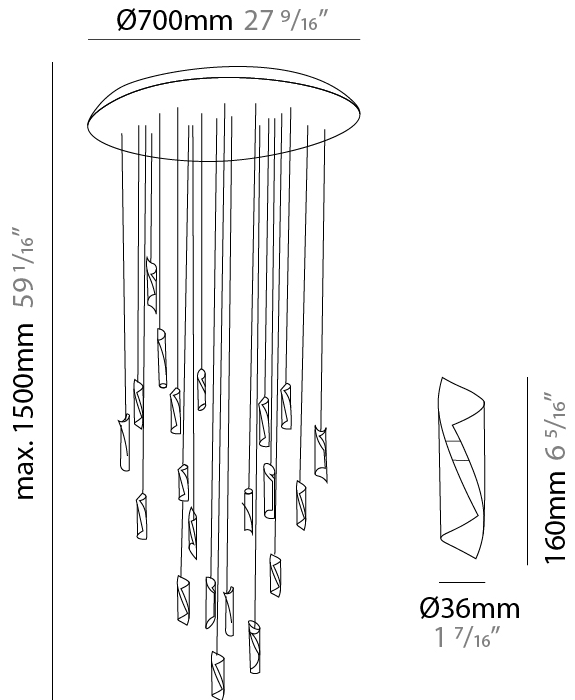

HUE 20 SUSPENSION

D131004- _____
base number

1. To build a product code in our configurator select the specify button on the base model # product page
2. To build a manual product code on this datasheet choose from the options listed below in blue font and add the suffix to the base model #

GENERAL

Series: HUE
Subseries: Hue 20
Brand: Knikerboker
Division: Design
Mounting Type: Suspension
Mounting Location: Ceiling
Subcategory: Ambient

PHYSICAL

Shape: Abstract
Diameter (mm): 700
Diameter (in): 27 9/16
Height (mm): 160
Height (in): 6 5/16
Max. Overall Height (mm): 1500
Max. Overall Height (in): 59 1/16
Light Distribution: Direct / Indirect
Fixture Finish: EWH / EBK / MAN / COF / PRD / SLF / GLF / CLF / BRL / EWS / EWG / EWC / EWR / EBS / EBG / EBC / EBC / EBB / MAS / MAD / MAC / MAB / COS / CGO / CCL / CBL / PRS / PRG / PRC / PRB
Fixture Material: Metal
Cable Details: Silicon Coaxial Cable

ELECTRICAL

Lamp Type: LED
Total Output Wattage (W): 30
Dimming: Phase Dimming (120Vac Only)
Driver Included: Yes
Driver Location: Integrated
Driver Type: Constant Current - Universal
Driver Class: Class 2
Input Voltage (V): 120 - 277
Constant Current (MA): 350
Upon Request: Phase dimming @120Vac only / Non-dimming 277Vac

LED

Number of LEDs: 20
Color Temperature (°K): 3000
Max. Delivered Lumen (lm): 3000
CRI: >80 CRI
Lamp Life (hrs): 50000

OPTICAL

RATINGS AND CERTIFICATIONS

Certified By: Certified for North American Standards
IP rating: IP20