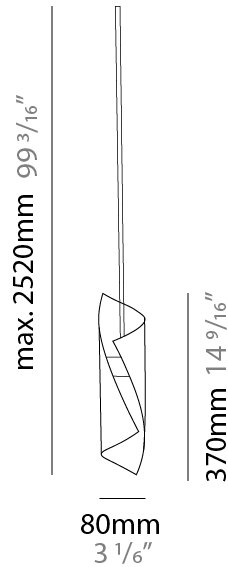

HUE SUSPENSION

D131006- _____
base number

1. To build a product code in our configurator select the specify button on the base model # product page
2. To build a manual product code on this datasheet choose from the options listed below in blue font and add the suffix to the base model #

GENERAL

Series: HUE
Brand: Knikerboker
Division: Design
Mounting Type: Suspension
Mounting Location: Ceiling
Subcategory: Pendant

PHYSICAL

Shape: Abstract
Diameter (mm): 80
Diameter (in): 3 1/8
Height (mm): 370
Height (in): 14 9/16
Max. Overall Height (mm): 2520
Max. Overall Height (in): 99 3/16
Light Distribution: Direct / Indirect
Fixture Finish: EWH / EBK / MAN / COF / PRD / SLF / GLF / CLF / BRL / EWS / EWG / EWC / EWR / EBS / EBG / EBC / EBC / EBB / MAS / MAD / MAC / MAB / COS / CGO / CCL / CBL / PRS / PRG / PRC / PRB
Fixture Material: Metal
Cable Details: 1 Silicone Cable 2000mm / 78 3/4"

ELECTRICAL

Number of Lamps: 1
Lamp Type: LED Retrofit
Lamp Shape: MR16
Bulb Included: Bulb Not Included
Max. Wattage Per Lamp (W): 6.5
Lamp Base: GU10
Input Voltage (V): 120

LED

OPTICAL

Optic°: 25

RATINGS AND CERTIFICATIONS

Certified By: Certified for North American Standards
IP rating: IP20

PROJECT	_____
TYPE	_____
SPECIFIER	_____
QUANTITY	_____
DATE	_____