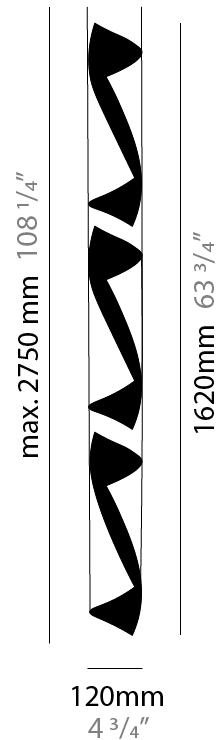

HUE SUSPENSION

D131024- _____
base number

1. To build a product code in our configurator select the specify button on the base model # product page
2. To build a manual product code on this datasheet choose from the options listed below in blue font and add the suffix to the base model #

GENERAL

Series: HUE
Brand: Knikerboker
Division: Design
Mounting Type: Suspension
Mounting Location: Ceiling
Subcategory: Pendant

PHYSICAL

Shape: Abstract
Diameter (mm): 120
Diameter (in): 4 3/4
Height (mm): 1620
Height (in): 63 3/4
Max. Overall Height (mm): 2750
Max. Overall Height (in): 108 1/4
Light Distribution: Direct / Indirect
Fixture Finish: EWH / EBK / MAN / COF / PRD / SLF / GLF / CLF / BRL / EWS / EWG / EWC / EWR / EBS / EBG / EBC / EBC / EBB / MAS / MAD / MAC / MAB / COS / CGO / CCL / CBL / PRS / PRG / PRC / PRB
Fixture Material: Metal
Cable Details: 1 Silicone Cable 2000mm / 78 3/4"

ELECTRICAL

Number of Lamps: 6
Lamp Type: LED Retrofit
Lamp Shape: MR16
Bulb Included: Bulb Not Included
Max. Wattage Per Lamp (W): 6.5
Lamp Base: GU10
Input Voltage (V): 120

LED

OPTICAL

RATINGS AND CERTIFICATIONS

Certified By: Certified for North American Standards
IP rating: IP20

PROJECT	_____
TYPE	_____
SPECIFIER	_____
QUANTITY	_____
DATE	_____