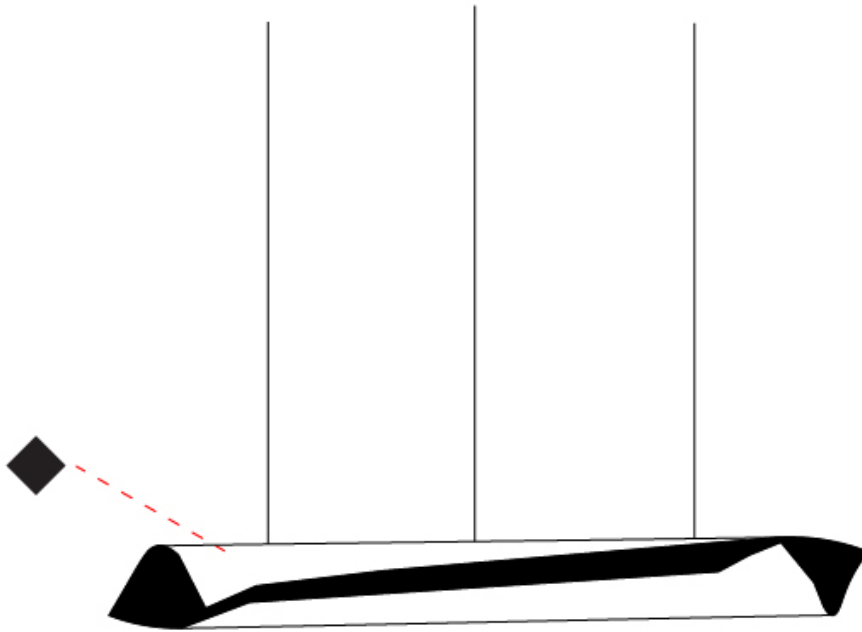

D131213-

PROJECT

TYPE

SPECIFIER

QUANTITY

DATE