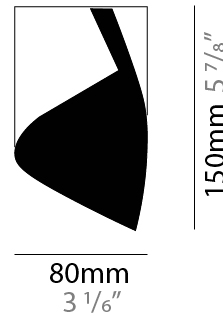

HUE SURFACE

D132003-

base number _____
Finish
Options _____

1. To build a product code in our configurator select the specify button on the base model # product page
2. To build a manual product code on this datasheet choose from the options listed below in blue font and add the suffix to the base model #

GENERAL

Series: HUE _____
Partner: Knikerboker _____
Division: Design _____
Installation: Surface _____
Product Type: Downlight _____
Mounting Location: Ceiling _____
Light Distribution: Direct _____

PHYSICAL

Aperture Sizes - Downlights: 3" _____
Shape: Cylinder _____
Diameter (mm): 80 _____
Diameter (in): 3 1/6" _____
Height (mm): 150 _____
Height (in): 5 7/8" _____
Fixture Finish: EWH / EBK / MAN / COF / PRD / SLF / GLF / CLF / BRL / EWS / EWG / EWC / EWR / EBS / EBG / EBC / EBC / EBB / MAS / MAD / MAC / MAB / COS / CGO / CCL / CBL / PRS / PRG / PRC / PRB _____
Fixture Material: Metal _____

ELECTRICAL

Number of Lamps: 1 _____
Lamp Type: LED Retrofit _____
Lamp Shape: MR16 _____
Bulb Included: Bulb Not Included _____
Max. Wattage Per Lamp (W): 8 _____
Lamp Base: GU10 _____
Input Voltage (V): 120 _____

LED

OPTICAL

RATINGS AND CERTIFICATIONS

Certified By: Certified for North American Standards _____
IP rating: IP20 _____