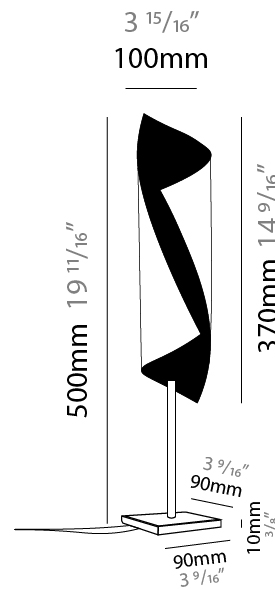

PROJECT	_____
TYPE	_____
SPECIFIER	_____
QUANTITY	_____
DATE	_____

HUE PORTABLE

D134002-

base number   Finish
Options

1. To build a product code in our configurator select the specify button on the base model # product page
2. To build a manual product code on this datasheet choose from the options listed below in blue font and add the suffix to the base model #

GENERAL

Series: HUE _____
Partner: Knikerboker _____
Division: Design _____
Installation: Portable _____
Product Type: Table _____
Mounting Location: Table _____
Light Distribution: Direct _____

PHYSICAL

Shape: Cylinder _____
Diameter (mm): 100 _____
Diameter (in): 3 ¹⁵/₁₆ _____
Height (mm): 500 _____
Height (in): 19 ¹¹/₁₆ _____
Fixture Finish: EWH / EBK / MAN / COF / PRD / SLF / GLF / CLF / BRL / EWS / EWG / EWC / EWR / EBS / EBG / EBC / EBC / EBB / MAS / MAD / MAC / MAB / COS / CGO / CCL / CBL / PRS / PRG / PRC / PRB _____

Fixture Material: Metal _____
Upon Request: Bolt Down _____

ELECTRICAL

Number of Lamps: 1 _____
Lamp Type: LED Retrofit _____
Lamp Shape: MR16 _____
Bulb Included: Bulb Not Included _____
Max. Wattage Per Lamp (W): 8 _____
Lamp Base: GU10 _____
Input Voltage (V): 120 _____

LED

OPTICAL

RATINGS AND CERTIFICATIONS

Certified By: Certified for North American Standards _____
IP rating: IP20 _____