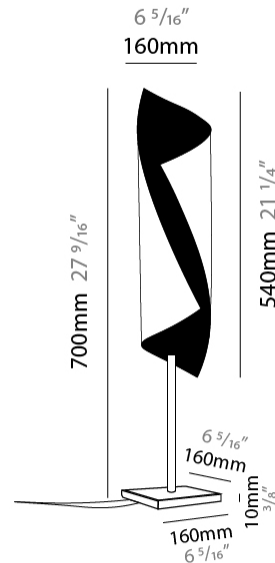

PROJECT
TYPE
SPECIFIER
QUANTITY
DATE

HUE PORTABLE

D134098-

base number   Finish
Options

1. To build a product code in our configurator select the specify button on the base model # product page
2. To build a manual product code on this datasheet choose from the options listed below in blue font and add the suffix to the base model #

GENERAL

Series: HUE
Partner: Knikerboker
Division: Design
Installation: Portable
Product Type: Table
Mounting Location: Table
Light Distribution: Direct

PHYSICAL

Shape: Cylinder
Diameter (mm): 160
Diameter (in): 6 ⁵/₁₆
Height (mm): 700
Height (in): 27 ⁹/₁₆
Fixture Finish: EWH / EBK / MAN / COF / PRD / SLF / GLF / CLF / BRL / EWS / EWG / EWC / EWR / EBS / EBG / EBC / EBC / EBB / MAS / MAD / MAC / MAB / COS / CGO / CCL / CBL / PRS / PRG / PRC / PRB
Fixture Material: Metal

ELECTRICAL

Number of Lamps: 2
Lamp Type: LED Retrofit
Bulb Included: Bulb Not Included
Total Output Wattage (W): 16
Max. Wattage Per Lamp (W): 8
Lamp Base: GU10
Input Voltage (V): 120

LED

OPTICAL

RATINGS AND CERTIFICATIONS

Certified By: Certified for North American Standards
IP rating: IP20