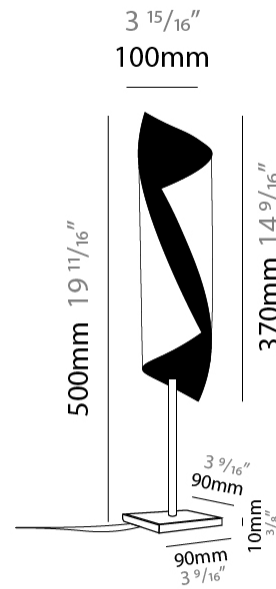

HUE PORTABLE

D134002- _____

base number

1. To build a product code in our configurator select the specify button on the base model # product page
2. To build a manual product code on this datasheet choose from the options listed below in blue font and add the suffix to the base model #

GENERAL

Series: HUE _____
Brand: Knikerboker _____
Division: Design _____
Mounting Type: Portable _____
Mounting Location: Table _____
Subcategory: Table _____

PHYSICAL

Shape: Cylinder _____
Diameter (mm): 100 _____
Diameter (in): 3 ¹⁵/₁₆ _____
Height (mm): 500 _____
Height (in): 19 ¹¹/₁₆ _____
Light Distribution: Direct / Indirect _____
Fixture Finish: EWH / EBK / MAN / COF / PRD / SLF / GLF / CLF / BRL / EWS / EWG / EWC / EWR / EBS / EBG / EBC / EBC / EBB / MAS / MAD / MAC / MAB / COS / CGO / CCL / CBL / PRS / PRG / PRC / PRB _____
Fixture Material: Metal _____
Upon Request: Bolt Down _____

ELECTRICAL

Number of Lamps: 1 _____
Lamp Type: LED Retrofit _____
Lamp Shape: MR16 _____
Bulb Included: Bulb Not Included _____
Max. Wattage Per Lamp (W): 8 _____
Lamp Base: GU10 _____
Input Voltage (V): 120 _____

LED

OPTICAL

RATINGS AND CERTIFICATIONS

Certified By: Certified for North American Standards _____
IP rating: IP20 _____

PROJECT	_____
TYPE	_____
SPECIFIER	_____
QUANTITY	_____
DATE	_____