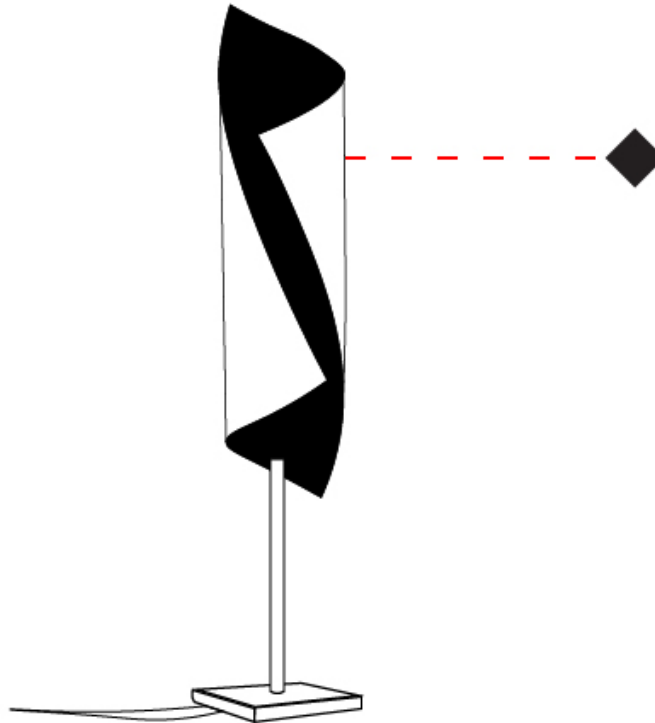

HUE PORTABLE

D134002-

PROJECT _____

TYPE _____

SPECIFIER _____

QUANTITY _____

DATE _____

D