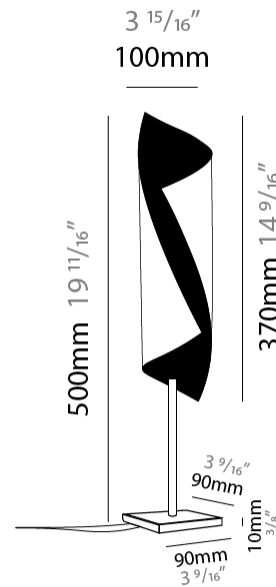

HUE PORTABLE

D134002- _____

base number

1. To build a product code in our configurator select the specify button on the base model # product page
2. To build a manual product code on this datasheet choose from the options listed below in blue font and add the suffix to the base model #

GENERAL

Series: HUE _____
Brand: Knikerboker _____
Division: Design _____
Mounting Type: Portable _____
Mounting Location: Table _____
Subcategory: Table _____

PHYSICAL

Shape: Cylinder _____
Diameter (mm): 100 _____
Diameter (in): 3 ¹⁵/₁₆ _____
Height (mm): 500 _____
Height (in): 19 ¹¹/₁₆ _____
Light Distribution: Direct / Indirect _____
Fixture Finish: EWH / EBK / MAN / COF / PRD / SLF / GLF / CLF / BRL / EWS / EWG / EWC / EWR / EBS / EBG / EBC / EBC / EBB / MAS / MAD / MAC / MAB / COS / CGO / CCL / CBL / PRS / PRG / PRC / PRB _____
Fixture Material: Metal _____
Upon Request: Bolt Down _____

ELECTRICAL

Number of Lamps: 1 _____
Lamp Type: LED Retrofit _____
Lamp Shape: MR16 _____
Bulb Included: Bulb Not Included _____
Max. Wattage Per Lamp (W): 8 _____
Lamp Base: GU10 _____
Input Voltage (V): 120 _____

LED

OPTICAL

RATINGS AND CERTIFICATIONS

Certified By: Certified for North American Standards _____
IP rating: IP20 _____

PROJECT	_____
TYPE	_____
SPECIFIER	_____
QUANTITY	_____
DATE	_____