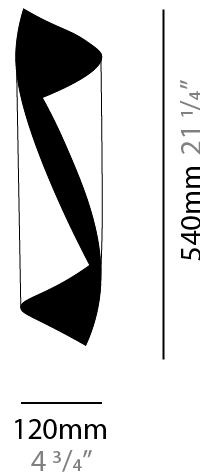

PROJECT
TYPE
SPECIFIER
QUANTITY
DATE

HUE SURFACE

D133013-

base number Finish Options

1. To build a product code in our configurator select the specify button on the base model # product page
2. To build a manual product code on this datasheet choose from the options listed below in blue font and add the suffix to the base model #

GENERAL

Series: HUE
Partner: Knikerboker
Division: Design
Installation: Surface
Product Type: Wall Surface
Mounting Location: Wall
Light Distribution: Direct

PHYSICAL

Shape: Cylinder
Diameter (mm): 120
Diameter (in): 4 3/4
Height (mm): 540
Height (in): 21 1/4
Extension (mm): 156
Extension (in): 6 1/8

Fixture Finish: EWH / EBK / MAN / COF / PRD / SLF / GLF / CLF / BRL / EWS / EWG / EWC / EWR / EBS / EBG / EBC / EBC / EBB / MAS / MAD / MAC / MAB / COS / CGO / CCL / CBL / PRS / PRG / PRC / PRB

Fixture Material: Metal

ELECTRICAL

Number of Lamps: 2
Lamp Type: LED Retrofit
Lamp Shape: MR16
Bulb Included: Bulb Not Included
Max. Wattage Per Lamp (W): 8
Lamp Base: GU10
Input Voltage (V): 120

LED

OPTICAL

RATINGS AND CERTIFICATIONS

Certified By: Certified for North American Standards
IP rating: IP20