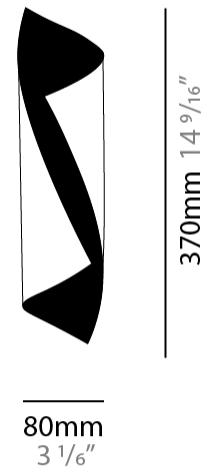

PROJECT
TYPE
SPECIFIER
QUANTITY
DATE

HUE SURFACE

D133062-

base number   Finish
Options

1. To build a product code in our configurator select the specify button on the base model # product page
2. To build a manual product code on this datasheet choose from the options listed below in blue font and add the suffix to the base model #

GENERAL

Series: HUE
Partner: Knikerboker
Division: Design
Installation: Surface
Product Type: Wall Surface
Mounting Location: Wall
Light Distribution: Direct / Indirect

PHYSICAL

Shape: Cylinder
Diameter (mm): 80
Diameter (in): 3 1/8
Height (mm): 370
Height (in): 14 9/16
Fixture Finish: EWH / EBK / MAN / COF / PRD / SLF / GLF / CLF / BRL / EWS / EWG / EWC / EWR / EBS / EBG / EBC / EBC / EBB / MAS / MAD / MAC / MAB / COS / CGO / CCL / CBL / PRS / PRG / PRC / PRB
Fixture Material: Metal

ELECTRICAL

Number of Lamps: 2
Lamp Type: LED Retrofit
Bulb Included: Bulb Not Included
Max. Wattage Per Lamp (W): 2.5
Lamp Base: G9
Input Voltage (V): 120

LED

OPTICAL

RATINGS AND CERTIFICATIONS

Certified By: Certified for North American Standards
IP rating: IP20