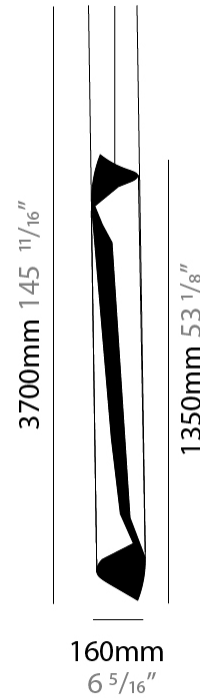

PROJECT
TYPE
SPECIFIER
QUANTITY
DATE

HUE SUSPENSION

D131107-

base number Finish
Options

1. To build a product code in our configurator select the specify button on the base model # product page
2. To build a manual product code on this datasheet choose from the options listed below in blue font and add the suffix to the base model #

GENERAL

Series: HUE
Partner: Knikerboker
Division: Design
Installation: Suspension
Product Type: Pendant
Mounting Location: Ceiling
Light Distribution: Direct

PHYSICAL

Shape: Abstract
Diameter (mm): 160
Diameter (in): 6 ⁵/₁₆
Height (mm): 1350
Height (in): 53 ¹/₈
Max. Overall Height (mm): 3700
Max. Overall Height (in): 145 ¹¹/₁₆
Fixture Finish: EWH / EBK / MAN / COF / PRD / SLF / GLF / CLF / BRL / EWS / EWG / EWC / EWR / EBS / EBG / EBC / EBC / EBB / MAS / MAD / MAC / MAB / COS / CGO / CCL / CBL / PRS / PRG / PRC / PRB
Fixture Material: Metal
Cable Details: 2 Silicone Cable 2000mm / 78 3/4"

ELECTRICAL

Number of Lamps: 4
Lamp Type: LED Retrofit
Bulb Included: Bulb Not Included
Max. Wattage Per Lamp (W): 4.5
Lamp Base: E26
Input Voltage (V): 120
Upon Request: 277Vac / GU10

LED

OPTICAL

RATINGS AND CERTIFICATIONS

Certified By: Certified for North American Standards
IP rating: IP20