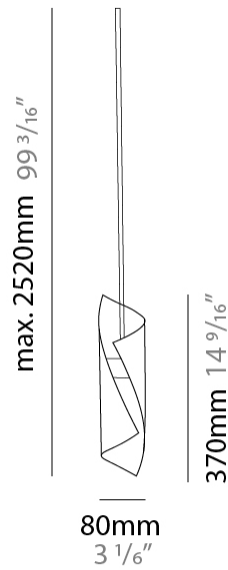

PROJECT
TYPE
SPECIFIER
QUANTITY
DATE

HUE SUSPENSION

D131006-

base number Finish
Options

1. To build a product code in our configurator select the specify button on the base model # product page
2. To build a manual product code on this datasheet choose from the options listed below in blue font and add the suffix to the base model #

GENERAL

Series: HUE
Partner: Knikerboker
Division: Design
Installation: Suspension
Product Type: Pendant
Mounting Location: Ceiling
Light Distribution: Direct

PHYSICAL

Shape: Abstract
Diameter (mm): 80
Diameter (in): 3 1/8
Height (mm): 370
Height (in): 14 9/16
Max. Overall Height (mm): 2520
Max. Overall Height (in): 99 3/16
Fixture Finish: EWH / EBK / MAN / COF / PRD / SLF / GLF / CLF / BRL / EWS / EWG / EWC / EWR / EBS / EBG / EBC / EBC / EBB / MAS / MAD / MAC / MAB / COS / CGO / CCL / CBL / PRS / PRG / PRC / PRB
Fixture Material: Steel
Cable Details: 1 Silicone Cable 2000mm / 78 3/4"

ELECTRICAL

Number of Lamps: 1
Lamp Type: LED Retrofit
Lamp Shape: MR16
Bulb Included: Bulb Not Included
Max. Wattage Per Lamp (W): 6.5
Lamp Base: GU10
Input Voltage (V): 120

LED

OPTICAL

Optic°: 25

RATINGS AND CERTIFICATIONS

Certified By: Certified for North American Standards
IP rating: IP20