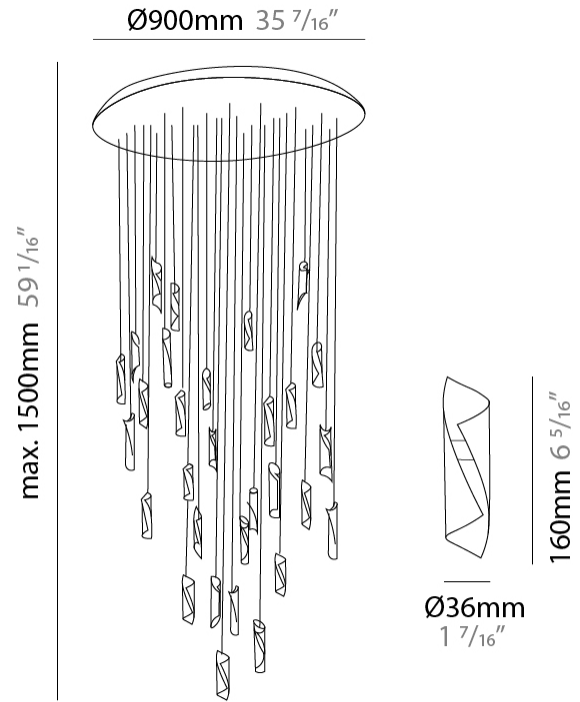

HUE 30 SUSPENSION

D131005-

base number Finish
Options

1. To build a product code in our configurator select the specify button on the base model # product page
2. To build a manual product code on this datasheet choose from the options listed below in blue font and add the suffix to the base model #

GENERAL

Series: HUE
Subseries: Hue 30
Partner: Knikerboker
Division: Design
Installation: Suspension
Product Type: Pendant
Mounting Location: Ceiling
Light Distribution: Direct / Indirect

PHYSICAL

Shape: Abstract
Diameter (mm): 900
Diameter (in): 35 7/16
Height (mm): 160
Height (in): 6 5/16
Max. Overall Height (mm): 1500
Max. Overall Height (in): 59 1/16

Fixture Finish: EWH / EBK / MAN / COF / PRD / SLF / GLF / CLF / BRL / EWS / EWG / EWC / EWR / EBS / EBG / EBC / EBC / EBB / MAS / MAD / MAC / MAB / COS / CGO / CCL / CBL / PRS / PRG / PRC / PRB

Fixture Material: Metal
Cable Details: Silicon Coaxial Cable

ELECTRICAL

Lamp Type: LED
Total Output Wattage (W): 45
Dimming: Phase Dimming (120Vac Only)
Driver Included: Yes
Driver Location: Integrated
Driver Type: Constant Current - Universal
Driver Class: Class 2
Input Voltage (V): 120 - 277
Constant Current (MA): 350
Upon Request: Phase dimming @120Vac only / Non-dimming 277Vac

LED

Number of LEDs: 30
Color Temperature (°K): 3000
Max. Delivered Lumen (lm): 4500
CRI: >80 CRI
Lamp Life (hrs): 50000

OPTICAL

RATINGS AND CERTIFICATIONS

Certified By: Certified for North American Standards
IP rating: IP20