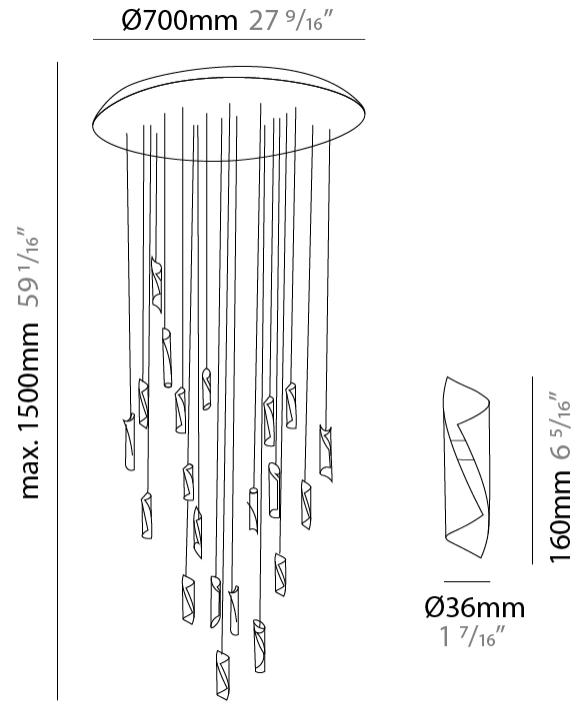

HUE 20 SUSPENSION

D131004-

base number Finish
Options

1. To build a product code in our configurator select the specify button on the base model # product page
2. To build a manual product code on this datasheet choose from the options listed below in blue font and add the suffix to the base model #

GENERAL

Series: HUE
Subseries: Hue 20
Partner: Knikerboker
Division: Design
Installation: Suspension
Product Type: Pendant
Mounting Location: Ceiling
Light Distribution: Direct / Indirect

PHYSICAL

Shape: Abstract
Diameter (mm): 700
Diameter (in): 27 9/16
Height (mm): 160
Height (in): 6 5/16
Max. Overall Height (mm): 1500
Max. Overall Height (in): 59 1/16

Fixture Finish: EWH / EBK / MAN / COF / PRD / SLF / GLF / CLF / BRL / EWS / EWG / EWC / EWR / EBS / EBG / EBC / EBC / EBB / MAS / MAD / MAC / MAB / COS / CGO / CCL / CBL / PRS / PRG / PRC / PRB

Fixture Material: Metal
Cable Details: Silicon Coaxial Cable

ELECTRICAL

Lamp Type: LED
Total Output Wattage (W): 30
Dimming: Phase Dimming (120Vac Only)
Driver Included: Yes
Driver Location: Integrated
Driver Type: Constant Current - Universal
Driver Class: Class 2
Input Voltage (V): 120 - 277
Constant Current (MA): 350
Upon Request: Phase dimming @120Vac only / Non-dimming 277Vac

LED

Number of LEDs: 20
Color Temperature (°K): 3000
Max. Delivered Lumen (lm): 3000
CRI: >80 CRI
Lamp Life (hrs): 50000

OPTICAL

RATINGS AND CERTIFICATIONS

Certified By: Certified for North American Standards
IP rating: IP20