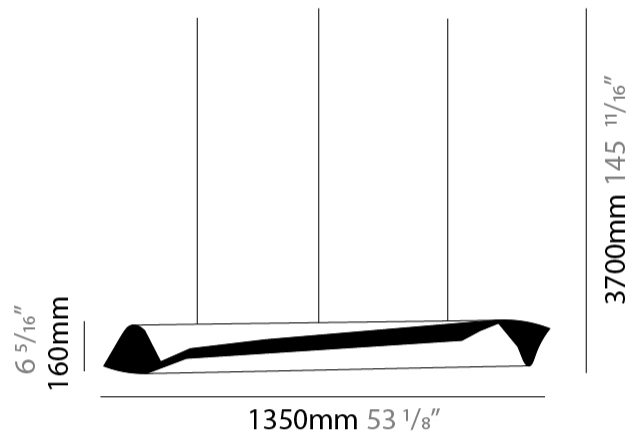

PROJECT	_____
TYPE	_____
SPECIFIER	_____
QUANTITY	_____
DATE	_____

HUE SUSPENSION

D131213-

base number   Finish
Options

1. To build a product code in our configurator select the specify button on the base model # product page
2. To build a manual product code on this datasheet choose from the options listed below in blue font and add the suffix to the base model #

GENERAL

Series: HUE
Partner: Knikerboker
Division: Design
Installation: Suspension
Product Type: Pendant
Mounting Location: Ceiling
Light Distribution: Direct

PHYSICAL

Shape: Abstract
Diameter (mm): 160
Diameter (in): 6 ⁵/₁₆
Height (mm): 1350
Height (in): 53 ¹/₈
Max. Overall Height (mm): 3700
Max. Overall Height (in): 145 ¹¹/₁₆
Fixture Finish: EWH / EBK / MAN / COF / PRD / SLF / GLF / CLF / BRL / EWS / EWG / EWC / EWR / EBS / EBG / EBC / EBC / EBB / MAS / MAD / MAC / MAB / COS / CGO / CCL / CBL / PRS / PRG / PRC / PRB
Fixture Material: Metal
Cable Details: 1 Silicone Cable 2000mm / 78 3/4"

ELECTRICAL

Number of Lamps: 4
Lamp Type: LED Retrofit
Bulb Included: Bulb Not Included
Max. Wattage Per Lamp (W): 4.5
Lamp Base: E26
Input Voltage (V): 120
Upon Request: 277Vac / GU10

LED

OPTICAL

RATINGS AND CERTIFICATIONS

Certified By: Certified for North American Standards
IP rating: IP20