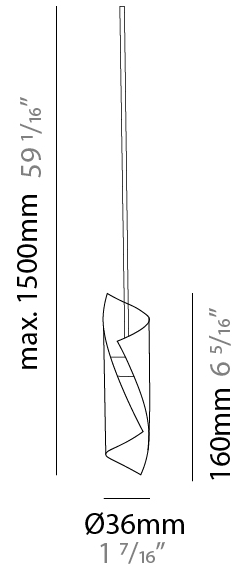

1. To build a product code in our configurator select the specify button on the base model # product page
2. To build a manual product code on this datasheet choose from the options listed below in blue font and add the suffix to the base model #

GENERAL

Series: HUE
Subseries: Hue Single
Partner: Knikerboker
Division: Design
Installation: Suspension
Product Type: Pendant
Mounting Location: Ceiling
Light Distribution: Direct / Indirect

PHYSICAL

Shape: Abstract
Diameter (mm): 36
Diameter (in): 1 ⁷/₁₆"
Height (mm): 160
Height (in): 6 ⁵/₁₆"
Max. Overall Height (mm): 1500
Max. Overall Height (in): 59 ¹/₁₆"

Fixture Finish: EWH / EBK / MAN / COF / PRD / SLF / GLF / CLF / BRL / EWS / EWG / EWC / EWR / EBS / EBG / EBC / EBC / EBB / MAS / MAD / MAC / MAB / COS / CGO / CCL / CBL / PRS / PRG / PRC / PRB

Fixture Material: Metal
Cable Details: 1500mm Silicon Coaxial Cable

ELECTRICAL

Lamp Type: LED
Total Output Wattage (W): 1.5
Dimming: Non-Dimmable
Driver Included: Yes
Driver Location: Integrated
Driver Type: Constant Current - Universal
Driver Class: Class 2
Input Voltage (V): 120 - 277
Constant Current (MA): 350
Upon Request: (See components) Remote: Phase dimming 120Vac

LED

Number of LEDs: 1
Color Temperature (°K): 3000
Max. Delivered Lumen (lm): 150
CRI: >80 CRI
Lamp Life (hrs): 50000

OPTICAL

RATINGS AND CERTIFICATIONS

Certified By: Certified for North American Standards
IP rating: IP20

PROJECT
TYPE
SPECIFIER
QUANTITY
DATE