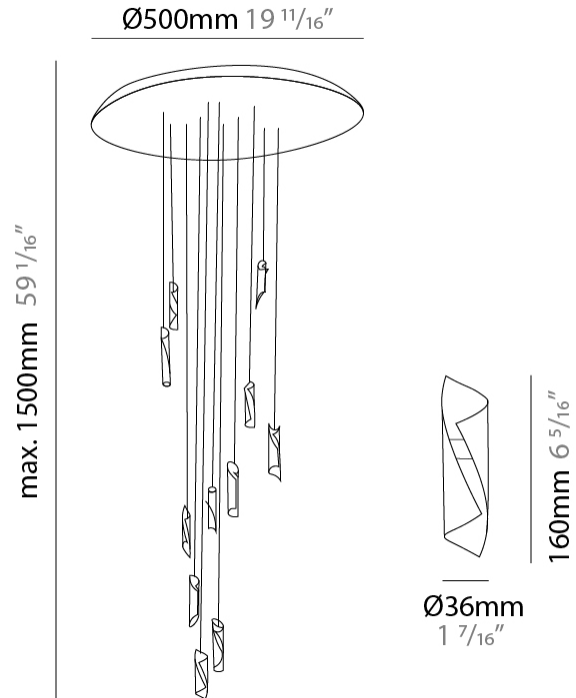

PROJECT
TYPE
SPECIFIER
QUANTITY
DATE

HUE 10 SUSPENSION

D131003-

base number Finish
Options

1. To build a product code in our configurator select the specify button on the base model # product page
2. To build a manual product code on this datasheet choose from the options listed below in blue font and add the suffix to the base model #

GENERAL

Series: HUE
Subseries: Hue 10
Partner: Knikerboker
Division: Design
Installation: Suspension
Product Type: Pendant
Mounting Location: Ceiling
Light Distribution: Direct / Indirect

PHYSICAL

Shape: Abstract
Diameter (mm): 500
Diameter (in): 19 11/16
Height (mm): 160
Height (in): 6 5/16
Max. Overall Height (mm): 1500
Max. Overall Height (in): 59 1/16

Fixture Finish: EWH / EBK / MAN / COF / PRD / SLF / GLF / CLF / BRL / EWS / EWG / EWC / EWR / EBS / EBG / EBC / EBC / EBB / MAS / MAD / MAC / MAB / COS / CGO / CCL / CBL / PRS / PRG / PRC / PRB

Fixture Material: Metal
Cable Details: Silicon Coaxial Cable

ELECTRICAL

Lamp Type: LED
Total Output Wattage (W): 15
Dimming: Non-Dimming / Phase Dimming (120vac Only)
Driver Included: Yes
Driver Location: Integrated
Driver Type: Constant Current - Universal
Driver Class: Class 2
Input Voltage (V): 120 - 277
Constant Current (MA): 350

LED

Number of LEDs: 10
Color Temperature (°K): 3000
Max. Delivered Lumen (lm): 1500
CRI: >80 CRI
Lamp Life (hrs): 50000

OPTICAL

RATINGS AND CERTIFICATIONS

Certified By: Certified for North American Standards
IP rating: IP20