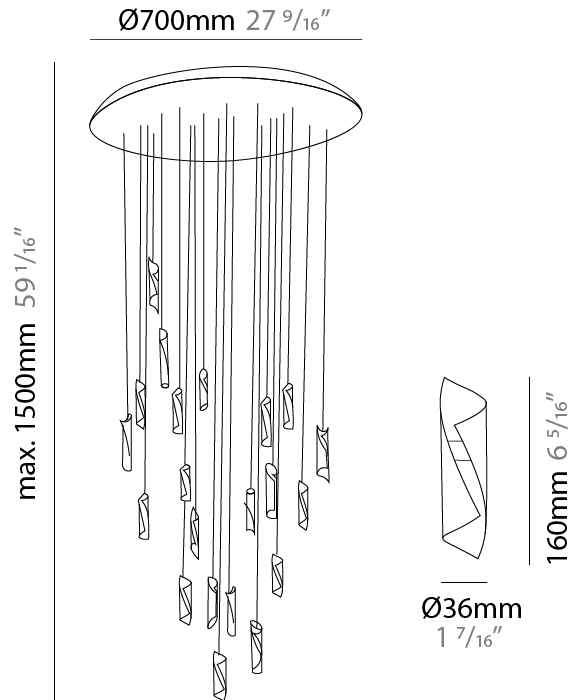

HUE 20 SUSPENSION

D131004- _____
base number

1. To build a product code in our configurator select the specify button on the base model # product page
2. To build a manual product code on this datasheet choose from the options listed below in blue font and add the suffix to the base model #

GENERAL

Series: HUE
Subseries: Hue 20
Brand: Knikerboker
Division: Design
Mounting Type: Suspension
Mounting Location: Ceiling
Subcategory: Ambient

PHYSICAL

Shape: Abstract
Diameter (mm): 700
Diameter (in): 27 ⁹/₁₆"
Height (mm): 160
Height (in): 6 ⁵/₁₆"
Max. Overall Height (mm): 1500
Max. Overall Height (in): 59 ¹/₁₆"
Light Distribution: Direct / Indirect
Fixture Finish: EWH / EBK / MAN / COF / PRD / SLF / GLF / CLF / BRL / EWS / EWG / EWC / EWR / EBS / EBG / EBC / EBC / EBB / MAS / MAD / MAC / MAB / COS / CGO / CCL / CBL / PRS / PRG / PRC / PRB
Fixture Material: Metal
Cable Details: Silicon Coaxial Cable

ELECTRICAL

Lamp Type: LED
Total Output Wattage (W): 30
Dimming: Phase Dimming (120Vac Only)
Driver Included: Yes
Driver Location: Integrated
Driver Type: Constant Current - Universal
Driver Class: Class 2
Input Voltage (V): 120 - 277
Constant Current (MA): 350
Upon Request: Phase dimming @120Vac only / Non-dimming 277Vac

LED

Number of LEDs: 20
Color Temperature (°K): 3000
Max. Delivered Lumen (lm): 3000
CRI: >80 CRI
Lamp Life (hrs): 50000

OPTICAL

RATINGS AND CERTIFICATIONS

Certified By: Certified for North American Standards
IP rating: IP20