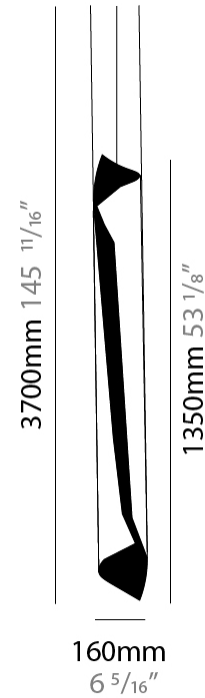

PROJECT
TYPE
SPECIFIER
QUANTITY
DATE

HUE SUSPENSION

D131107-

base number Finish
Options

1. To build a product code in our configurator select the specify button on the base model # product page
2. To build a manual product code on this datasheet choose from the options listed below in blue font and add the suffix to the base model #

GENERAL

Series: HUE
Partner: Knikerboker
Division: Design
Installation: Suspension
Product Type: Pendant
Mounting Location: Ceiling
Light Distribution: Direct

PHYSICAL

Shape: Abstract
Diameter (mm): 160
Diameter (in): 6 5/16
Height (mm): 1350
Height (in): 53 1/8
Max. Overall Height (mm): 3700
Max. Overall Height (in): 145 11/16
Fixture Finish: EWH / EBK / MAN / COF / PRD / SLF / GLF / CLF / BRL / EWS / EWG / EWC / EWR / EBS / EBG / EBC / EBC / EBB / MAS / MAD / MAC / MAB / COS / CGO / CCL / CBL / PRS / PRG / PRC / PRB
Fixture Material: Metal
Cable Details: 2 Silicone Cable 2000mm / 78 3/4"

ELECTRICAL

Number of Lamps: 4
Lamp Type: LED Retrofit
Bulb Included: Bulb Not Included
Max. Wattage Per Lamp (W): 4.5
Lamp Base: E26
Input Voltage (V): 120
Upon Request: 277Vac / GU10

LED

OPTICAL

RATINGS AND CERTIFICATIONS

Certified By: Certified for North American Standards
IP rating: IP20