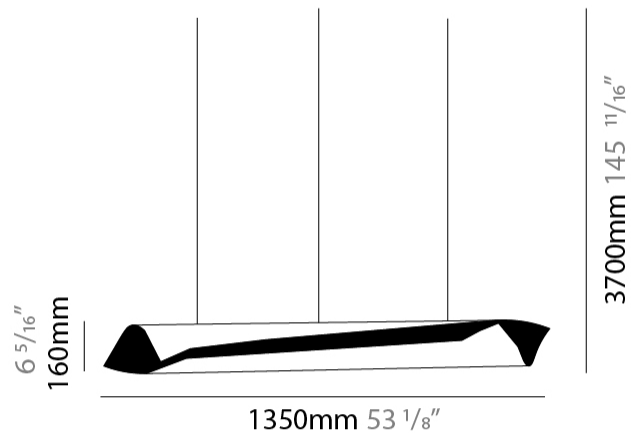

PROJECT	_____
TYPE	_____
SPECIFIER	_____
QUANTITY	_____
DATE	_____

HUE SUSPENSION

D131213-

base number _____
Finish _____
Options _____

1. To build a product code in our configurator select the specify button on the base model # product page
2. To build a manual product code on this datasheet choose from the options listed below in blue font and add the suffix to the base model #

GENERAL

Series: HUE _____
Partner: Knikerboker _____
Division: Design _____
Installation: Suspension _____
Product Type: Pendant _____
Mounting Location: Ceiling _____
Light Distribution: Direct _____

PHYSICAL

Shape: Abstract _____
Diameter (mm): 160 _____
Diameter (in): 6 ⁵/₁₆ _____
Height (mm): 1350 _____
Height (in): 53 ¹/₈ _____
Max. Overall Height (mm): 3700 _____
Max. Overall Height (in): 145 ¹¹/₁₆ _____
Fixture Finish: EWH / EBK / MAN / COF / PRD / SLF / GLF / CLF / BRL / EWS / EWG / EWC / EWR / EBS / EBG / EBC / EBC / EBB / MAS / MAD / MAC / MAB / COS / CGO / CCL / CBL / PRS / PRG / PRC / PRB _____
Fixture Material: Metal _____
Cable Details: 1 Silicone Cable 2000mm / 78 3/4" _____

ELECTRICAL

Number of Lamps: 4 _____
Lamp Type: LED Retrofit _____
Bulb Included: Bulb Not Included _____
Max. Wattage Per Lamp (W): 4.5 _____
Lamp Base: E26 _____
Input Voltage (V): 120 _____
Upon Request: 277Vac / GU10 _____

LED

OPTICAL

RATINGS AND CERTIFICATIONS

Certified By: Certified for North American Standards _____
IP rating: IP20 _____