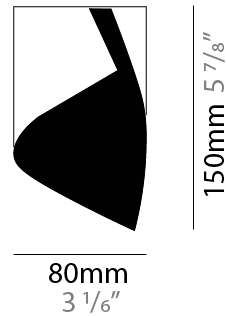

PROJECT	_____
TYPE	_____
SPECIFIER	_____
QUANTITY	_____
DATE	_____

HUE SURFACE

D132003-

base number   Finish
Options

1. To build a product code in our configurator select the specify button on the base model # product page
2. To build a manual product code on this datasheet choose from the options listed below in blue font and add the suffix to the base model #

GENERAL

Series: HUE _____
Partner: Knikerboker _____
Division: Design _____
Installation: Surface _____
Product Type: Downlight _____
Mounting Location: Ceiling _____
Light Distribution: Direct _____

PHYSICAL

Aperture Sizes - Downlights: 3" _____
Shape: Cylinder _____
Diameter (mm): 80 _____
Diameter (in): 3 1/8 _____
Height (mm): 150 _____
Height (in): 5 7/8 _____
Fixture Finish: EWH / EBK / MAN / COF / PRD / SLF / GLF / CLF / BRL / EWS / EWG / EWC / EWR / EBS / EBG / EBC / EBC / EBB / MAS / MAD / MAC / MAB / COS / CGO / CCL / CBL / PRS / PRG / PRC / PRB _____
Fixture Material: Metal _____

ELECTRICAL

Number of Lamps: 1 _____
Lamp Type: LED Retrofit _____
Lamp Shape: MR16 _____
Bulb Included: Bulb Not Included _____
Max. Wattage Per Lamp (W): 8 _____
Lamp Base: GU10 _____
Input Voltage (V): 120 _____

LED

OPTICAL

RATINGS AND CERTIFICATIONS

Certified By: Certified for North American Standards _____
IP rating: IP20 _____