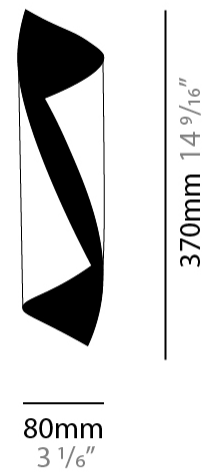

PROJECT
TYPE
SPECIFIER
QUANTITY
DATE

HUE SURFACE

D133062-

base number   Finish
Options

1. To build a product code in our configurator select the specify button on the base model # product page
2. To build a manual product code on this datasheet choose from the options listed below in blue font and add the suffix to the base model #

GENERAL

Series: HUE
Partner: Knikerboker
Division: Design
Installation: Surface
Product Type: Wall Surface
Mounting Location: Wall
Light Distribution: Direct / Indirect

PHYSICAL

Shape: Cylinder
Diameter (mm): 80
Diameter (in): 3 1/8
Height (mm): 370
Height (in): 14 9/16
Fixture Finish: EWH / EBK / MAN / COF / PRD / SLF / GLF / CLF / BRL / EWS / EWG / EWC / EWR / EBS / EBG / EBC / EBC / EBB / MAS / MAD / MAC / MAB / COS / CGO / CCL / CBL / PRS / PRG / PRC / PRB
Fixture Material: Metal

ELECTRICAL

Number of Lamps: 2
Lamp Type: LED Retrofit
Bulb Included: Bulb Not Included
Max. Wattage Per Lamp (W): 2.5
Lamp Base: G9
Input Voltage (V): 120

LED

OPTICAL

RATINGS AND CERTIFICATIONS

Certified By: Certified for North American Standards
IP rating: IP20