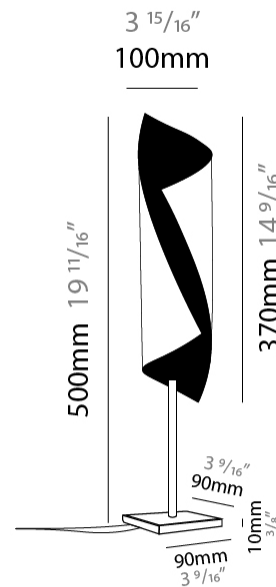

PROJECT
TYPE
SPECIFIER
QUANTITY
DATE

HUE PORTABLE

D134002-

base number Finish
Options

1. To build a product code in our configurator select the specify button on the base model # product page
2. To build a manual product code on this datasheet choose from the options listed below in blue font and add the suffix to the base model #

GENERAL

Series: HUE
Partner: Knikerboker
Division: Design
Installation: Portable
Product Type: Table
Mounting Location: Table
Light Distribution: Direct

PHYSICAL

Shape: Cylinder
Diameter (mm): 100
Diameter (in): 3 ¹⁵/₁₆
Height (mm): 500
Height (in): 19 ¹¹/₁₆
Fixture Finish: EWH / EBK / MAN / COF / PRD / SLF / GLF / CLF / BRL / EWS / EWG / EWC / EWR / EBS / EBG / EBC / EBC / EBB / MAS / MAD / MAC / MAB / COS / CGO / CCL / CBL / PRS / PRG / PRC / PRB

Fixture Material: Metal
Upon Request: Bolt Down

ELECTRICAL

Number of Lamps: 1
Lamp Type: LED Retrofit
Lamp Shape: MR16
Bulb Included: Bulb Not Included
Max. Wattage Per Lamp (W): 8
Lamp Base: GU10
Input Voltage (V): 120

LED

OPTICAL

RATINGS AND CERTIFICATIONS

Certified By: Certified for North American Standards
IP rating: IP20