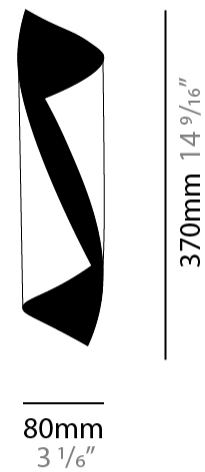

HUE SURFACE

D133062-

base number   Finish
Options

1. To build a product code in our configurator select the specify button on the base model # product page
2. To build a manual product code on this datasheet choose from the options listed below in blue font and add the suffix to the base model #

GENERAL

Series: HUE
Partner: Knikerboker
Division: Design
Installation: Surface
Product Type: Wall Surface
Mounting Location: Wall
Light Distribution: Direct / Indirect

PHYSICAL

Shape: Cylinder
Diameter (mm): 80
Diameter (in): 3 1/8
Height (mm): 370
Height (in): 14 9/16
Fixture Finish: EWH / EBK / MAN / COF / PRD / SLF / GLF / CLF / BRL / EWS / EWG / EWC / EWR / EBS / EBG / EBC / EBC / EBB / MAS / MAD / MAC / MAB / COS / CGO / CCL / CBL / PRS / PRG / PRC / PRB
Fixture Material: Metal

ELECTRICAL

Number of Lamps: 2
Lamp Type: LED Retrofit
Bulb Included: Bulb Not Included
Max. Wattage Per Lamp (W): 2.5
Lamp Base: G9
Input Voltage (V): 120

LED

OPTICAL

RATINGS AND CERTIFICATIONS

Certified By: Certified for North American Standards
IP rating: IP20

PROJECT	_____
TYPE	_____
SPECIFIER	_____
QUANTITY	_____
DATE	_____