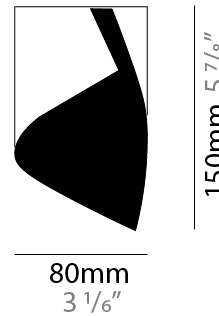

PROJECT
TYPE
SPECIFIER
QUANTITY
DATE

HUE SURFACE

D132003-

base number   Finish
Options

1. To build a product code in our configurator select the specify button on the base model # product page
2. To build a manual product code on this datasheet choose from the options listed below in blue font and add the suffix to the base model #

GENERAL

Series: HUE
Partner: Knikerboker
Division: Design
Installation: Surface
Product Type: Downlight
Mounting Location: Ceiling
Light Distribution: Direct

PHYSICAL

Aperture Sizes - Downlights: 3"
Shape: Cylinder
Diameter (mm): 80
Diameter (in): 3 1/8"
Height (mm): 150
Height (in): 5 7/8"
Fixture Finish: EWH / EBK / MAN / COF / PRD / SLF / GLF / CLF / BRL / EWS / EWG / EWC / EWR / EBS / EBG / EBC / EBC / EBB / MAS / MAD / MAC / MAB / COS / CGO / CCL / CBL / PRS / PRG / PRC / PRB
Fixture Material: Metal

ELECTRICAL

Number of Lamps: 1
Lamp Type: LED Retrofit
Lamp Shape: MR16
Bulb Included: Bulb Not Included
Max. Wattage Per Lamp (W): 8
Lamp Base: GU10
Input Voltage (V): 120

LED

OPTICAL

RATINGS AND CERTIFICATIONS

Certified By: Certified for North American Standards
IP rating: IP20