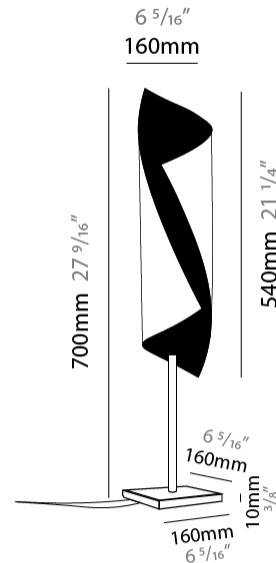

PROJECT	
TYPE	
SPECIFIER	
QUANTITY	
DATE	

HUE PORTABLE

D134098-

base number   Finish
Options

1. To build a product code in our configurator select the specify button on the base model # product page
2. To build a manual product code on this datasheet choose from the options listed below in blue font and add the suffix to the base model #

GENERAL

Series: HUE
Partner: Knikerboker
Division: Design
Installation: Portable
Product Type: Table
Mounting Location: Table
Light Distribution: Direct

PHYSICAL

Shape: Cylinder
Diameter (mm): 160
Diameter (in): 6 ⁵/₁₆
Height (mm): 700
Height (in): 27 ⁹/₁₆
Fixture Finish: EWH / EBK / MAN / COF / PRD / SLF / GLF / CLF / BRL / EWS / EWG / EWC / EWR / EBS / EBG / EBC / EBC / EBB / MAS / MAD / MAC / MAB / COS / CGO / CCL / CBL / PRS / PRG / PRC / PRB
Fixture Material: Metal

ELECTRICAL

Number of Lamps: 2
Lamp Type: LED Retrofit
Bulb Included: Bulb Not Included
Total Output Wattage (W): 16
Max. Wattage Per Lamp (W): 8
Lamp Base: GU10
Input Voltage (V): 120

LED

OPTICAL

RATINGS AND CERTIFICATIONS

Certified By: Certified for North American Standards
IP rating: IP20