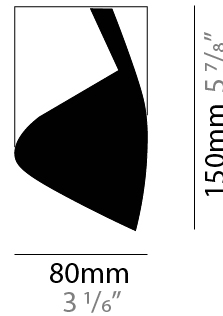

PROJECT	_____
TYPE	_____
SPECIFIER	_____
QUANTITY	_____
DATE	_____

HUE SURFACE

D132003-

base number   Finish
Options

1. To build a product code in our configurator select the specify button on the base model # product page
2. To build a manual product code on this datasheet choose from the options listed below in blue font and add the suffix to the base model #

GENERAL

Series: HUE _____
Partner: Knikerboker _____
Division: Design _____
Installation: Surface _____
Product Type: Downlight _____
Mounting Location: Ceiling _____
Light Distribution: Direct _____

PHYSICAL

Aperture Sizes - Downlights: 3" _____
Shape: Cylinder _____
Diameter (mm): 80 _____
Diameter (in): 3 1/8" _____
Height (mm): 150 _____
Height (in): 5 7/8" _____
Fixture Finish: EWH / EBK / MAN / COF / PRD / SLF / GLF / CLF / BRL / EWS / EWG / EWC / EWR / EBS / EBG / EBC / EBC / EBB / MAS / MAD / MAC / MAB / COS / CGO / CCL / CBL / PRS / PRG / PRC / PRB _____
Fixture Material: Metal _____

ELECTRICAL

Number of Lamps: 1 _____
Lamp Type: LED Retrofit _____
Lamp Shape: MR16 _____
Bulb Included: Bulb Not Included _____
Max. Wattage Per Lamp (W): 8 _____
Lamp Base: GU10 _____
Input Voltage (V): 120 _____

LED

OPTICAL

RATINGS AND CERTIFICATIONS

Certified By: Certified for North American Standards _____
IP rating: IP20 _____