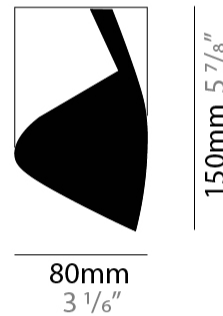

HUE SURFACE

D132003- _____

base number

1. To build a product code in our configurator select the specify button on the base model # product page
2. To build a manual product code on this datasheet choose from the options listed below in blue font and add the suffix to the base model #

GENERAL

Series: HUE
Brand: Knikerboker
Division: Design
Mounting Type: Surface
Mounting Location: Ceiling
Subcategory: Downlight

PHYSICAL

Shape: Cylinder
Diameter (mm): 80
Diameter (in): 3 1/8
Height (mm): 150
Height (in): 5 7/8
Light Distribution: Direct
Fixture Finish: EWH / EBK / MAN / COF / PRD / SLF / GLF / CLF / BRL / EWS / EWG / EWC / EWR / EBS / EBG / EBC / EBC / EBB / MAS / MAD / MAC / MAB / COS / CGO / CCL / CBL / PRS / PRG / PRC / PRB
Fixture Material: Metal

ELECTRICAL

Number of Lamps: 1
Lamp Type: LED Retrofit
Lamp Shape: MR16
Bulb Included: Bulb Not Included
Max. Wattage Per Lamp (W): 8
Lamp Base: GU10
Input Voltage (V): 120

LED

OPTICAL

RATINGS AND CERTIFICATIONS

Certified By: Certified for North American Standards
IP rating: IP20