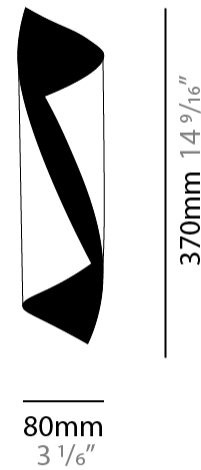

PROJECT
TYPE
SPECIFIER
QUANTITY
DATE

HUE SURFACE

D133062-

base number   Finish
Options

1. To build a product code in our configurator select the specify button on the base model # product page
2. To build a manual product code on this datasheet choose from the options listed below in blue font and add the suffix to the base model #

GENERAL

Series: HUE
Partner: Knikerboker
Division: Design
Installation: Surface
Product Type: Wall Surface
Mounting Location: Wall
Light Distribution: Direct / Indirect

PHYSICAL

Shape: Cylinder
Diameter (mm): 80
Diameter (in): 3 1/8
Height (mm): 370
Height (in): 14 9/16
Fixture Finish: EWH / EBK / MAN / COF / PRD / SLF / GLF / CLF / BRL / EWS / EWG / EWC / EWR / EBS / EBG / EBC / EBC / EBB / MAS / MAD / MAC / MAB / COS / CGO / CCL / CBL / PRS / PRG / PRC / PRB
Fixture Material: Metal

ELECTRICAL

Number of Lamps: 2
Lamp Type: LED Retrofit
Bulb Included: Bulb Not Included
Max. Wattage Per Lamp (W): 2.5
Lamp Base: G9
Input Voltage (V): 120

LED

OPTICAL

RATINGS AND CERTIFICATIONS

Certified By: Certified for North American Standards
IP rating: IP20