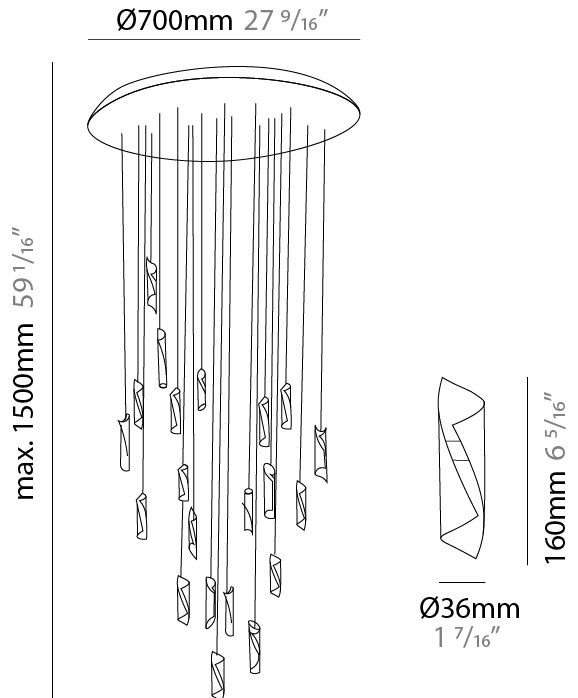

HUE 20 SUSPENSION

D131004- _____
base number

1. To build a product code in our configurator select the specify button on the base model # product page
2. To build a manual product code on this datasheet choose from the options listed below in blue font and add the suffix to the base model #

GENERAL

Series: HUE
Subseries: Hue 20
Brand: Knikerboker
Division: Design
Mounting Type: Suspension
Mounting Location: Ceiling
Subcategory: Ambient

PHYSICAL

Shape: Abstract
Diameter (mm): 700
Diameter (in): 27 9/16
Height (mm): 160
Height (in): 6 5/16
Max. Overall Height (mm): 1500
Max. Overall Height (in): 59 1/16
Light Distribution: Direct / Indirect
Fixture Finish: EWH / EBK / MAN / COF / PRD / SLF / GLF / CLF / BRL / EWS / EWG / EWC / EWR / EBS / EBG / EBC / EBC / EBB / MAS / MAD / MAC / MAB / COS / CGO / CCL / CBL / PRS / PRG / PRC / PRB
Fixture Material: Metal
Cable Details: Silicon Coaxial Cable

ELECTRICAL

Lamp Type: LED
Total Output Wattage (W): 30
Dimming: Phase Dimming (120Vac Only)
Driver Included: Yes
Driver Location: Integrated
Driver Type: Constant Current - Universal
Driver Class: Class 2
Input Voltage (V): 120 - 277
Constant Current (MA): 350
Upon Request: Phase dimming @120Vac only / Non-dimming 277Vac

LED

Number of LEDs: 20
Color Temperature (°K): 3000
Max. Delivered Lumen (lm): 3000
CRI: >80 CRI
Lamp Life (hrs): 50000

OPTICAL

RATINGS AND CERTIFICATIONS

Certified By: Certified for North American Standards
IP rating: IP20