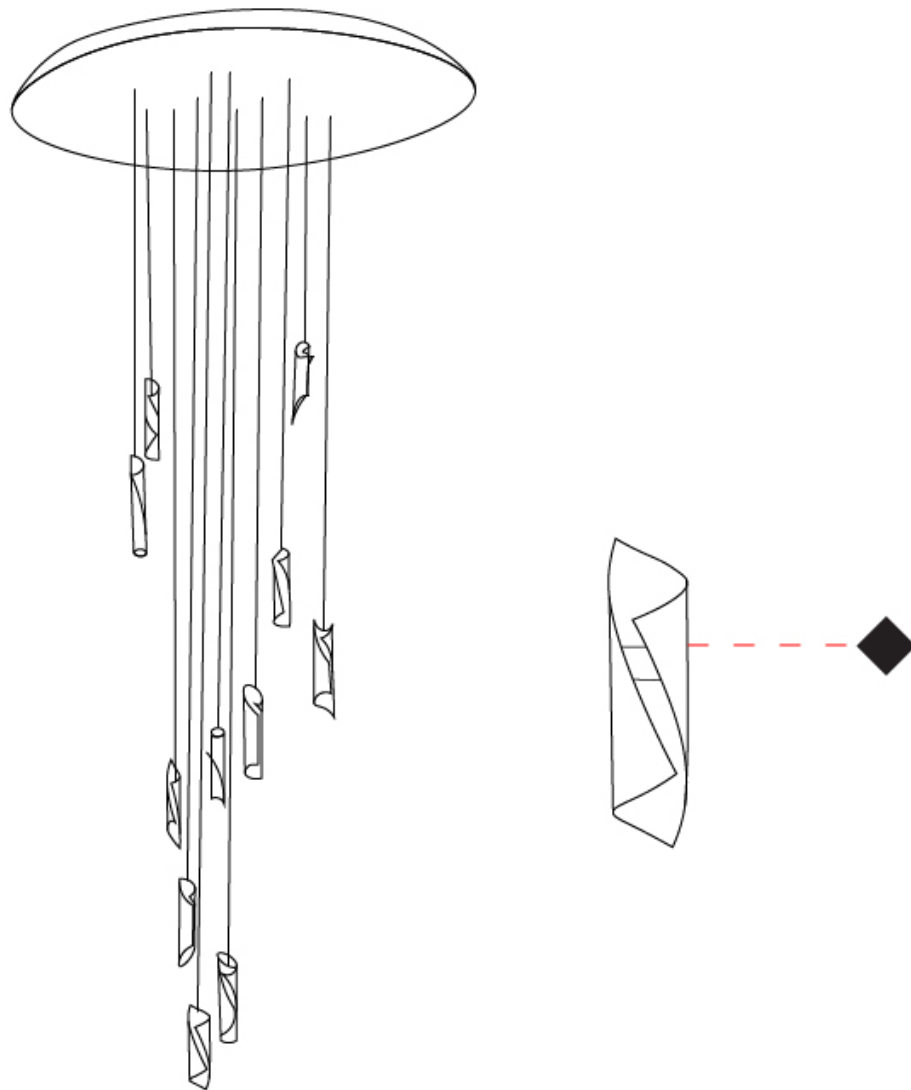

HUE 10 SUSPENSION

D131003-

PROJECT	_____
TYPE	_____
SPECIFIER	_____
QUANTITY	_____
DATE	_____

D