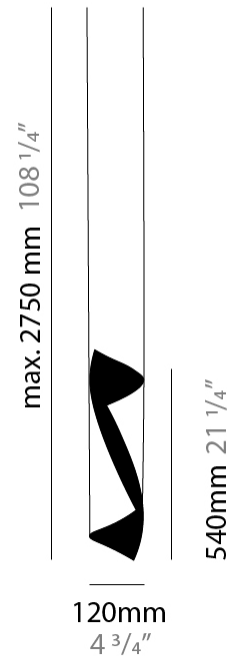

HUE SUSPENSION

D131012-

base number Finish
Options

1. To build a product code in our configurator select the specify button on the base model # product page
2. To build a manual product code on this datasheet choose from the options listed below in blue font and add the suffix to the base model #

GENERAL

Series: HUE
Partner: Knikerboker
Division: Design
Installation: Suspension
Product Type: Pendant
Mounting Location: Ceiling
Light Distribution: Direct

PHYSICAL

Shape: Abstract
Diameter (mm): 120
Diameter (in): 4 3/4
Height (mm): 540
Height (in): 21 1/4
Max. Overall Height (mm): 2750
Max. Overall Height (in): 108 1/4
Fixture Finish: EWH / EBK / MAN / COF / PRD / SLF / GLF / CLF / BRL / EWS / EWG / EWC / EWR / EBS / EBG / EBC / EBC / EBB / MAS / MAD / MAC / MAB / COS / CGO / CCL / CBL / PRS / PRG / PRC / PRB
Fixture Material: Steel
Cable Details: 1 Silicone Cable 2000mm / 78 3/4"

ELECTRICAL

Number of Lamps: 2
Lamp Type: LED Retrofit
Lamp Shape: MR16
Bulb Included: Bulb Not Included
Max. Wattage Per Lamp (W): 6.5
Lamp Base: GU10
Input Voltage (V): 120

LED

OPTICAL

RATINGS AND CERTIFICATIONS

Certified By: Certified for North American Standards
IP rating: IP20

PROJECT
TYPE
SPECIFIER
QUANTITY
DATE