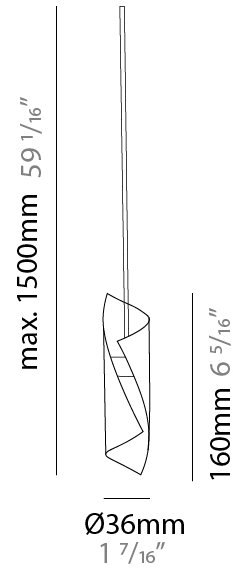

1. To build a product code in our configurator select the specify button on the base model # product page
2. To build a manual product code on this datasheet choose from the options listed below in blue font and add the suffix to the base model #

GENERAL

Series: HUE
Subseries: Hue Single
Partner: Knikerboker
Division: Design
Installation: Suspension
Product Type: Pendant
Mounting Location: Ceiling
Light Distribution: Direct / Indirect

PHYSICAL

Shape: Abstract
Diameter (mm): 36
Diameter (in): 1 7/16
Height (mm): 160
Height (in): 6 5/16
Max. Overall Height (mm): 1500
Max. Overall Height (in): 59 1/16

Fixture Finish: EWH / EBK / MAN / COF / PRD / SLF / GLF / CLF / BRL / EWS / EWG / EWC / EWR / EBS / EBG / EBC / EBC / EBB / MAS / MAD / MAC / MAB / COS / CGO / CCL / CBL / PRS / PRG / PRC / PRB

Fixture Material: Metal
Cable Details: 1500mm Silicon Coaxial Cable

ELECTRICAL

Lamp Type: LED
Total Output Wattage (W): 1.5
Dimming: Non-Dimmable
Driver Included: Yes
Driver Location: Integrated
Driver Type: Constant Current - Universal
Driver Class: Class 2
Input Voltage (V): 120 - 277
Constant Current (MA): 350
Upon Request: (See components) Remote: Phase dimming 120Vac

LED

Number of LEDs: 1
Color Temperature (°K): 3000
Max. Delivered Lumen (lm): 150
CRI: >80 CRI
Lamp Life (hrs): 50000

OPTICAL

RATINGS AND CERTIFICATIONS

Certified By: Certified for North American Standards
IP rating: IP20

PROJECT
TYPE
SPECIFIER
QUANTITY
DATE