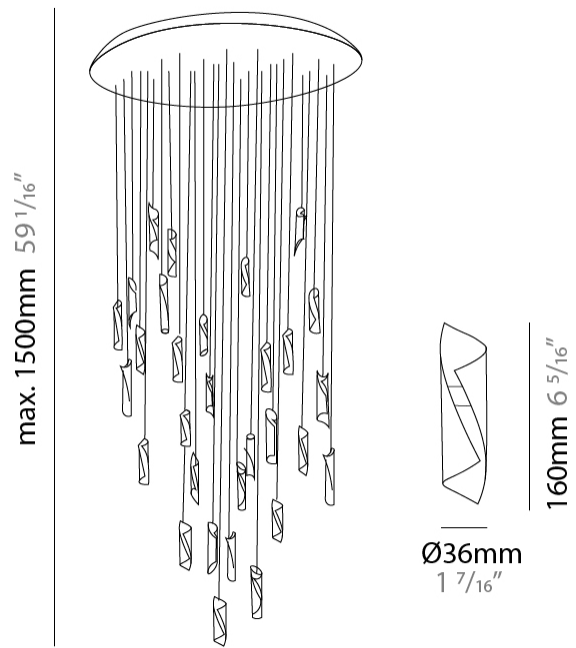

Ø900mm 35 7/16"