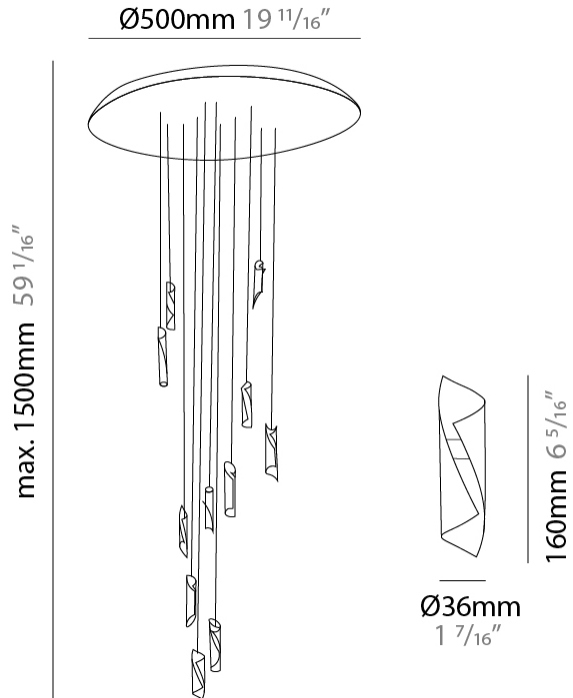

PROJECT
TYPE
SPECIFIER
QUANTITY
DATE

HUE 10 SUSPENSION

D131003-

base number Finish
Options

1. To build a product code in our configurator select the specify button on the base model # product page
2. To build a manual product code on this datasheet choose from the options listed below in blue font and add the suffix to the base model #

GENERAL

Series: HUE
Subseries: Hue 10
Partner: Knikerboker
Division: Design
Installation: Suspension
Product Type: Pendant
Mounting Location: Ceiling
Light Distribution: Direct / Indirect

PHYSICAL

Shape: Abstract
Diameter (mm): 500
Diameter (in): 19 11/16
Height (mm): 160
Height (in): 6 5/16
Max. Overall Height (mm): 1500
Max. Overall Height (in): 59 1/16

Fixture Finish: EWH / EBK / MAN / COF / PRD / SLF / GLF / CLF / BRL / EWS / EWG / EWC / EWR / EBS / EBG / EBC / EBC / EBB / MAS / MAD / MAC / MAB / COS / CGO / CCL / CBL / PRS / PRG / PRC / PRB

Fixture Material: Metal
Cable Details: Silicon Coaxial Cable

ELECTRICAL

Lamp Type: LED
Total Output Wattage (W): 15
Dimming: Non-Dimming / Phase Dimming (120vac Only)
Driver Included: Yes
Driver Location: Integrated
Driver Type: Constant Current - Universal
Driver Class: Class 2
Input Voltage (V): 120 - 277
Constant Current (MA): 350

LED

Number of LEDs: 10
Color Temperature (°K): 3000
Max. Delivered Lumen (lm): 1500
CRI: >80 CRI
Lamp Life (hrs): 50000

OPTICAL

RATINGS AND CERTIFICATIONS

Certified By: Certified for North American Standards
IP rating: IP20