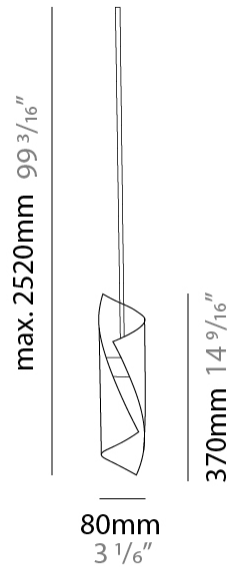

HUE SUSPENSION

D131006- _____
base number

1. To build a product code in our configurator select the specify button on the base model # product page
2. To build a manual product code on this datasheet choose from the options listed below in blue font and add the suffix to the base model #

GENERAL

Series: HUE
Brand: Knikerboker
Division: Design
Mounting Type: Suspension
Mounting Location: Ceiling
Subcategory: Pendant

PHYSICAL

Shape: Abstract
Diameter (mm): 80
Diameter (in): 3 1/8
Height (mm): 370
Height (in): 14 9/16
Max. Overall Height (mm): 2520
Max. Overall Height (in): 99 3/16
Light Distribution: Direct / Indirect
Fixture Finish: EWH / EBK / MAN / COF / PRD / SLF / GLF / CLF / BRL / EWS / EWG / EWC / EWR / EBS / EBG / EBC / EBC / EBB / MAS / MAD / MAC / MAB / COS / CGO / CCL / CBL / PRS / PRG / PRC / PRB
Fixture Material: Metal
Cable Details: 1 Silicone Cable 2000mm / 78 3/4"

ELECTRICAL

Number of Lamps: 1
Lamp Type: LED Retrofit
Lamp Shape: MR16
Bulb Included: Bulb Not Included
Max. Wattage Per Lamp (W): 6.5
Lamp Base: GU10
Input Voltage (V): 120

LED

OPTICAL

Optic°: 25

RATINGS AND CERTIFICATIONS

Certified By: Certified for North American Standards
IP rating: IP20

PROJECT _____

TYPE _____

SPECIFIER _____

QUANTITY _____

DATE _____