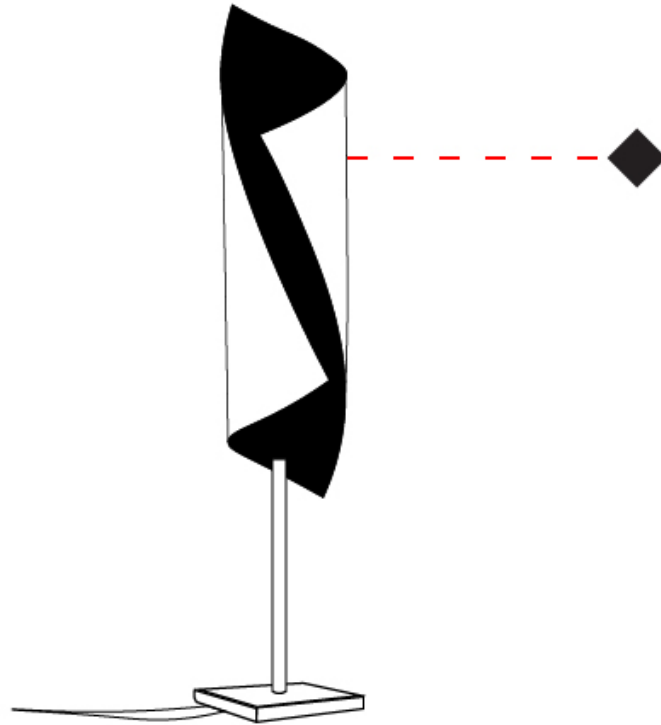

HUE PORTABLE

D134002-

PROJECT

TYPE

SPECIFIER

QUANTITY

DATE

D