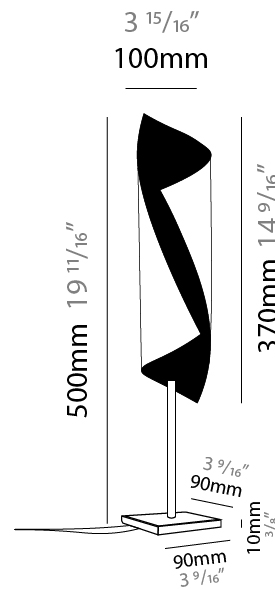

PROJECT
TYPE
SPECIFIER
QUANTITY
DATE

HUE PORTABLE

D134002-

base number   Finish
Options

1. To build a product code in our configurator select the specify button on the base model # product page
2. To build a manual product code on this datasheet choose from the options listed below in blue font and add the suffix to the base model #

GENERAL

Series: HUE
Partner: Knikerboker
Division: Design
Installation: Portable
Product Type: Table
Mounting Location: Table
Light Distribution: Direct

PHYSICAL

Shape: Cylinder
Diameter (mm): 100
Diameter (in): 3 ¹⁵/₁₆
Height (mm): 500
Height (in): 19 ¹¹/₁₆
Fixture Finish: EWH / EBK / MAN / COF / PRD / SLF / GLF / CLF / BRL / EWS / EWG / EWC / EWR / EBS / EBG / EBC / EBC / EBB / MAS / MAD / MAC / MAB / COS / CGO / CCL / CBL / PRS / PRG / PRC / PRB

Fixture Material: Metal
Upon Request: Bolt Down

ELECTRICAL

Number of Lamps: 1
Lamp Type: LED Retrofit
Lamp Shape: MR16
Bulb Included: Bulb Not Included
Max. Wattage Per Lamp (W): 8
Lamp Base: GU10
Input Voltage (V): 120

LED

OPTICAL

RATINGS AND CERTIFICATIONS

Certified By: Certified for North American Standards
IP rating: IP20