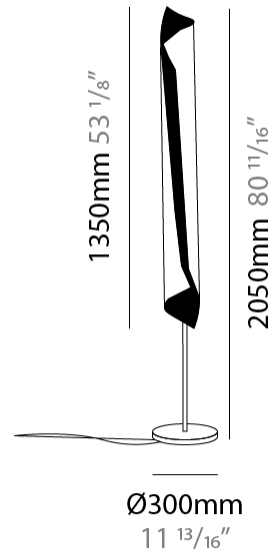

PROJECT	_____
TYPE	_____
SPECIFIER	_____
QUANTITY	_____
DATE	_____

HUE PORTABLE

D134027-

base number   Finish
Options

1. To build a product code in our configurator select the specify button on the base model # product page
2. To build a manual product code on this datasheet choose from the options listed below in blue font and add the suffix to the base model #

GENERAL

Series: HUE
Partner: Knikerboker
Division: Design
Installation: Portable
Product Type: Floor
Mounting Location: Floor
Light Distribution: Direct

PHYSICAL

Shape: Cylinder
Diameter (mm): 300
Diameter (in): 11 ¹³/₁₆
Height (mm): 2050
Height (in): 80 ¹¹/₁₆
Fixture Finish: EWH / EBK / MAN / COF / PRD / SLF / GLF / CLF / BRL / EWS / EWG / EWC / EWR / EBS / EBG / EBC / EBC / EBB / MAS / MAD / MAC / MAB / COS / CGO / CCL / CBL / PRS / PRG / PRC / PRB

Fixture Material: Metal
Upon Request: Bolt Down

ELECTRICAL

Number of Lamps: 4
Lamp Type: LED Retrofit
Bulb Included: Bulb Not Included
Max. Wattage Per Lamp (W): 4.5
Lamp Base: E26
Input Voltage (V): 120
Upon Request: 277Vac / GU10

LED

OPTICAL

RATINGS AND CERTIFICATIONS

Certified By: Certified for North American Standards
IP rating: IP20