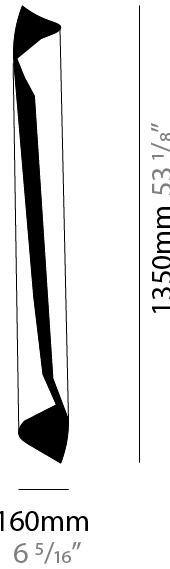

PROJECT	
TYPE	
SPECIFIER	
QUANTITY	
DATE	

HUE SURFACE

D133031-

base number   Finish
Options

1. To build a product code in our configurator select the specify button on the base model # product page
2. To build a manual product code on this datasheet choose from the options listed below in blue font and add the suffix to the base model #

GENERAL

Series: HUE
Partner: Knikerboker
Division: Design
Installation: Surface
Product Type: Wall Surface
Mounting Location: Wall
Light Distribution: Direct

PHYSICAL

Shape: Cylinder
Diameter (mm): 160
Diameter (in): 6 ⁵/₁₆
Height (mm): 1350
Height (in): 53 ¹/₈
Extension (mm): 196
Extension (in): 7 ¹¹/₁₆

Fixture Finish: EWH / EBK / MAN / COF / PRD / SLF / GLF / CLF / BRL / EWS / EWG / EWC / EWR / EBS / EBG / EBC / EBC / EBB / MAS / MAD / MAC / MAB / COS / CGO / CCL / CBL / PRS / PRG / PRC / PRB

Fixture Material: Metal

ELECTRICAL

Number of Lamps: 4
Lamp Type: LED Retrofit
Lamp Shape: MR16
Bulb Included: Bulb Not Included
Max. Wattage Per Lamp (W): 4.5
Lamp Base: E26
Input Voltage (V): 120
Upon Request: 277Vac / GU10

LED

OPTICAL

RATINGS AND CERTIFICATIONS

Certified By: Certified for North American Standards
IP rating: IP20