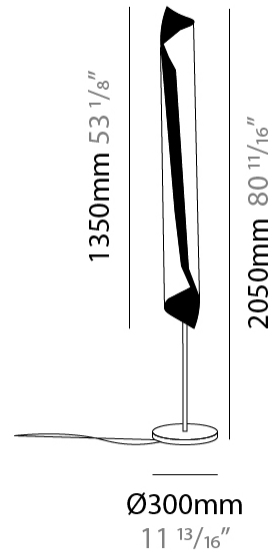

PROJECT
TYPE
SPECIFIER
QUANTITY
DATE

HUE PORTABLE

D134027-

base number   Finish
Options

1. To build a product code in our configurator select the specify button on the base model # product page
2. To build a manual product code on this datasheet choose from the options listed below in blue font and add the suffix to the base model #

GENERAL

Series: HUE
Partner: Knikerboker
Division: Design
Installation: Portable
Product Type: Floor
Mounting Location: Floor
Light Distribution: Direct

PHYSICAL

Shape: Cylinder
Diameter (mm): 300
Diameter (in): 11 ¹³/₁₆
Height (mm): 2050
Height (in): 80 ¹¹/₁₆
Fixture Finish: EWH / EBK / MAN / COF / PRD / SLF / GLF / CLF / BRL / EWS / EWG / EWC / EWR / EBS / EBG / EBC / EBC / EBB / MAS / MAD / MAC / MAB / COS / CGO / CCL / CBL / PRS / PRG / PRC / PRB

Fixture Material: Metal
Upon Request: Bolt Down

ELECTRICAL

Number of Lamps: 4
Lamp Type: LED Retrofit
Bulb Included: Bulb Not Included
Max. Wattage Per Lamp (W): 4.5
Lamp Base: E26
Input Voltage (V): 120
Upon Request: 277Vac / GU10

LED

OPTICAL

RATINGS AND CERTIFICATIONS

Certified By: Certified for North American Standards
IP rating: IP20