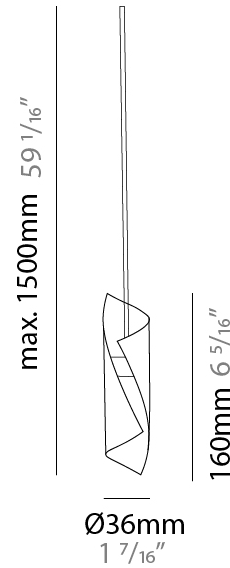

1. To build a product code in our configurator select the specify button on the base model # product page
2. To build a manual product code on this datasheet choose from the options listed below in blue font and add the suffix to the base model #

GENERAL

Series: HUE
Subseries: Hue Single
Partner: Knikerboker
Division: Design
Installation: Suspension
Product Type: Pendant
Mounting Location: Ceiling
Light Distribution: Direct / Indirect

PHYSICAL

Shape: Abstract
Diameter (mm): 36
Diameter (in): 1 7/16
Height (mm): 160
Height (in): 6 5/16
Max. Overall Height (mm): 1500
Max. Overall Height (in): 59 1/16

Fixture Finish: EWH / EBK / MAN / COF / PRD / SLF / GLF / CLF / BRL / EWS / EWG / EWC / EWR / EBS / EBG / EBC / EBC / EBB / MAS / MAD / MAC / MAB / COS / CGO / CCL / CBL / PRS / PRG / PRC / PRB

Fixture Material: Metal
Cable Details: 1500mm Silicon Coaxial Cable

ELECTRICAL

Lamp Type: LED
Total Output Wattage (W): 1.5
Dimming: Non-Dimmable
Driver Included: Yes
Driver Location: Integrated
Driver Type: Constant Current - Universal
Driver Class: Class 2
Input Voltage (V): 120 - 277
Constant Current (mA): 350
Upon Request: (See components) Remote: Phase dimming 120Vac

LED

Number of LEDs: 1
Color Temperature (°K): 3000
Max. Delivered Lumen (lm): 150
CRI: >80 CRI
Lamp Life (hrs): 50000

OPTICAL

RATINGS AND CERTIFICATIONS

Certified By: Certified for North American Standards
IP rating: IP20

PROJECT
TYPE
SPECIFIER
QUANTITY
DATE