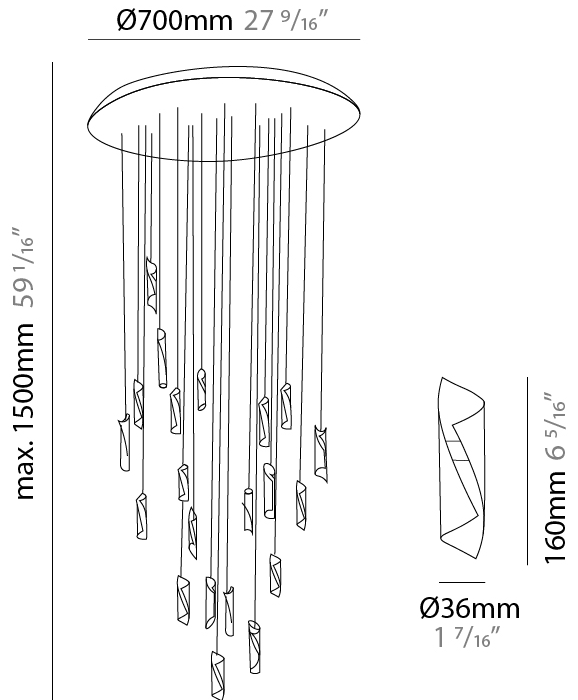

HUE 20 SUSPENSION

D131004- _____
base number

1. To build a product code in our configurator select the specify button on the base model # product page
2. To build a manual product code on this datasheet choose from the options listed below in blue font and add the suffix to the base model #

GENERAL

Series: HUE
Subseries: Hue 20
Brand: Knikerboker
Division: Design
Mounting Type: Suspension
Mounting Location: Ceiling
Subcategory: Ambient

PHYSICAL

Shape: Abstract
Diameter (mm): 700
Diameter (in): 27 9/16
Height (mm): 160
Height (in): 6 5/16
Max. Overall Height (mm): 1500
Max. Overall Height (in): 59 1/16
Light Distribution: Direct / Indirect
Fixture Finish: EWH / EBK / MAN / COF / PRD / SLF / GLF / CLF / BRL / EWS / EWG / EWC / EWR / EBS / EBG / EBC / EBC / EBB / MAS / MAD / MAC / MAB / COS / CGO / CCL / CBL / PRS / PRG / PRC / PRB
Fixture Material: Metal
Cable Details: Silicon Coaxial Cable

ELECTRICAL

Lamp Type: LED
Total Output Wattage (W): 30
Dimming: Phase Dimming (120Vac Only)
Driver Included: Yes
Driver Location: Integrated
Driver Type: Constant Current - Universal
Driver Class: Class 2
Input Voltage (V): 120 - 277
Constant Current (MA): 350
Upon Request: Phase dimming @120Vac only / Non-dimming 277Vac

LED

Number of LEDs: 20
Color Temperature (°K): 3000
Max. Delivered Lumen (lm): 3000
CRI: >80 CRI
Lamp Life (hrs): 50000

OPTICAL

RATINGS AND CERTIFICATIONS

Certified By: Certified for North American Standards
IP rating: IP20