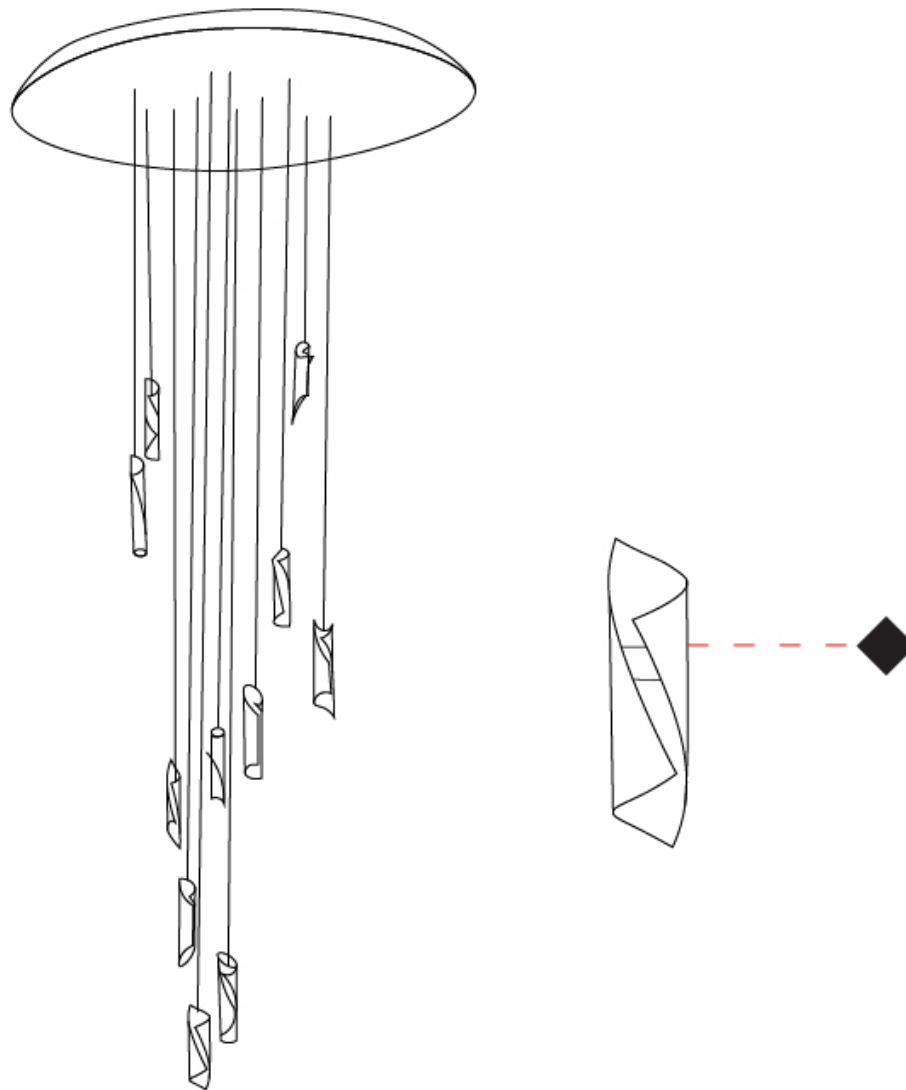

HUE 10 SUSPENSION

D131003-

PROJECT

TYPE

SPECIFIER

QUANTITY

DATE

D