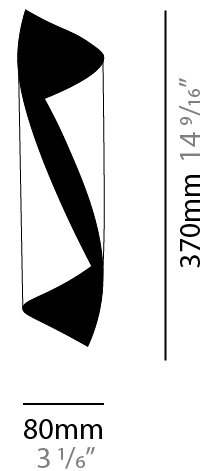

HUE SURFACE

D133062- _____
base number

1. To build a product code in our configurator select the specify button on the base model # product page
2. To build a manual product code on this datasheet choose from the options listed below in blue font and add the suffix to the base model #

GENERAL

Series: HUE
Brand: Knikerboker
Division: Design
Mounting Type: Surface
Mounting Location: Wall

PHYSICAL

Shape: Cylinder
Diameter (mm): 80
Diameter (in): 3 1/8
Height (mm): 370
Height (in): 14 9/16
Light Distribution: Direct / Indirect
Fixture Finish: EWH / EBK / MAN / COF / PRD / SLF / GLF / CLF / BRL / EWS / EWG / EWC / EWR / EBS / EBG / EBC / EBC / EBB / MAS / MAD / MAC / MAB / COS / CGO / CCL / CBL / PRS / PRG / PRC / PRB
Fixture Material: Metal

ELECTRICAL

Number of Lamps: 2
Lamp Type: LED Retrofit
Bulb Included: Bulb Not Included
Max. Wattage Per Lamp (W): 2.5
Lamp Base: G9
Input Voltage (V): 120

LED

OPTICAL

RATINGS AND CERTIFICATIONS

Certified By: Certified for North American Standards
IP rating: IP20

PROJECT	_____
TYPE	_____
SPECIFIER	_____
QUANTITY	_____
DATE	_____