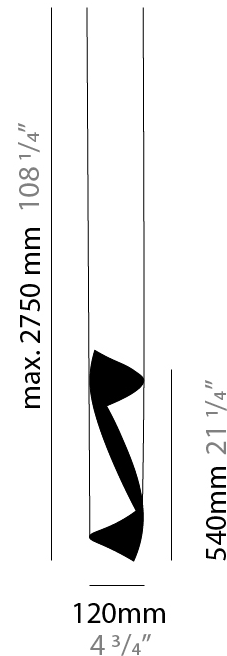

PROJECT
TYPE
SPECIFIER
QUANTITY
DATE

HUE SUSPENSION

D131012-

base number   Finish
Options

1. To build a product code in our configurator select the specify button on the base model # product page
2. To build a manual product code on this datasheet choose from the options listed below in blue font and add the suffix to the base model #

GENERAL

Series: HUE
Brand: Knikerboker
Division: Design
Mounting Type: Suspension
Mounting Location: Ceiling
Subcategory: Pendant

PHYSICAL

Shape: Abstract
Diameter (mm): 120
Diameter (in): 4 3/4
Height (mm): 540
Height (in): 21 1/4
Max. Overall Height (mm): 2750
Max. Overall Height (in): 108 1/4
Light Distribution: Direct / Indirect / Downlight
Fixture Finish: BRL / BFM / BRW / CLF / CLM / CLW / GLF / GLM / GLW / MBK / SLF / SLM / SLW / WHI
Fixture Material: Metal
Cable Details: 1 Silicone Cable 2000mm / 78 3/4"

ELECTRICAL

Number of Lamps: 2
Lamp Type: LED Retrofit
Lamp Shape: MR16
Bulb Included: Bulb Not Included
Max. Wattage Per Lamp (W): 6.5
Lamp Base: GU10
Input Voltage (V): 120

LED

OPTICAL

RATINGS AND CERTIFICATIONS

Certified By: Certified for North American Standards
IP rating: IP20