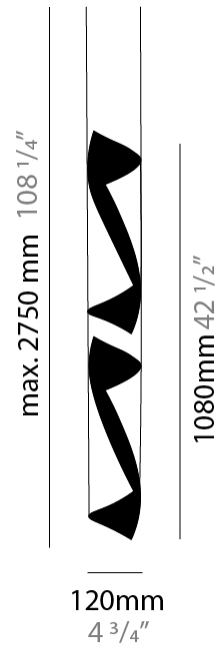

HUE SUSPENSION

D131018-

base number   Finish
Options

1. To build a product code in our configurator select the specify button on the base model # product page
2. To build a manual product code on this datasheet choose from the options listed below in blue font and add the suffix to the base model #

GENERAL

Series: HUE
Brand: Knikerboker
Division: Design
Mounting Type: Suspension
Mounting Location: Ceiling
Subcategory: Pendant

PHYSICAL

Shape: Abstract
Diameter (mm): 120
Diameter (in): 4 3/4
Height (mm): 1100
Height (in): 43 5/16
Max. Overall Height (mm): 2750
Max. Overall Height (in): 108 1/4
Light Distribution: Direct / Indirect
Fixture Finish: BRL / BFM / BRW / CLF / CLM / CLW / GLF / GLM / GLW / MBK / SLF / SLM / SLW / WHI
Fixture Material: Metal
Cable Details: 1 Silicone Cable 2000mm / 78 3/4"

ELECTRICAL

Number of Lamps: 4
Lamp Type: LED Retrofit
Lamp Shape: MR16
Bulb Included: Bulb Not Included
Max. Wattage Per Lamp (W): 6.5
Lamp Base: GU10
Input Voltage (V): 120

LED

OPTICAL

RATINGS AND CERTIFICATIONS

Certified By: Certified for North American Standards
IP rating: IP20

PROJECT	_____
TYPE	_____
SPECIFIER	_____
QUANTITY	_____
DATE	_____