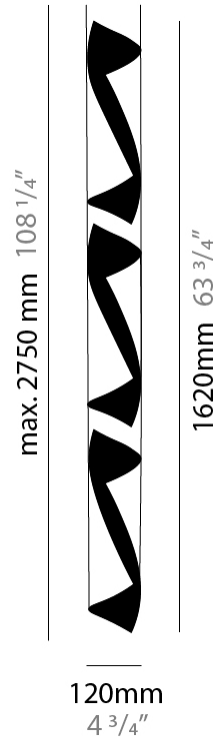

PROJECT
TYPE
SPECIFIER
QUANTITY
DATE

HUE SUSPENSION

D131024-

base number   Finish
Options

1. To build a product code in our configurator select the specify button on the base model # product page
2. To build a manual product code on this datasheet choose from the options listed below in blue font and add the suffix to the base model #

GENERAL

Series: HUE
Brand: Knikerboker
Division: Design
Mounting Type: Suspension
Mounting Location: Ceiling
Subcategory: Pendant

PHYSICAL

Shape: Abstract
Diameter (mm): 120
Diameter (in): 4 3/4
Height (mm): 1620
Height (in): 63 3/4
Max. Overall Height (mm): 2750
Max. Overall Height (in): 108 1/4
Light Distribution: Direct / Indirect
Fixture Finish: BRL / BFM / BRW / CLF / CLM / CLW / GLF / GLM / GLW / MBK / SLF / SLM / SLW / WHI
Fixture Material: Metal
Cable Details: 1 Silicone Cable 2000mm / 78 3/4"

ELECTRICAL

Number of Lamps: 6
Lamp Type: LED Retrofit
Lamp Shape: MR16
Bulb Included: Bulb Not Included
Max. Wattage Per Lamp (W): 6.5
Lamp Base: GU10
Input Voltage (V): 120

LED

OPTICAL

RATINGS AND CERTIFICATIONS

Certified By: Certified for North American Standards
IP rating: IP20