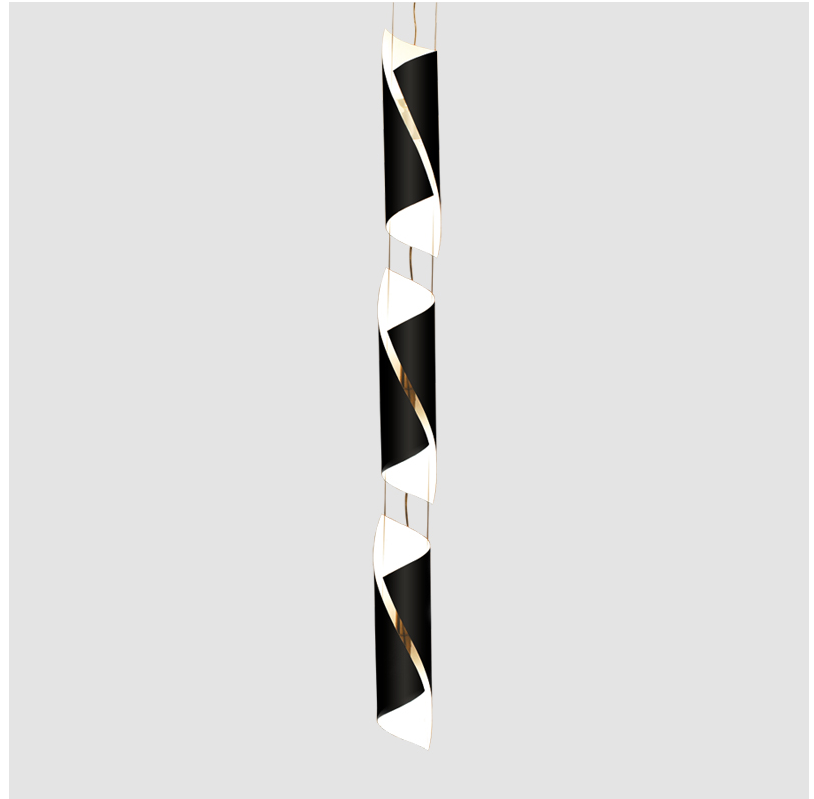

PROJECT
TYPE
SPECIFIER
QUANTITY
DATE

HUE SUSPENSION

D131024-

base number   Finish
Options

1. To build a product code in our configurator select the specify button on the base model # product page
2. To build a manual product code on this datasheet choose from the options listed below in blue font and add the suffix to the base model #

GENERAL

Series: HUE
Brand: Knikerboker
Division: Design
Mounting Type: Suspension
Mounting Location: Ceiling
Subcategory: Pendant

PHYSICAL

Shape: Abstract
Diameter (mm): 120
Diameter (in): 4 3/4
Height (mm): 1620
Height (in): 63 3/4
Max. Overall Height (mm): 2750
Max. Overall Height (in): 108 1/4
Light Distribution: Direct / Indirect
Fixture Finish: BRL / BFM / BRW / CLF / CLM / CLW / GLF / GLM / GLW / MBK / SLF / SLM / SLW / WHI
Fixture Material: Metal
Cable Details: 1 Silicone Cable 2000mm / 78 3/4"

ELECTRICAL

Number of Lamps: 6
Lamp Type: LED Retrofit
Lamp Shape: MR16
Bulb Included: Bulb Not Included
Max. Wattage Per Lamp (W): 6.5
Lamp Base: GU10
Input Voltage (V): 120

LED

OPTICAL

RATINGS AND CERTIFICATIONS

Certified By: Certified for North American Standards
IP rating: IP20