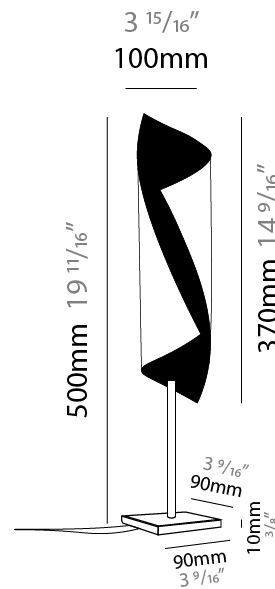

PROJECT
TYPE
SPECIFIER
QUANTITY
DATE

HUE PORTABLE

D134002-

base number Finish
Options

1. To build a product code in our configurator select the specify button on the base model # product page
2. To build a manual product code on this datasheet choose from the options listed below in blue font and add the suffix to the base model #

GENERAL

Series: HUE
Brand: Knikerboker
Division: Design
Mounting Type: Portable
Mounting Location: Table
Subcategory: Table

PHYSICAL

Shape: Cylinder
Diameter (mm): 100
Diameter (in): 3 ¹⁵/₁₆
Height (mm): 500
Height (in): 19 ¹¹/₁₆
Light Distribution: Direct / Indirect
Fixture Finish: BRL / BFM / BRW / CLF / CLM / CLW / GLF / GLM / GLW / MBK / SLF / SLM / SLW / WHI
Fixture Material: Metal
Upon Request: Bolt Down

ELECTRICAL

Number of Lamps: 1
Lamp Type: LED Retrofit
Lamp Shape: MR16
Bulb Included: Bulb Not Included
Max. Wattage Per Lamp (W): 8
Lamp Base: GU10
Input Voltage (V): 120

LED

OPTICAL

RATINGS AND CERTIFICATIONS

Certified By: Certified for North American Standards
IP rating: IP20