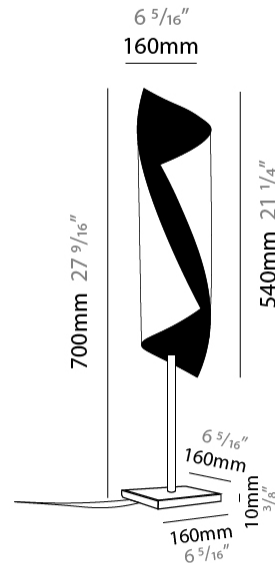

PROJECT
TYPE
SPECIFIER
QUANTITY
DATE

HUE PORTABLE

D134098-

base number   Finish
Options

1. To build a product code in our configurator select the specify button on the base model # product page
2. To build a manual product code on this datasheet choose from the options listed below in blue font and add the suffix to the base model #

GENERAL

Series: HUE
Brand: Knikerboker
Division: Design
Mounting Type: Portable
Mounting Location: Table
Subcategory: Table

PHYSICAL

Shape: Cylinder
Diameter (mm): 160
Diameter (in): 6 ⁵/₁₆
Height (mm): 700
Height (in): 27 ⁹/₁₆
Light Distribution: Direct / Indirect
Fixture Finish: BRL /BFM / BRW / CLF / CLM / CLW / GLF / GLM / GLW / MBK / SLF / SLM / SLW / WHI
Fixture Material: Metal

ELECTRICAL

Number of Lamps: 2
Lamp Type: LED Retrofit
Bulb Included: Bulb Not Included
Total Output Wattage (W): 16
Max. Wattage Per Lamp (W): 8
Lamp Base: GU10
Input Voltage (V): 120

LED

OPTICAL

RATINGS AND CERTIFICATIONS

Certified By: Certified for North American Standards
IP rating: IP20