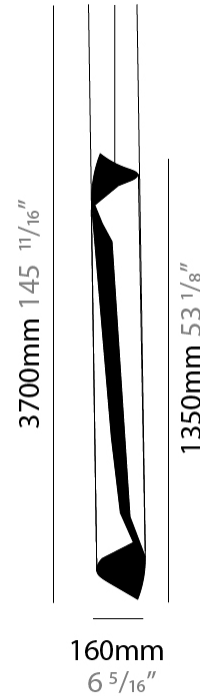

HUE SUSPENSION

D131107- _____
base number

1. To build a product code in our configurator select the specify button on the base model # product page
2. To build a manual product code on this datasheet choose from the options listed below in blue font and add the suffix to the base model #

GENERAL

Series: HUE
Brand: Knikerboker
Division: Design
Mounting Type: Suspension
Mounting Location: Ceiling
Subcategory: Pendant

PHYSICAL

Shape: Abstract
Diameter (mm): 160
Diameter (in): 6 ⁵/₁₆
Height (mm): 1350
Height (in): 53 ¹/₈
Max. Overall Height (mm): 3700
Max. Overall Height (in): 145 ¹¹/₁₆
Light Distribution: Direct / Indirect
Fixture Finish: EWH / EBK / MAN / COF / PRD / SLF / GLF / CLF / BRL / EWS / EWG / EWC / EWR / EBS / EBG / EBC / EBC / EBB / MAS / MAD / MAC / MAB / COS / CGO / CCL / CBL / PRS / PRG / PRC / PRB
Fixture Material: Metal
Cable Details: 2 Silicone Cable 2000mm / 78 3/4"

ELECTRICAL

Number of Lamps: 4
Lamp Type: LED Retrofit
Bulb Included: Bulb Not Included
Max. Wattage Per Lamp (W): 4.5
Lamp Base: E26
Input Voltage (V): 120
Upon Request: 277Vac / GU10

LED

OPTICAL

RATINGS AND CERTIFICATIONS

Certified By: Certified for North American Standards
IP rating: IP20

PROJECT	_____
TYPE	_____
SPECIFIER	_____
QUANTITY	_____
DATE	_____