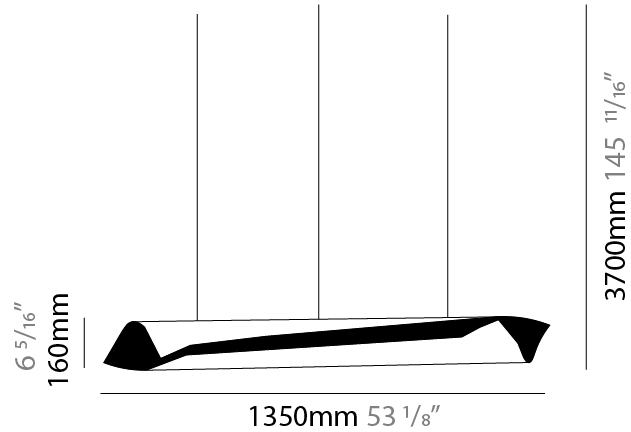

PROJECT	
TYPE	
SPECIFIER	
QUANTITY	
DATE	

HUE SUSPENSION

D131213- _____
base number

1. To build a product code in our configurator select the specify button on the base model # product page
2. To build a manual product code on this datasheet choose from the options listed below in blue font and add the suffix to the base model #

GENERAL

Series: HUE
Brand: Knikerboker
Division: Design
Mounting Type: Suspension
Mounting Location: Ceiling
Subcategory: Pendant

PHYSICAL

Shape: Abstract
Diameter (mm): 160
Diameter (in): 6 ⁵/₁₆
Height (mm): 1350
Height (in): 53 ¹/₈
Max. Overall Height (mm): 3700
Max. Overall Height (in): 145 ¹¹/₁₆
Light Distribution: Direct / Indirect
Fixture Finish: EWH / EBK / MAN / COF / PRD / SLF / GLF / CLF / BRL / EWS / EWG / EWC / EWR / EBS / EBG / EBC / EBC / EBB / MAS / MAD / MAC / MAB / COS / CGO / CCL / CBL / PRS / PRG / PRC / PRB
Fixture Material: Metal
Cable Details: 1 Silicone Cable 2000mm / 78 3/4"

ELECTRICAL

Number of Lamps: 4
Lamp Type: LED Retrofit
Bulb Included: Bulb Not Included
Max. Wattage Per Lamp (W): 4.5
Lamp Base: E26
Input Voltage (V): 120
Upon Request: 277Vac / GU10

LED

OPTICAL

RATINGS AND CERTIFICATIONS

Certified By: Certified for North American Standards
IP rating: IP20