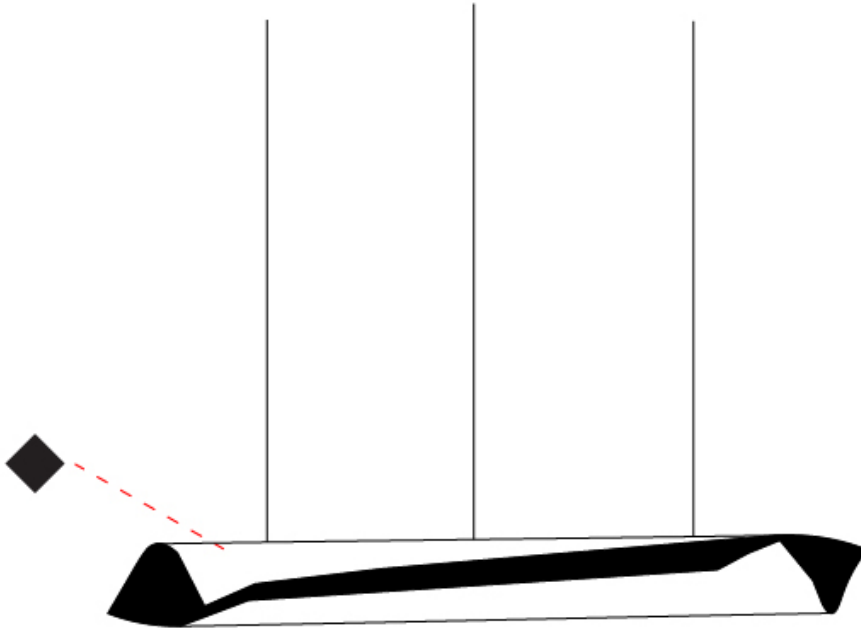

HUE SUSPENSION

D131213-

PROJECT

TYPE

SPECIFIER

QUANTITY

DATE