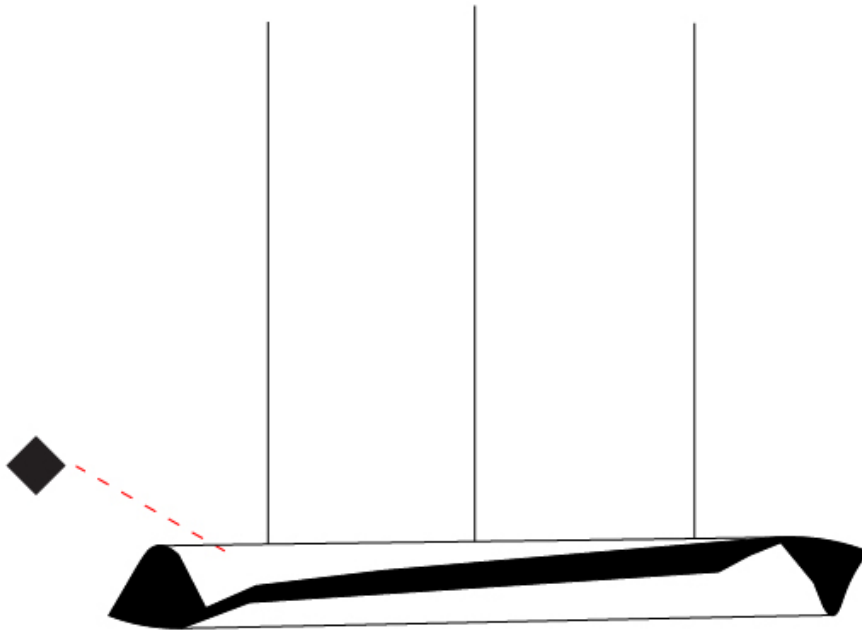

HUE SUSPENSION

D131213-

PROJECT

TYPE

SPECIFIER

QUANTITY

DATE