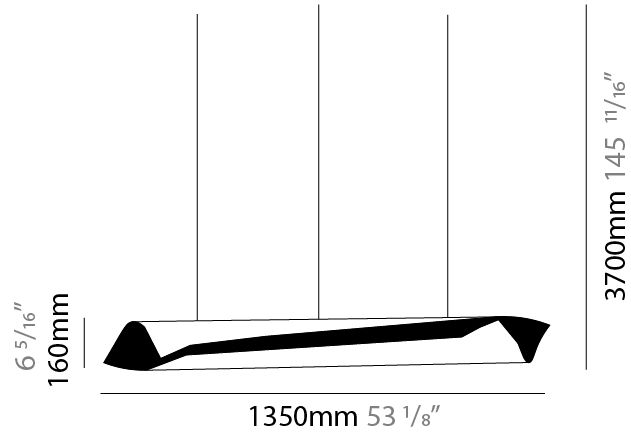

PROJECT
TYPE
SPECIFIER
QUANTITY
DATE

HUE SUSPENSION

D131213- _____
base number

1. To build a product code in our configurator select the specify button on the base model # product page
2. To build a manual product code on this datasheet choose from the options listed below in blue font and add the suffix to the base model #

GENERAL

Series: HUE
Brand: Knikerboker
Division: Design
Mounting Type: Suspension
Mounting Location: Ceiling
Subcategory: Pendant

PHYSICAL

Shape: Abstract
Diameter (mm): 160
Diameter (in): 6 ⁵/₁₆
Height (mm): 1350
Height (in): 53 ¹/₈
Max. Overall Height (mm): 3700
Max. Overall Height (in): 145 ¹¹/₁₆
Light Distribution: Direct / Indirect
Fixture Finish: EWH / EBK / MAN / COF / PRD / SLF / GLF / CLF / BRL / EWS / EWG / EWC / EWR / EBS / EBG / EBC / EBC / EBB / MAS / MAD / MAC / MAB / COS / CGO / CCL / CBL / PRS / PRG / PRC / PRB
Fixture Material: Metal
Cable Details: 1 Silicone Cable 2000mm / 78 3/4"

ELECTRICAL

Number of Lamps: 4
Lamp Type: LED Retrofit
Bulb Included: Bulb Not Included
Max. Wattage Per Lamp (W): 4.5
Lamp Base: E26
Input Voltage (V): 120
Upon Request: 277Vac / GU10

LED

OPTICAL

RATINGS AND CERTIFICATIONS

Certified By: Certified for North American Standards
IP rating: IP20