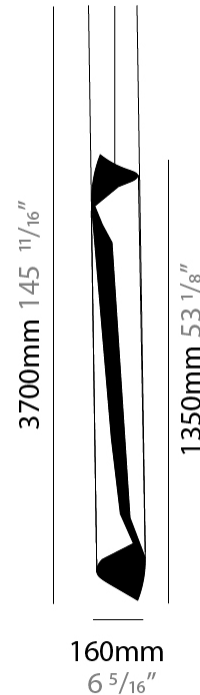

PROJECT
TYPE
SPECIFIER
QUANTITY
DATE

HUE SUSPENSION

D131107-

base number Finish
Options

1. To build a product code in our configurator select the specify button on the base model # product page
2. To build a manual product code on this datasheet choose from the options listed below in blue font and add the suffix to the base model #

GENERAL

Series: HUE
Partner: Knikerboker
Division: Design
Installation: Suspension
Product Type: Pendant
Mounting Location: Ceiling
Light Distribution: Direct

PHYSICAL

Shape: Abstract
Diameter (mm): 160
Diameter (in): 6 5/16
Height (mm): 1350
Height (in): 53 1/8
Max. Overall Height (mm): 3700
Max. Overall Height (in): 145 11/16
Fixture Finish: EWH / EBK / MAN / COF / PRD / SLF / GLF / CLF / BRL / EWS / EWG / EWC / EWR / EBS / EBG / EBC / EBC / EBB / MAS / MAD / MAC / MAB / COS / CGO / CCL / CBL / PRS / PRG / PRC / PRB
Fixture Material: Metal
Cable Details: 2 Silicone Cable 2000mm / 78 3/4"

ELECTRICAL

Number of Lamps: 4
Lamp Type: LED Retrofit
Bulb Included: Bulb Not Included
Max. Wattage Per Lamp (W): 4.5
Lamp Base: E26
Input Voltage (V): 120
Upon Request: 277Vac / GU10

LED

OPTICAL

RATINGS AND CERTIFICATIONS

Certified By: Certified for North American Standards
IP rating: IP20