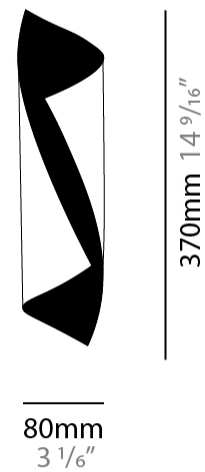

HUE SURFACE

D133062-

base number   Finish
Options

1. To build a product code in our configurator select the specify button on the base model # product page
2. To build a manual product code on this datasheet choose from the options listed below in blue font and add the suffix to the base model #

GENERAL

Series: HUE
Partner: Knikerboker
Division: Design
Installation: Surface
Product Type: Wall Surface
Mounting Location: Wall
Light Distribution: Direct / Indirect

PHYSICAL

Shape: Cylinder
Diameter (mm): 80
Diameter (in): 3 1/8
Height (mm): 370
Height (in): 14 9/16
Fixture Finish: EWH / EBK / MAN / COF / PRD / SLF / GLF / CLF / BRL / EWS / EWG / EWC / EWR / EBS / EBG / EBC / EBC / EBB / MAS / MAD / MAC / MAB / COS / CGO / CCL / CBL / PRS / PRG / PRC / PRB
Fixture Material: Metal

ELECTRICAL

Number of Lamps: 2
Lamp Type: LED Retrofit
Bulb Included: Bulb Not Included
Max. Wattage Per Lamp (W): 2.5
Lamp Base: G9
Input Voltage (V): 120

LED

OPTICAL

RATINGS AND CERTIFICATIONS

Certified By: Certified for North American Standards
IP rating: IP20

PROJECT
TYPE
SPECIFIER
QUANTITY
DATE