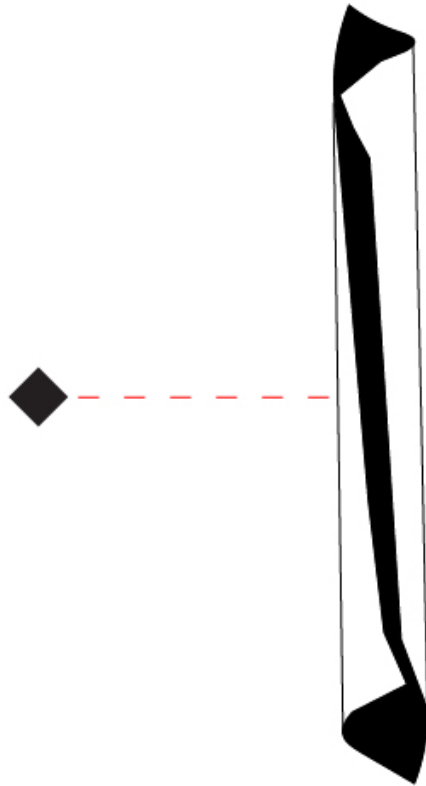

HUE SURFACE

D133031-

PROJECT

TYPE

SPECIFIER

QUANTITY

DATE

D