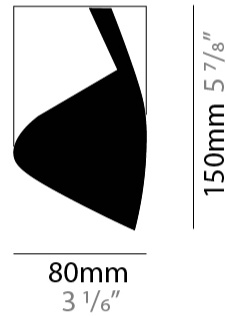

PROJECT
TYPE
SPECIFIER
QUANTITY
DATE

HUE SURFACE

D132003-

base number   Finish
Options

1. To build a product code in our configurator select the specify button on the base model # product page
2. To build a manual product code on this datasheet choose from the options listed below in blue font and add the suffix to the base model #

GENERAL

Series: HUE
Partner: Knikerboker
Division: Design
Installation: Surface
Product Type: Downlight
Mounting Location: Ceiling
Light Distribution: Direct

PHYSICAL

Aperture Sizes - Downlights: 3"
Shape: Cylinder
Diameter (mm): 80
Diameter (in): 3 1/6"
Height (mm): 150
Height (in): 5 7/8"
Fixture Finish: EWH / EBK / MAN / COF / PRD / SLF / GLF / CLF / BRL / EWS / EWG / EWC / EWR / EBS / EBG / EBC / EBC / EBB / MAS / MAD / MAC / MAB / COS / CGO / CCL / CBL / PRS / PRG / PRC / PRB
Fixture Material: Metal

ELECTRICAL

Number of Lamps: 1
Lamp Type: LED Retrofit
Lamp Shape: MR16
Bulb Included: Bulb Not Included
Max. Wattage Per Lamp (W): 8
Lamp Base: GU10
Input Voltage (V): 120

LED

OPTICAL

RATINGS AND CERTIFICATIONS

Certified By: Certified for North American Standards
IP rating: IP20