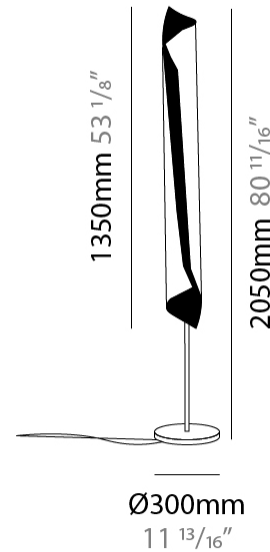

PROJECT
TYPE
SPECIFIER
QUANTITY
DATE

HUE PORTABLE

D134027-

base number   Finish
Options

1. To build a product code in our configurator select the specify button on the base model # product page
2. To build a manual product code on this datasheet choose from the options listed below in blue font and add the suffix to the base model #

GENERAL

Series: HUE
Partner: Knikerboker
Division: Design
Installation: Portable
Product Type: Floor
Mounting Location: Floor
Light Distribution: Direct

PHYSICAL

Shape: Cylinder
Diameter (mm): 300
Diameter (in): 11 ¹³/₁₆
Height (mm): 2050
Height (in): 80 ¹¹/₁₆
Fixture Finish: EWH / EBK / MAN / COF / PRD / SLF / GLF / CLF / BRL / EWS / EWG / EWC / EWR / EBS / EBG / EBC / EBC / EBB / MAS / MAD / MAC / MAB / COS / CGO / CCL / CBL / PRS / PRG / PRC / PRB

Fixture Material: Metal
Upon Request: Bolt Down

ELECTRICAL

Number of Lamps: 4
Lamp Type: LED Retrofit
Bulb Included: Bulb Not Included
Max. Wattage Per Lamp (W): 4.5
Lamp Base: E26
Input Voltage (V): 120
Upon Request: 277Vac / GU10

LED

OPTICAL

RATINGS AND CERTIFICATIONS

Certified By: Certified for North American Standards
IP rating: IP20