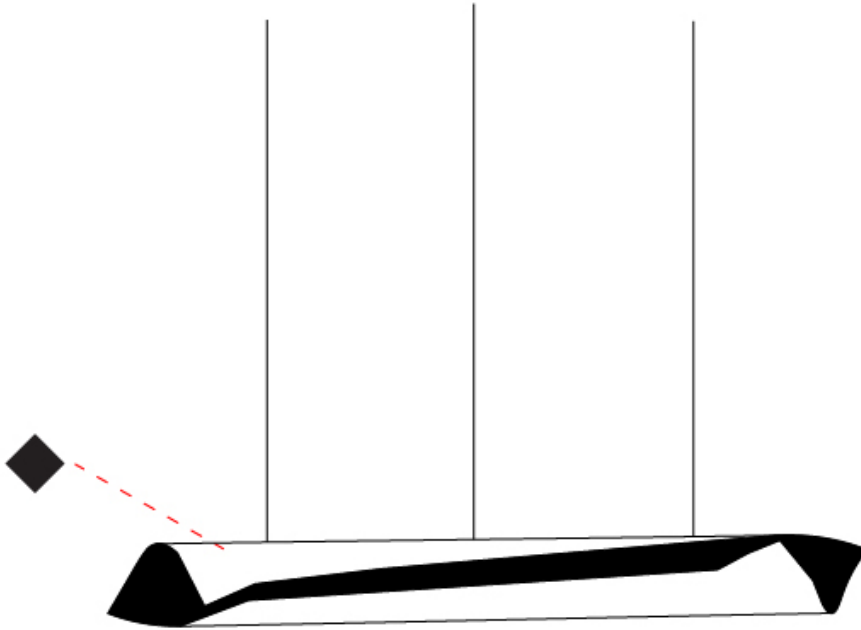

HUE SUSPENSION

D131213-

PROJECT

TYPE

SPECIFIER

QUANTITY

DATE

D