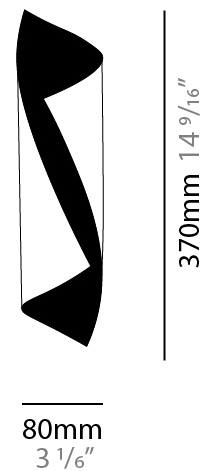

PROJECT
TYPE
SPECIFIER
QUANTITY
DATE

HUE SURFACE

D133062- _____
base number

1. To build a product code in our configurator select the specify button on the base model # product page
2. To build a manual product code on this datasheet choose from the options listed below in blue font and add the suffix to the base model #

GENERAL

Series: HUE _____
Brand: Knikerboker _____
Division: Design _____
Mounting Type: Surface _____
Mounting Location: Wall _____

PHYSICAL

Shape: Cylinder _____
Diameter (mm): 80 _____
Diameter (in): 3 1/8 _____
Height (mm): 370 _____
Height (in): 14 9/16 _____
Light Distribution: Direct / Indirect _____
Fixture Finish: EWH / EBK / MAN / COF / PRD / SLF / GLF / CLF / BRL / EWS / EWG / EWC / EWR / EBS / EBG / EBC / EBC / EBB / MAS / MAD / MAC / MAB / COS / CGO / CCL / CBL / PRS / PRG / PRC / PRB _____
Fixture Material: Metal _____

ELECTRICAL

Number of Lamps: 2 _____
Lamp Type: LED Retrofit _____
Bulb Included: Bulb Not Included _____
Max. Wattage Per Lamp (W): 2.5 _____
Lamp Base: G9 _____
Input Voltage (V): 120 _____

LED

OPTICAL

RATINGS AND CERTIFICATIONS

Certified By: Certified for North American Standards _____
IP rating: IP20 _____