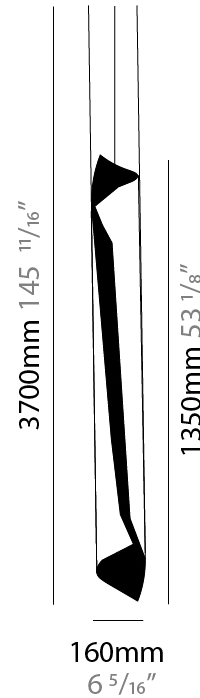

PROJECT
TYPE
SPECIFIER
QUANTITY
DATE

HUE SUSPENSION

D131107- _____
base number

1. To build a product code in our configurator select the specify button on the base model # product page
2. To build a manual product code on this datasheet choose from the options listed below in blue font and add the suffix to the base model #

GENERAL

Series: HUE
Brand: Knikerboker
Division: Design
Mounting Type: Suspension
Mounting Location: Ceiling
Subcategory: Pendant

PHYSICAL

Shape: Abstract
Diameter (mm): 160
Diameter (in): 6 ⁵/₁₆
Height (mm): 1350
Height (in): 53 ¹/₈
Max. Overall Height (mm): 3700
Max. Overall Height (in): 145 ¹¹/₁₆
Light Distribution: Direct / Indirect
Fixture Finish: EWH / EBK / MAN / COF / PRD / SLF / GLF / CLF / BRL / EWS / EWG / EWC / EWR / EBS / EBG / EBC / EBC / EBB / MAS / MAD / MAC / MAB / COS / CGO / CCL / CBL / PRS / PRG / PRC / PRB
Fixture Material: Metal
Cable Details: 2 Silicone Cable 2000mm / 78 3/4"

ELECTRICAL

Number of Lamps: 4
Lamp Type: LED Retrofit
Bulb Included: Bulb Not Included
Max. Wattage Per Lamp (W): 4.5
Lamp Base: E26
Input Voltage (V): 120
Upon Request: 277Vac / GU10

LED

OPTICAL

RATINGS AND CERTIFICATIONS

Certified By: Certified for North American Standards
IP rating: IP20