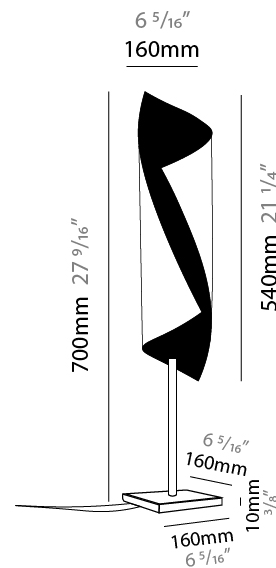

PROJECT
TYPE
SPECIFIER
QUANTITY
DATE

HUE PORTABLE

D134098- _____
base number

1. To build a product code in our configurator select the specify button on the base model # product page
2. To build a manual product code on this datasheet choose from the options listed below in blue font and add the suffix to the base model #

GENERAL

Series: HUE
Brand: Knikerboker
Division: Design
Mounting Type: Portable
Mounting Location: Table
Subcategory: Table

PHYSICAL

Shape: Cylinder
Diameter (mm): 160
Diameter (in): 6 ⁵/₁₆
Height (mm): 700
Height (in): 27 ⁹/₁₆
Light Distribution: Direct / Indirect
Fixture Finish: EWH / EBK / MAN / COF / PRD / SLF / GLF / CLF / BRL / EWS / EWG / EWC / EWR / EBS / EBG / EBC / EBC / EBB / MAS / MAD / MAC / MAB / COS / CGO / CCL / CBL / PRS / PRG / PRC / PRB
Fixture Material: Metal

ELECTRICAL

Number of Lamps: 2
Lamp Type: LED Retrofit
Bulb Included: Bulb Not Included
Total Output Wattage (W): 16
Max. Wattage Per Lamp (W): 8
Lamp Base: GU10
Input Voltage (V): 120

LED

OPTICAL

RATINGS AND CERTIFICATIONS

Certified By: Certified for North American Standards
IP rating: IP20