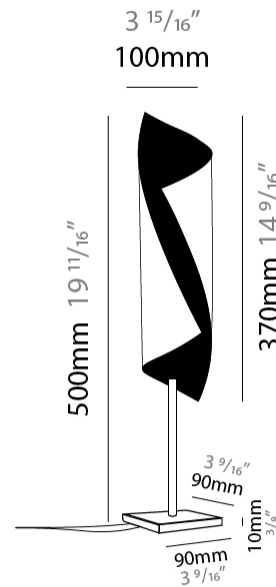

HUE PORTABLE

D134002- _____

base number

1. To build a product code in our configurator select the specify button on the base model # product page
2. To build a manual product code on this datasheet choose from the options listed below in blue font and add the suffix to the base model #

GENERAL

Series: HUE _____
Brand: Knikerboker _____
Division: Design _____
Mounting Type: Portable _____
Mounting Location: Table _____
Subcategory: Table _____

PHYSICAL

Shape: Cylinder _____
Diameter (mm): 100 _____
Diameter (in): 3 ¹⁵/₁₆ _____
Height (mm): 500 _____
Height (in): 19 ¹¹/₁₆ _____
Light Distribution: Direct / Indirect _____
Fixture Finish: EWH / EBK / MAN / COF / PRD/ SLF / GLF / CLF / BRL / EWS / EWG / EWC / EWR / EBS / EBG / EBC / EBC / EBB / MAS / MAD / MAC / MAB / COS / CGO / CCL / CBL / PRS / PRG / PRC / PRB _____
Fixture Material: Metal _____
Upon Request: Bolt Down _____

ELECTRICAL

Number of Lamps: 1 _____
Lamp Type: LED Retrofit _____
Lamp Shape: MR16 _____
Bulb Included: Bulb Not Included _____
Max. Wattage Per Lamp (W): 8 _____
Lamp Base: GU10 _____
Input Voltage (V): 120 _____

LED

OPTICAL

RATINGS AND CERTIFICATIONS

Certified By: Certified for North American Standards _____
IP rating: IP20 _____

PROJECT	_____
TYPE	_____
SPECIFIER	_____
QUANTITY	_____
DATE	_____