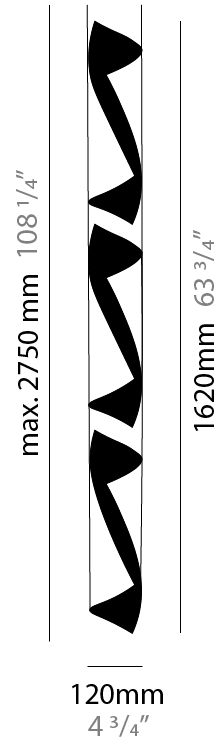

HUE SUSPENSION

D131024- _____
base number

1. To build a product code in our configurator select the specify button on the base model # product page
2. To build a manual product code on this datasheet choose from the options listed below in blue font and add the suffix to the base model #

GENERAL

Series: HUE
Brand: Knikerboker
Division: Design
Mounting Type: Suspension
Mounting Location: Ceiling
Subcategory: Pendant

PHYSICAL

Shape: Abstract
Diameter (mm): 120
Diameter (in): 4 3/4
Height (mm): 1620
Height (in): 63 3/4
Max. Overall Height (mm): 2750
Max. Overall Height (in): 108 1/4
Light Distribution: Direct / Indirect
Fixture Finish: EWH / EBK / MAN / COF / PRD / SLF / GLF / CLF / BRL / EWS / EWG / EWC / EWR / EBS / EBG / EBC / EBC / EBB / MAS / MAD / MAC / MAB / COS / CGO / CCL / CBL / PRS / PRG / PRC / PRB
Fixture Material: Metal
Cable Details: 1 Silicone Cable 2000mm / 78 3/4"

ELECTRICAL

Number of Lamps: 6
Lamp Type: LED Retrofit
Lamp Shape: MR16
Bulb Included: Bulb Not Included
Max. Wattage Per Lamp (W): 6.5
Lamp Base: GU10
Input Voltage (V): 120

LED

OPTICAL

RATINGS AND CERTIFICATIONS

Certified By: Certified for North American Standards
IP rating: IP20

PROJECT	_____
TYPE	_____
SPECIFIER	_____
QUANTITY	_____
DATE	_____