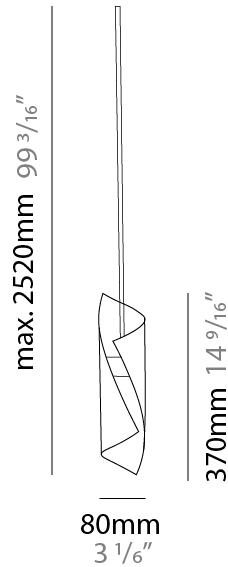

HUE SUSPENSION

D131006- _____
base number

1. To build a product code in our configurator select the specify button on the base model # product page
2. To build a manual product code on this datasheet choose from the options listed below in blue font and add the suffix to the base model #

GENERAL

Series: HUE
Brand: Knikerboker
Division: Design
Mounting Type: Suspension
Mounting Location: Ceiling
Subcategory: Pendant

PHYSICAL

Shape: Abstract
Diameter (mm): 80
Diameter (in): 3 1/8
Height (mm): 370
Height (in): 14 9/16
Max. Overall Height (mm): 2520
Max. Overall Height (in): 99 3/16
Light Distribution: Direct / Indirect
Fixture Finish: EWH / EBK / MAN / COF / PRD / SLF / GLF / CLF / BRL / EWS / EWG / EWC / EWR / EBS / EBG / EBC / EBC / EBB / MAS / MAD / MAC / MAB / COS / CGO / CCL / CBL / PRS / PRG / PRC / PRB
Fixture Material: Metal
Cable Details: 1 Silicone Cable 2000mm / 78 3/4"

ELECTRICAL

Number of Lamps: 1
Lamp Type: LED Retrofit
Lamp Shape: MR16
Bulb Included: Bulb Not Included
Max. Wattage Per Lamp (W): 6.5
Lamp Base: GU10
Input Voltage (V): 120

LED

OPTICAL

Optic°: 25

RATINGS AND CERTIFICATIONS

Certified By: Certified for North American Standards
IP rating: IP20

PROJECT
TYPE
SPECIFIER
QUANTITY
DATE