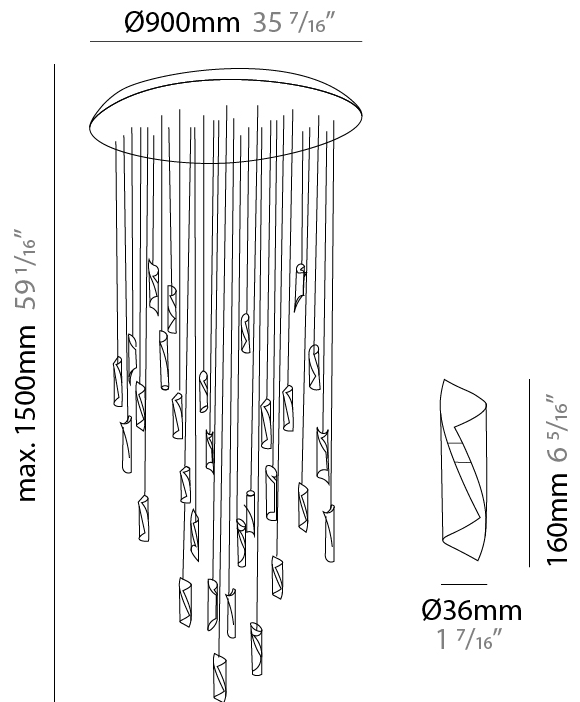

HUE 30 SUSPENSION

D131005- _____
base number

1. To build a product code in our configurator select the specify button on the base model # product page
2. To build a manual product code on this datasheet choose from the options listed below in blue font and add the suffix to the base model #

GENERAL

Series: HUE
Subseries: Hue 30
Brand: Knikerboker
Division: Design
Mounting Type: Suspension
Mounting Location: Ceiling
Subcategory: Ambient

PHYSICAL

Shape: Abstract
Diameter (mm): 900
Diameter (in): 35 7/16
Height (mm): 160
Height (in): 6 5/16
Max. Overall Height (mm): 1500
Max. Overall Height (in): 59 1/16
Light Distribution: Direct / Indirect
Fixture Finish: EWH / EBK / MAN / COF / PRD / SLF / GLF / CLF / BRL / EWS / EWG / EWC / EWR / EBS / EBG / EBC / EBC / EBB / MAS / MAD / MAC / MAB / COS / CGO / CCL / CBL / PRS / PRG / PRC / PRB
Fixture Material: Metal
Cable Details: Silicon Coaxial Cable

ELECTRICAL

Lamp Type: LED
Total Output Wattage (W): 45
Dimming: Phase Dimming (120Vac Only)
Driver Included: Yes
Driver Location: Integrated
Driver Type: Constant Current - Universal
Driver Class: Class 2
Input Voltage (V): 120 - 277
Constant Current (MA): 350
Upon Request: Phase dimming @120Vac only / Non-dimming 277Vac

LED

Number of LEDs: 30
Color Temperature (°K): 3000
Max. Delivered Lumen (lm): 4500
CRI: >80 CRI
Lamp Life (hrs): 50000

OPTICAL

RATINGS AND CERTIFICATIONS

Certified By: Certified for North American Standards
IP rating: IP20