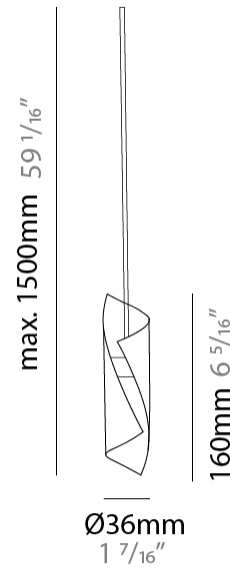

GENERAL

Series: HUE
Subseries: Hue Single
Brand: Knikerboker
Division: Design
Mounting Type: Suspension
Mounting Location: Ceiling
Subcategory: Ambient

PHYSICAL

Shape: Abstract
Diameter (mm): 36
Diameter (in): 1 ⁷/₁₆
Height (mm): 160
Height (in): 6 ⁵/₁₆
Max. Overall Height (mm): 1500
Max. Overall Height (in): 59 ¹/₁₆
Light Distribution: Direct / Indirect
Fixture Finish: EWH / EBK / MAN / COF / PRD / SLF / GLF / CLF / BRL / EWS / EWG / EWC / EWR / EBS / EBG / EBC / EBC / EBB / MAS / MAD / MAC / MAB / COS / CGO / CCL / CBL / PRS / PRG / PRC / PRB
Fixture Material: Metal
Cable Details: 1500mm Silicon Coaxial Cable

ELECTRICAL

Lamp Type: LED
Total Output Wattage (W): 1.5
Dimming: Non-Dimmable
Driver Included: Yes
Driver Location: Integrated
Driver Type: Constant Current - Universal
Driver Class: Class 2
Input Voltage (V): 120 - 277
Constant Current (mA): 350
Upon Request: (See components) Remote: Phase dimming 120Vac

LED

Number of LEDs: 1
Color Temperature (°K): 3000
Max. Delivered Lumen (lm): 150
CRI: >80 CRI
Lamp Life (hrs): 50000

OPTICAL

RATINGS AND CERTIFICATIONS

Certified By: Certified for North American Standards
IP rating: IP20

PROJECT	_____
TYPE	_____
SPECIFIER	_____
QUANTITY	_____
DATE	_____