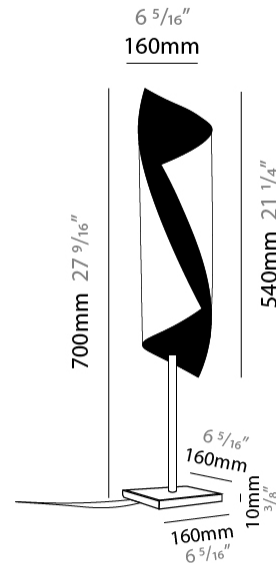

PROJECT
TYPE
SPECIFIER
QUANTITY
DATE

HUE PORTABLE

D134098-

base number   Finish
Options

1. To build a product code in our configurator select the specify button on the base model # product page
2. To build a manual product code on this datasheet choose from the options listed below in blue font and add the suffix to the base model #

GENERAL

Series: HUE
Brand: Knikerboker
Division: Design
Mounting Type: Portable
Mounting Location: Table
Subcategory: Table

PHYSICAL

Shape: Cylinder
Diameter (mm): 160
Diameter (in): 6 ⁵/₁₆
Height (mm): 700
Height (in): 27 ⁹/₁₆
Light Distribution: Direct / Indirect
Fixture Finish: BRL / BFM / BRW / CLF / CLM / CLW / GLF / GLM / GLW / MBK / SLF / SLM / SLW / WHI
Fixture Material: Metal

ELECTRICAL

Number of Lamps: 2
Lamp Type: LED Retrofit
Bulb Included: Bulb Not Included
Total Output Wattage (W): 16
Max. Wattage Per Lamp (W): 8
Lamp Base: GU10
Input Voltage (V): 120

LED

OPTICAL

RATINGS AND CERTIFICATIONS

Certified By: Certified for North American Standards
IP rating: IP20