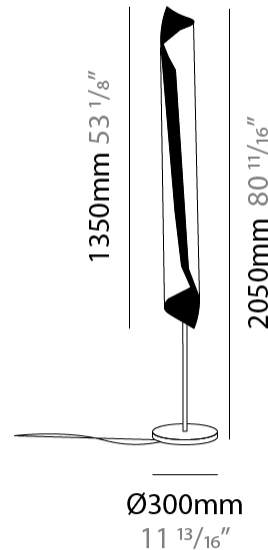

PROJECT	_____
TYPE	_____
SPECIFIER	_____
QUANTITY	_____
DATE	_____

HUE PORTABLE

D134027-

base number   Finish
Options

1. To build a product code in our configurator select the specify button on the base model # product page
2. To build a manual product code on this datasheet choose from the options listed below in blue font and add the suffix to the base model #

GENERAL

Series: HUE
Brand: Knikerboker
Division: Design
Mounting Type: Portable
Mounting Location: Floor
Subcategory: Floor

PHYSICAL

Shape: Cylinder
Diameter (mm): 300
Diameter (in): 11 ¹³/₁₆
Height (mm): 2050
Height (in): 80 ¹¹/₁₆
Light Distribution: Direct / Indirect
Fixture Finish: BRL /BFM /BRW / CLF / CLM / CLW / GLF / GLM / GLW / MBK / SLF / SLM / SLW / WHI
Fixture Material: Metal
Upon Request: Bolt Down

ELECTRICAL

Number of Lamps: 4
Lamp Type: LED Retrofit
Bulb Included: Bulb Not Included
Max. Wattage Per Lamp (W): 4.5
Lamp Base: E26
Input Voltage (V): 120
Upon Request: 277Vac / GU10

LED

OPTICAL

RATINGS AND CERTIFICATIONS

Certified By: Certified for North American Standards
IP rating: IP20