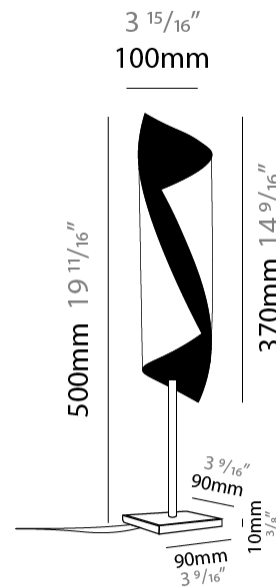

PROJECT
TYPE
SPECIFIER
QUANTITY
DATE

HUE PORTABLE

D134002-

base number Finish
Options

1. To build a product code in our configurator select the specify button on the base model # product page
2. To build a manual product code on this datasheet choose from the options listed below in blue font and add the suffix to the base model #

GENERAL

Series: HUE
Brand: Knikerboker
Division: Design
Mounting Type: Portable
Mounting Location: Table
Subcategory: Table

PHYSICAL

Shape: Cylinder
Diameter (mm): 100
Diameter (in): 3 ¹⁵/₁₆
Height (mm): 500
Height (in): 19 ¹¹/₁₆
Light Distribution: Direct / Indirect
Fixture Finish: BRL / BFM / BRW / CLF / CLM / CLW / GLF / GLM / GLW / MBK / SLF / SLM / SLW / WHI
Fixture Material: Metal
Upon Request: Bolt Down

ELECTRICAL

Number of Lamps: 1
Lamp Type: LED Retrofit
Lamp Shape: MR16
Bulb Included: Bulb Not Included
Max. Wattage Per Lamp (W): 8
Lamp Base: GU10
Input Voltage (V): 120

LED

OPTICAL

RATINGS AND CERTIFICATIONS

Certified By: Certified for North American Standards
IP rating: IP20