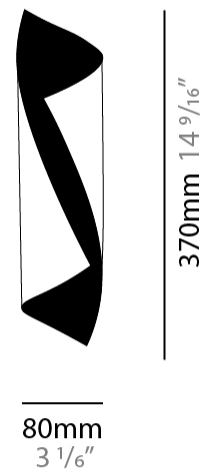

PROJECT	_____
TYPE	_____
SPECIFIER	_____
QUANTITY	_____
DATE	_____

HUE SURFACE

D133062-

base number _____
Finish _____
Options _____

1. To build a product code in our configurator select the specify button on the base model # product page
2. To build a manual product code on this datasheet choose from the options listed below in blue font and add the suffix to the base model #

GENERAL

Series: HUE _____
Brand: Knikerboker _____
Division: Design _____
Mounting Type: Surface _____
Mounting Location: Wall _____

PHYSICAL

Shape: Cylinder _____
Diameter (mm): 80 _____
Diameter (in): 3 1/8 _____
Height (mm): 370 _____
Height (in): 14 9/16 _____
Light Distribution: Direct / Indirect _____
Fixture Finish: BRL / BFM / BRW / CLF / CLM / CLW / GLF / GLM / GLW / MBK / SLF / SLM / SLW / WHI _____
Fixture Material: Metal _____

ELECTRICAL

Number of Lamps: 2 _____
Lamp Type: LED Retrofit _____
Bulb Included: Bulb Not Included _____
Max. Wattage Per Lamp (W): 2.5 _____
Lamp Base: G9 _____
Input Voltage (V): 120 _____

LED

OPTICAL

RATINGS AND CERTIFICATIONS

Certified By: Certified for North American Standards _____
IP rating: IP20 _____