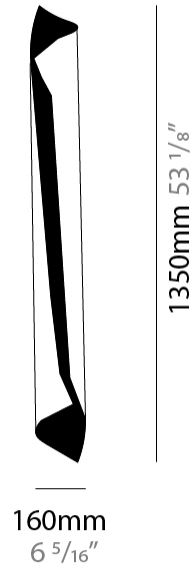

PROJECT
TYPE
SPECIFIER
QUANTITY
DATE

HUE SURFACE

D133031-

base number   Finish
Options

1. To build a product code in our configurator select the specify button on the base model # product page
2. To build a manual product code on this datasheet choose from the options listed below in blue font and add the suffix to the base model #

GENERAL

Series: HUE
Brand: Knikerboker
Division: Design
Mounting Type: Surface
Mounting Location: Wall

PHYSICAL

Shape: Cylinder
Diameter (mm): 160
Diameter (in): 6 ⁵/₁₆
Height (mm): 1350
Height (in): 53 ¹/₈
Extension (mm): 196
Extension (in): 7 ¹¹/₁₆
Light Distribution: Direct / Indirect
Fixture Finish: BRL / BFM / BRW / CLF / CLM / CLW / GLF / GLM / GLW / MBK / SLF / SLM / SLW / WHI
Fixture Material: Metal

ELECTRICAL

Number of Lamps: 4
Lamp Type: LED Retrofit
Lamp Shape: MR16
Bulb Included: Bulb Not Included
Max. Wattage Per Lamp (W): 4.5
Lamp Base: E26
Input Voltage (V): 120
Upon Request: 277Vac / GU10

LED

OPTICAL

RATINGS AND CERTIFICATIONS

Certified By: Certified for North American Standards
IP rating: IP20