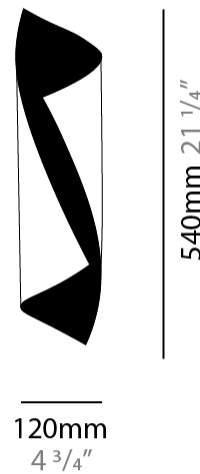

PROJECT	_____
TYPE	_____
SPECIFIER	_____
QUANTITY	_____
DATE	_____

HUE SURFACE

D133013-

base number _____
Finish Options _____

1. To build a product code in our configurator select the specify button on the base model # product page
2. To build a manual product code on this datasheet choose from the options listed below in blue font and add the suffix to the base model #

GENERAL

Series: HUE _____
Brand: Knikerboker _____
Division: Design _____
Mounting Type: Surface _____
Mounting Location: Wall _____

PHYSICAL

Shape: Cylinder _____
Diameter (mm): 120 _____
Diameter (in): 4 3/4 _____
Height (mm): 540 _____
Height (in): 21 1/4 _____
Extension (mm): 156 _____
Extension (in): 6 1/8 _____
Light Distribution: Direct / Indirect _____
Fixture Finish: BRL / BFM / BRW / CLF / CLM / CLW / GLF / GLM / GLW / MBK / SLF / SLM / SLW / WHI _____
Fixture Material: Metal _____

ELECTRICAL

Number of Lamps: 2 _____
Lamp Type: LED Retrofit _____
Lamp Shape: MR16 _____
Bulb Included: Bulb Not Included _____
Max. Wattage Per Lamp (W): 8 _____
Lamp Base: GU10 _____
Input Voltage (V): 120 _____

LED

OPTICAL

RATINGS AND CERTIFICATIONS

Certified By: Certified for North American Standards _____
IP rating: IP20 _____