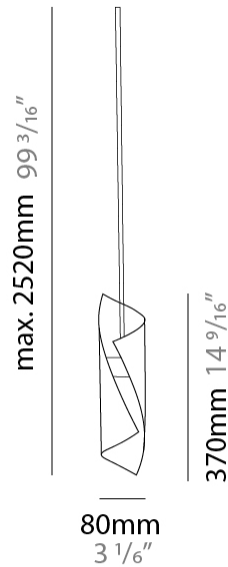

HUE SUSPENSION

D131006- _____

base number

1. To build a product code in our configurator select the specify button on the base model # product page
2. To build a manual product code on this datasheet choose from the options listed below in blue font and add the suffix to the base model #

GENERAL

Series: HUE
Brand: Knikerboker
Division: Design
Mounting Type: Suspension
Mounting Location: Ceiling
Subcategory: Pendant

PHYSICAL

Shape: Abstract
Diameter (mm): 80
Diameter (in): 3 1/8
Height (mm): 370
Height (in): 14 9/16
Max. Overall Height (mm): 2520
Max. Overall Height (in): 99 3/16
Light Distribution: Direct / Indirect
Fixture Finish: EWH / EBK / MAN / COF / PRD / SLF / GLF / CLF / BRL / EWS / EWG / EWC / EWR / EBS / EBG / EBC / EBC / EBB / MAS / MAD / MAC / MAB / COS / CGO / CCL / CBL / PRS / PRG / PRC / PRB
Fixture Material: Metal
Cable Details: 1 Silicone Cable 2000mm / 78 3/4"

ELECTRICAL

Number of Lamps: 1
Lamp Type: LED Retrofit
Lamp Shape: MR16
Bulb Included: Bulb Not Included
Max. Wattage Per Lamp (W): 6.5
Lamp Base: GU10
Input Voltage (V): 120

LED

OPTICAL

Optic°: 25

RATINGS AND CERTIFICATIONS

Certified By: Certified for North American Standards
IP rating: IP20

PROJECT
TYPE
SPECIFIER
QUANTITY
DATE