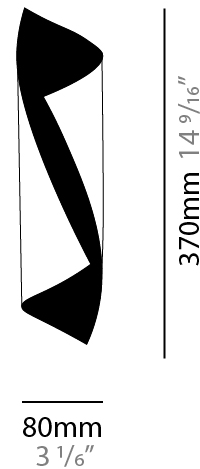

PROJECT
TYPE
SPECIFIER
QUANTITY
DATE

HUE SURFACE

D133062- _____
base number

1. To build a product code in our configurator select the specify button on the base model # product page
2. To build a manual product code on this datasheet choose from the options listed below in blue font and add the suffix to the base model #

GENERAL

Series: HUE
Brand: Knikerboker
Division: Design
Mounting Type: Surface
Mounting Location: Wall

PHYSICAL

Shape: Cylinder
Diameter (mm): 80
Diameter (in): 3 1/8
Height (mm): 370
Height (in): 14 9/16
Light Distribution: Direct / Indirect
Fixture Finish: EWH / EBK / MAN / COF / PRD / SLF / GLF / CLF / BRL / EWS / EWG / EWC / EWR / EBS / EBG / EBC / EBC / EBB / MAS / MAD / MAC / MAB / COS / CGO / CCL / CBL / PRS / PRG / PRC / PRB
Fixture Material: Metal

ELECTRICAL

Number of Lamps: 2
Lamp Type: LED Retrofit
Bulb Included: Bulb Not Included
Max. Wattage Per Lamp (W): 2.5
Lamp Base: G9
Input Voltage (V): 120

LED

OPTICAL

RATINGS AND CERTIFICATIONS

Certified By: Certified for North American Standards
IP rating: IP20