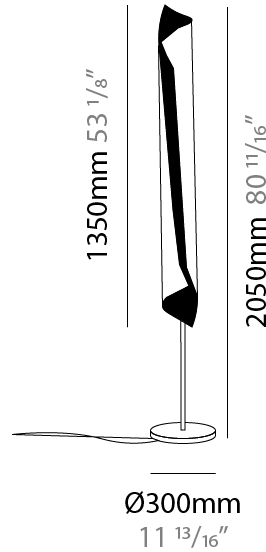

PROJECT
TYPE
SPECIFIER
QUANTITY
DATE

HUE PORTABLE

D134027- _____
base number

1. To build a product code in our configurator select the specify button on the base model # product page
2. To build a manual product code on this datasheet choose from the options listed below in blue font and add the suffix to the base model #

GENERAL

Series: HUE
Brand: Knikerboker
Division: Design
Mounting Type: Portable
Mounting Location: Floor
Subcategory: Floor

PHYSICAL

Shape: Cylinder
Diameter (mm): 300
Diameter (in): 11 ¹³/₁₆
Height (mm): 2050
Height (in): 80 ¹¹/₁₆
Light Distribution: Direct / Indirect
Fixture Finish: EWH / EBK / MAN / COF / PRD / SLF / GLF / CLF / BRL / EWS / EWG / EWC / EWR / EBS / EBG / EBC / EBC / EBB / MAS / MAD / MAC / MAB / COS / CGO / CCL / CBL / PRS / PRG / PRC / PRB
Fixture Material: Metal
Upon Request: Bolt Down

ELECTRICAL

Number of Lamps: 4
Lamp Type: LED Retrofit
Bulb Included: Bulb Not Included
Max. Wattage Per Lamp (W): 4.5
Lamp Base: E26
Input Voltage (V): 120
Upon Request: 277Vac / GU10

LED

OPTICAL

RATINGS AND CERTIFICATIONS

Certified By: Certified for North American Standards
IP rating: IP20