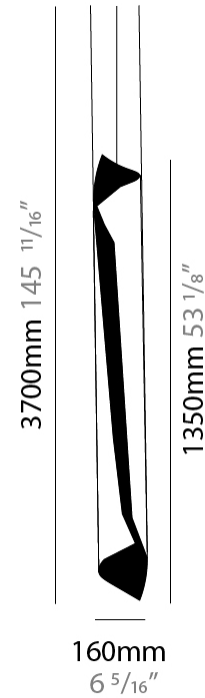

PROJECT
TYPE
SPECIFIER
QUANTITY
DATE

HUE SUSPENSION

D131107-

base number   Finish
Options

1. To build a product code in our configurator select the specify button on the base model # product page
2. To build a manual product code on this datasheet choose from the options listed below in blue font and add the suffix to the base model #

GENERAL

Series: HUE
Partner: Knikerboker
Division: Design
Installation: Suspension
Product Type: Pendant
Mounting Location: Ceiling
Light Distribution: Direct

PHYSICAL

Shape: Abstract
Diameter (mm): 160
Diameter (in): 6 ⁵/₁₆
Height (mm): 1350
Height (in): 53 ¹/₈
Max. Overall Height (mm): 3700
Max. Overall Height (in): 145 ¹¹/₁₆
Fixture Finish: EWH / EBK / MAN / COF / PRD / SLF / GLF / CLF / BRL / EWS / EWG / EWC / EWR / EBS / EBG / EBC / EBC / EBB / MAS / MAD / MAC / MAB / COS / CGO / CCL / CBL / PRS / PRG / PRC / PRB
Fixture Material: Metal
Cable Details: 2 Silicone Cable 2000mm / 78 3/4"

ELECTRICAL

Number of Lamps: 4
Lamp Type: LED Retrofit
Bulb Included: Bulb Not Included
Max. Wattage Per Lamp (W): 4.5
Lamp Base: E26
Input Voltage (V): 120
Upon Request: 277Vac / GU10

LED

OPTICAL

RATINGS AND CERTIFICATIONS

Certified By: Certified for North American Standards
IP rating: IP20