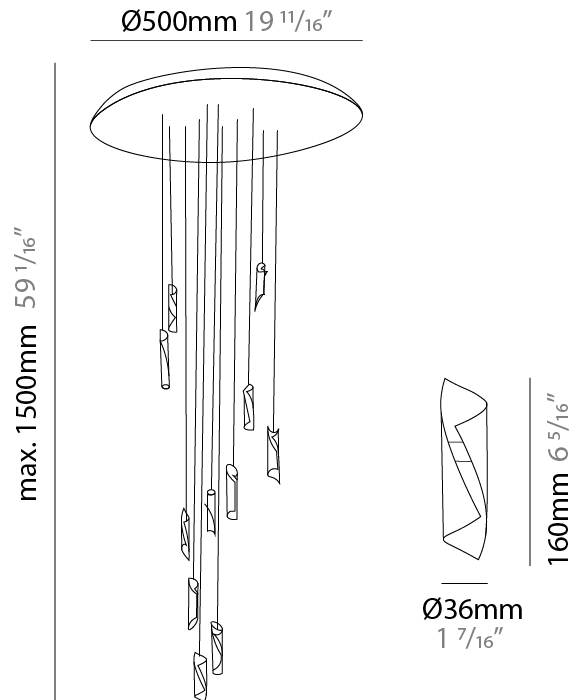

PROJECT
TYPE
SPECIFIER
QUANTITY
DATE

HUE 10 SUSPENSION

D131003- _____
base number

1. To build a product code in our configurator select the specify button on the base model # product page
2. To build a manual product code on this datasheet choose from the options listed below in blue font and add the suffix to the base model #

GENERAL

Series: HUE
Subseries: Hue 10
Brand: Knikerboker
Division: Design
Mounting Type: Suspension
Mounting Location: Ceiling
Subcategory: Ambient

PHYSICAL

Shape: Abstract
Diameter (mm): 500
Diameter (in): 19 11/16
Height (mm): 160
Height (in): 6 5/16
Max. Overall Height (mm): 1500
Max. Overall Height (in): 59 1/16
Light Distribution: Direct / Indirect
Fixture Finish: EWH / EBK / MAN / COF / PRD / SLF / GLF / CLF / BRL / EWS / EWG / EWC / EWR / EBS / EBG / EBC / EBB / MAS / MAD / MAC / MAB / COS / CGO / CCL / CBL / PRS / PRG / PRC / PRB
Fixture Material: Metal
Cable Details: Silicon Coaxial Cable

ELECTRICAL

Lamp Type: LED
Total Output Wattage (W): 15
Dimming: Non-Dimming / Phase Dimming (120vac Only)
Driver Included: Yes
Driver Location: Integrated
Driver Type: Constant Current - Universal
Driver Class: Class 2
Input Voltage (V): 120 - 277
Constant Current (MA): 350

LED

Number of LEDs: 10
Color Temperature (°K): 3000
Max. Delivered Lumen (lm): 1500
CRI: >80 CRI
Lamp Life (hrs): 50000

OPTICAL

RATINGS AND CERTIFICATIONS

Certified By: Certified for North American Standards
IP rating: IP20