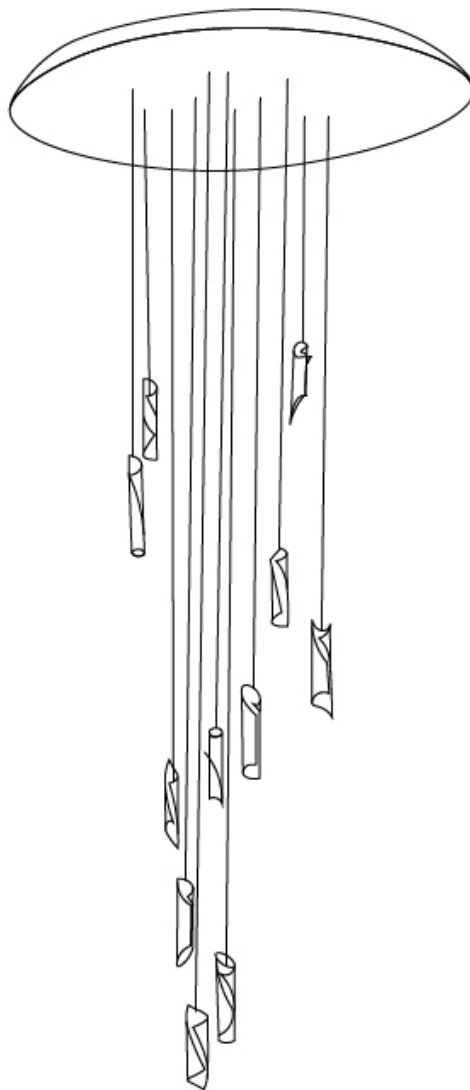

HUE 10 SUSPENSION

D131003-

PROJECT _____

TYPE _____

SPECIFIER _____

QUANTITY _____

DATE _____

D