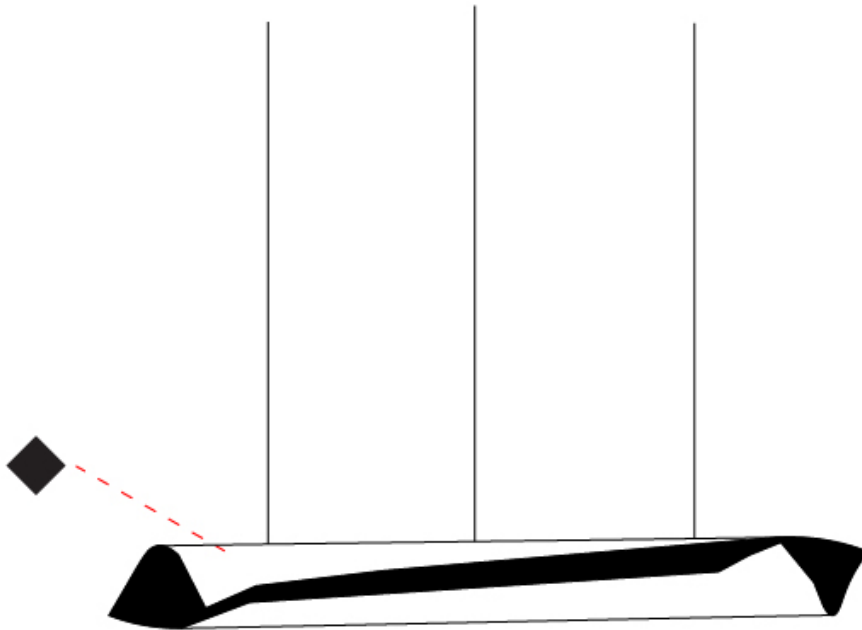

D131213-

PROJECT

TYPE

SPECIFIER

QUANTITY

DATE