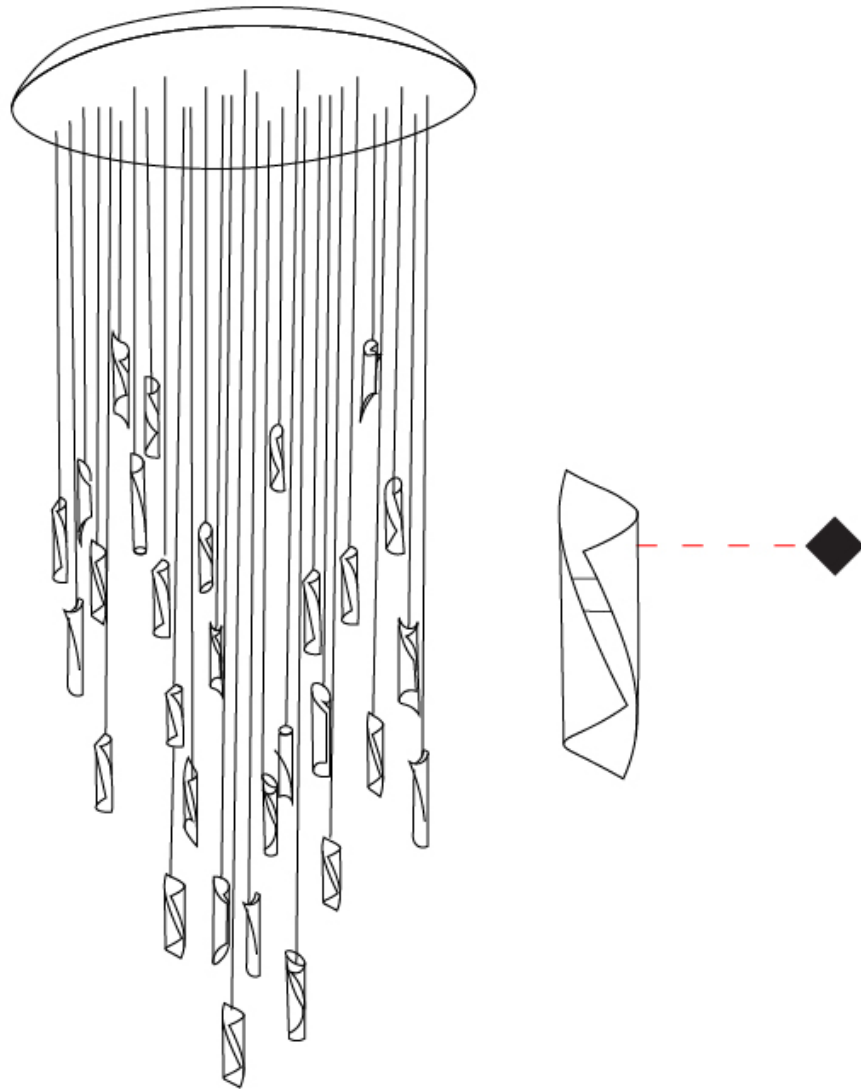

HUE 30 SUSPENSION

D131005-

PROJECT _____

TYPE _____

SPECIFIER _____

QUANTITY _____

DATE _____

D