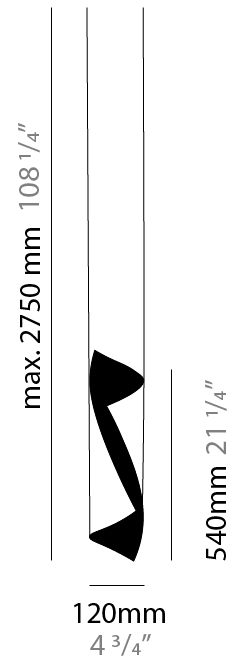

PROJECT
TYPE
SPECIFIER
QUANTITY
DATE

HUE SUSPENSION

D131012-

base number Finish
Options

1. To build a product code in our configurator select the specify button on the base model # product page
2. To build a manual product code on this datasheet choose from the options listed below in blue font and add the suffix to the base model #

GENERAL

Series: HUE
Partner: Knikerboker
Division: Design
Installation: Suspension
Product Type: Pendant
Mounting Location: Ceiling
Light Distribution: Direct

PHYSICAL

Shape: Abstract
Diameter (mm): 120
Diameter (in): 4 3/4
Height (mm): 540
Height (in): 21 1/4
Max. Overall Height (mm): 2750
Max. Overall Height (in): 108 1/4
Fixture Finish: EWH / EBK / MAN / COF / PRD / SLF / GLF / CLF / BRL / EWS / EWG / EWC / EWR / EBS / EBG / EBC / EBC / EBB / MAS / MAD / MAC / MAB / COS / CGO / CCL / CBL / PRS / PRG / PRC / PRB
Fixture Material: Steel
Cable Details: 1 Silicone Cable 2000mm / 78 3/4"

ELECTRICAL

Number of Lamps: 2
Lamp Type: LED Retrofit
Lamp Shape: MR16
Bulb Included: Bulb Not Included
Max. Wattage Per Lamp (W): 6.5
Lamp Base: GU10
Input Voltage (V): 120

LED

OPTICAL

RATINGS AND CERTIFICATIONS

Certified By: Certified for North American Standards
IP rating: IP20