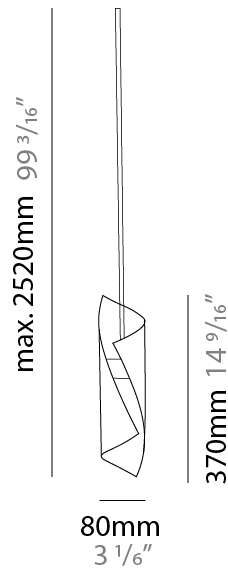

PROJECT
TYPE
SPECIFIER
QUANTITY
DATE

HUE SUSPENSION

D131006-

base number   Finish
Options

1. To build a product code in our configurator select the specify button on the base model # product page
2. To build a manual product code on this datasheet choose from the options listed below in blue font and add the suffix to the base model #

GENERAL

Series: HUE
Partner: Knikerboker
Division: Design
Installation: Suspension
Product Type: Pendant
Mounting Location: Ceiling
Light Distribution: Direct

PHYSICAL

Shape: Abstract
Diameter (mm): 80
Diameter (in): 3 1/8
Height (mm): 370
Height (in): 14 9/16
Max. Overall Height (mm): 2520
Max. Overall Height (in): 99 3/16
Fixture Finish: EWH / EBK / MAN / COF / PRD / SLF / GLF / CLF / BRL / EWS / EWG / EWC / EWR / EBS / EBG / EBC / EBC / EBB / MAS / MAD / MAC / MAB / COS / CGO / CCL / CBL / PRS / PRG / PRC / PRB
Fixture Material: Steel
Cable Details: 1 Silicone Cable 2000mm / 78 3/4"

ELECTRICAL

Number of Lamps: 1
Lamp Type: LED Retrofit
Lamp Shape: MR16
Bulb Included: Bulb Not Included
Max. Wattage Per Lamp (W): 6.5
Lamp Base: GU10
Input Voltage (V): 120

LED

OPTICAL

Optic°: 25

RATINGS AND CERTIFICATIONS

Certified By: Certified for North American Standards
IP rating: IP20