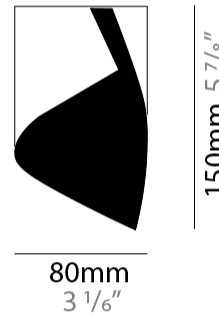

PROJECT
TYPE
SPECIFIER
QUANTITY
DATE

HUE SURFACE

D132003-

base number   Finish
Options

1. To build a product code in our configurator select the specify button on the base model # product page
2. To build a manual product code on this datasheet choose from the options listed below in blue font and add the suffix to the base model #

GENERAL

Series: HUE
Partner: Knikerboker
Division: Design
Installation: Surface
Product Type: Downlight
Mounting Location: Ceiling
Light Distribution: Direct

PHYSICAL

Aperture Sizes - Downlights: 3"
Shape: Cylinder
Diameter (mm): 80
Diameter (in): 3 1/6"
Height (mm): 150
Height (in): 5 7/8"
Fixture Finish: EWH / EBK / MAN / COF / PRD / SLF / GLF / CLF / BRL / EWS / EWG / EWC / EWR / EBS / EBG / EBC / EBC / EBB / MAS / MAD / MAC / MAB / COS / CGO / CCL / CBL / PRS / PRG / PRC / PRB
Fixture Material: Metal

ELECTRICAL

Number of Lamps: 1
Lamp Type: LED Retrofit
Lamp Shape: MR16
Bulb Included: Bulb Not Included
Max. Wattage Per Lamp (W): 8
Lamp Base: GU10
Input Voltage (V): 120

LED

OPTICAL

RATINGS AND CERTIFICATIONS

Certified By: Certified for North American Standards
IP rating: IP20