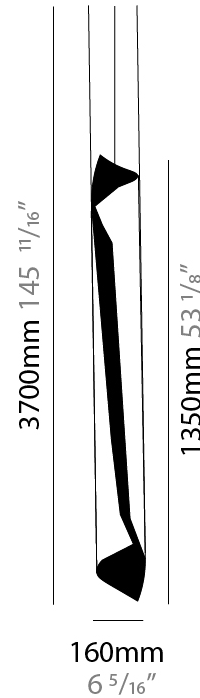

PROJECT
TYPE
SPECIFIER
QUANTITY
DATE

HUE SUSPENSION

D131107-

base number   Finish
Options

1. To build a product code in our configurator select the specify button on the base model # product page
2. To build a manual product code on this datasheet choose from the options listed below in blue font and add the suffix to the base model #

GENERAL

Series: HUE
Partner: Knikerboker
Division: Design
Installation: Suspension
Product Type: Pendant
Mounting Location: Ceiling
Light Distribution: Direct

PHYSICAL

Shape: Abstract
Diameter (mm): 160
Diameter (in): 6 5/16
Height (mm): 1350
Height (in): 53 1/8
Max. Overall Height (mm): 3700
Max. Overall Height (in): 145 11/16
Fixture Finish: EWH / EBK / MAN / COF / PRD / SLF / GLF / CLF / BRL / EWS / EWG / EWC / EWR / EBS / EBG / EBC / EBC / EBB / MAS / MAD / MAC / MAB / COS / CGO / CCL / CBL / PRS / PRG / PRC / PRB
Fixture Material: Metal
Cable Details: 2 Silicone Cable 2000mm / 78 3/4"

ELECTRICAL

Number of Lamps: 4
Lamp Type: LED Retrofit
Bulb Included: Bulb Not Included
Max. Wattage Per Lamp (W): 4.5
Lamp Base: E26
Input Voltage (V): 120
Upon Request: 277Vac / GU10

LED

OPTICAL

RATINGS AND CERTIFICATIONS

Certified By: Certified for North American Standards
IP rating: IP20