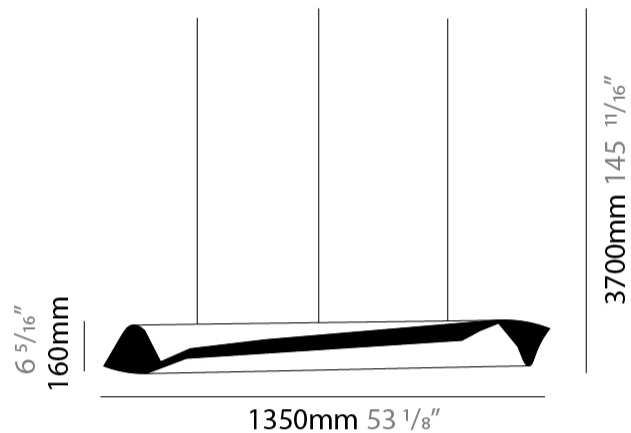

PROJECT	
TYPE	
SPECIFIER	
QUANTITY	
DATE	

HUE SUSPENSION

D131213-

base number   Finish
Options

1. To build a product code in our configurator select the specify button on the base model # product page
2. To build a manual product code on this datasheet choose from the options listed below in blue font and add the suffix to the base model #

GENERAL

Series: HUE
Partner: Knikerboker
Division: Design
Installation: Suspension
Product Type: Pendant
Mounting Location: Ceiling
Light Distribution: Direct

PHYSICAL

Shape: Abstract
Diameter (mm): 160
Diameter (in): 6 ⁵/₁₆
Height (mm): 1350
Height (in): 53 ¹/₈
Max. Overall Height (mm): 3700
Max. Overall Height (in): 145 ¹¹/₁₆
Fixture Finish: EWH / EBK / MAN / COF / PRD / SLF / GLF / CLF / BRL / EWS / EWG / EWC / EWR / EBS / EBG / EBC / EBC / EBB / MAS / MAD / MAC / MAB / COS / CGO / CCL / CBL / PRS / PRG / PRC / PRB
Fixture Material: Metal
Cable Details: 1 Silicone Cable 2000mm / 78 3/4"

ELECTRICAL

Number of Lamps: 4
Lamp Type: LED Retrofit
Bulb Included: Bulb Not Included
Max. Wattage Per Lamp (W): 4.5
Lamp Base: E26
Input Voltage (V): 120
Upon Request: 277Vac / GU10

LED

OPTICAL

RATINGS AND CERTIFICATIONS

Certified By: Certified for North American Standards
IP rating: IP20