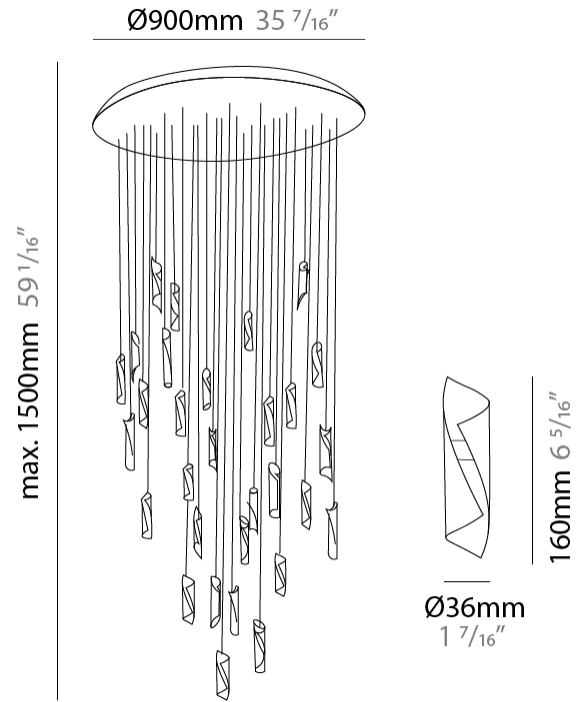

HUE 30 SUSPENSION

D131005-

base number Finish
Options

1. To build a product code in our configurator select the specify button on the base model # product page
2. To build a manual product code on this datasheet choose from the options listed below in blue font and add the suffix to the base model #

GENERAL

Series: HUE
Subseries: Hue 30
Partner: Knikerboker
Division: Design
Installation: Suspension
Product Type: Pendant
Mounting Location: Ceiling
Light Distribution: Direct / Indirect

PHYSICAL

Shape: Abstract
Diameter (mm): 900
Diameter (in): 35 7/16
Height (mm): 160
Height (in): 6 5/16
Max. Overall Height (mm): 1500
Max. Overall Height (in): 59 1/16

Fixture Finish: EWH / EBK / MAN / COF / PRD / SLF / GLF / CLF / BRL / EWS / EWG / EWC / EWR / EBS / EBG / EBC / EBC / EBB / MAS / MAD / MAC / MAB / COS / CGO / CCL / CBL / PRS / PRG / PRC / PRB

Fixture Material: Metal
Cable Details: Silicon Coaxial Cable

ELECTRICAL

Lamp Type: LED
Total Output Wattage (W): 45
Dimming: Phase Dimming (120Vac Only)
Driver Included: Yes
Driver Location: Integrated
Driver Type: Constant Current - Universal
Driver Class: Class 2
Input Voltage (V): 120 - 277
Constant Current (MA): 350
Upon Request: Phase dimming @120Vac only / Non-dimming 277Vac

LED

Number of LEDs: 30
Color Temperature (°K): 3000
Max. Delivered Lumen (lm): 4500
CRI: >80 CRI
Lamp Life (hrs): 50000

OPTICAL

RATINGS AND CERTIFICATIONS

Certified By: Certified for North American Standards
IP rating: IP20