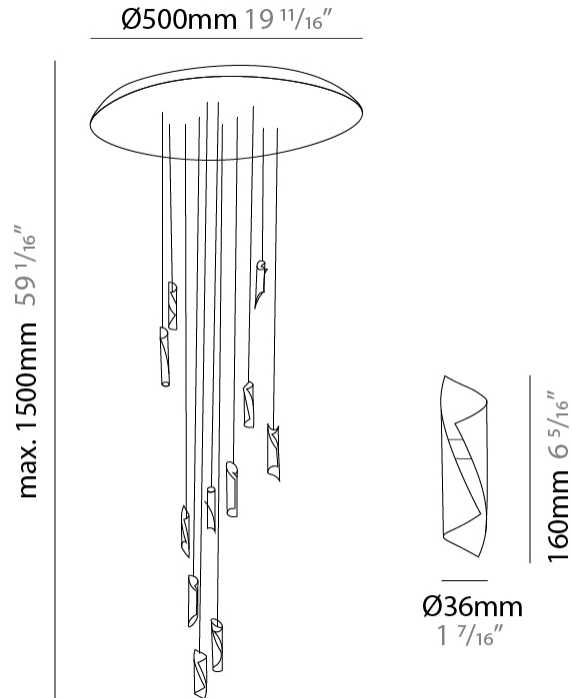

PROJECT
TYPE
SPECIFIER
QUANTITY
DATE

HUE 10 SUSPENSION

D131003-

base number Finish
Options

1. To build a product code in our configurator select the specify button on the base model # product page
2. To build a manual product code on this datasheet choose from the options listed below in blue font and add the suffix to the base model #

GENERAL

Series: HUE
Subseries: Hue 10
Partner: Knikerboker
Division: Design
Installation: Suspension
Product Type: Pendant
Mounting Location: Ceiling
Light Distribution: Direct / Indirect

PHYSICAL

Shape: Abstract
Diameter (mm): 500
Diameter (in): 19 11/16
Height (mm): 160
Height (in): 6 5/16
Max. Overall Height (mm): 1500
Max. Overall Height (in): 59 1/16

Fixture Finish: EWH / EBK / MAN / COF / PRD / SLF / GLF / CLF / BRL / EWS / EWG / EWC / EWR / EBS / EBG / EBC / EBC / EBB / MAS / MAD / MAC / MAB / COS / CGO / CCL / CBL / PRS / PRG / PRC / PRB

Fixture Material: Metal
Cable Details: Silicon Coaxial Cable

ELECTRICAL

Lamp Type: LED
Total Output Wattage (W): 15
Dimming: Non-Dimming / Phase Dimming (120vac Only)
Driver Included: Yes
Driver Location: Integrated
Driver Type: Constant Current - Universal
Driver Class: Class 2
Input Voltage (V): 120 - 277
Constant Current (MA): 350

LED

Number of LEDs: 10
Color Temperature (°K): 3000
Max. Delivered Lumen (lm): 1500
CRI: >80 CRI
Lamp Life (hrs): 50000

OPTICAL

RATINGS AND CERTIFICATIONS

Certified By: Certified for North American Standards
IP rating: IP20