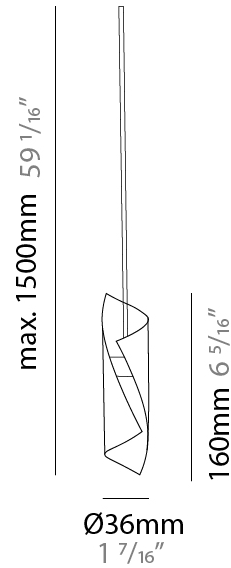

1. To build a product code in our configurator select the specify button on the base model # product page
2. To build a manual product code on this datasheet choose from the options listed below in blue font and add the suffix to the base model #

GENERAL

Series: HUE
Subseries: Hue Single
Partner: Knikerboker
Division: Design
Installation: Suspension
Product Type: Pendant
Mounting Location: Ceiling
Light Distribution: Direct / Indirect

PHYSICAL

Shape: Abstract
Diameter (mm): 36
Diameter (in): 1 7/16
Height (mm): 160
Height (in): 6 5/16
Max. Overall Height (mm): 1500
Max. Overall Height (in): 59 1/16

Fixture Finish: EWH / EBK / MAN / COF / PRD / SLF / GLF / CLF / BRL / EWS / EWG / EWC / EWR / EBS / EBG / EBC / EBC / EBB / MAS / MAD / MAC / MAB / COS / CGO / CCL / CBL / PRS / PRG / PRC / PRB

Fixture Material: Metal
Cable Details: 1500mm Silicon Coaxial Cable

ELECTRICAL

Lamp Type: LED
Total Output Wattage (W): 1.5
Dimming: Non-Dimmable
Driver Included: Yes
Driver Location: Integrated
Driver Type: Constant Current - Universal
Driver Class: Class 2
Input Voltage (V): 120 - 277
Constant Current (MA): 350
Upon Request: (See components) Remote: Phase dimming 120Vac

LED

Number of LEDs: 1
Color Temperature (°K): 3000
Max. Delivered Lumen (lm): 150
CRI: >80 CRI
Lamp Life (hrs): 50000

OPTICAL

RATINGS AND CERTIFICATIONS

Certified By: Certified for North American Standards
IP rating: IP20

PROJECT
TYPE
SPECIFIER
QUANTITY
DATE